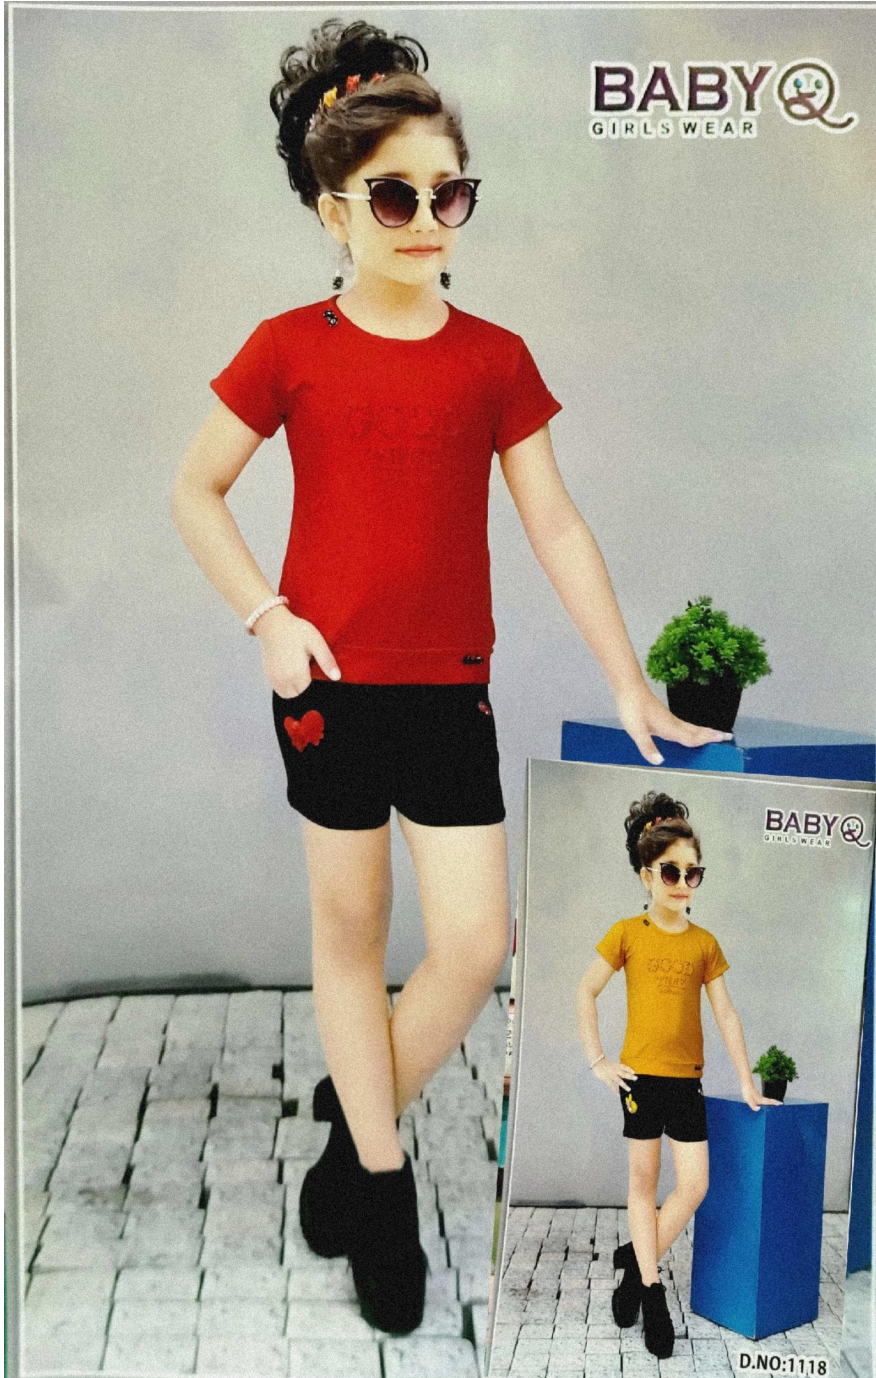

**PREKSHA
TRADERS**
SUNDA ORIGINAL

**1118-24/34-
BABY Q**

SKU: 360604

**ADD TO
CART**

Price: ₹422.00

₹378.00

QTY IN SET :- 6

ALL PRICE INCLUSIVE GST TAX

**PREKSHA
TRADERS**
SUNDA ORIGINAL

**1118-18/22-
BABY Q**

SKU: 360603

**ADD TO
CART**

Price: ₹387.00

₹347.00

QTY IN SET :- 6

ALL PRICE INCLUSIVE GST TAX

**PREKSHA
TRADERS**
SUNDA ORIGINAL

**33942-36/40-
BABY Q**

SKU: 360602

**ADD TO
CART**

Price: ₹~~533.00~~

₹478.00

QTY IN SET :- 6

ALL PRICE INCLUSIVE GST TAX