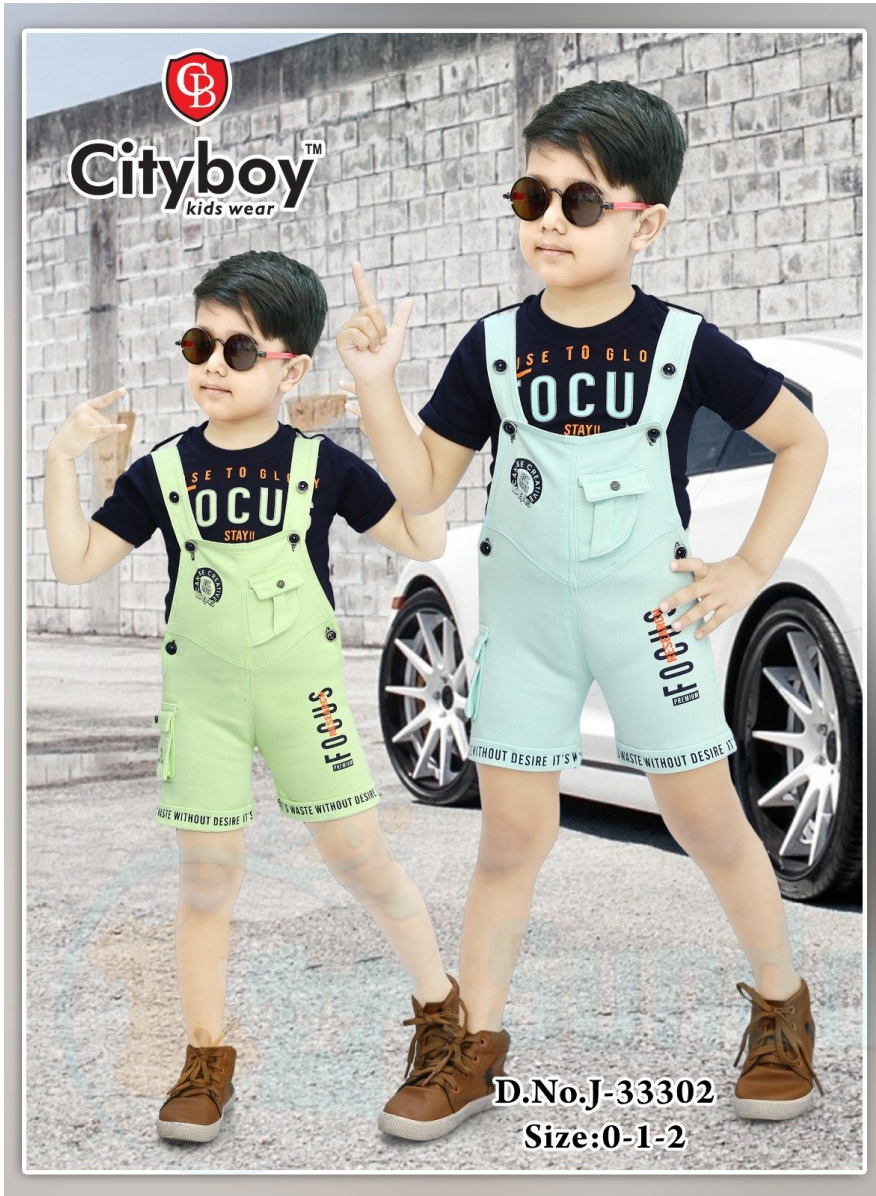

QTY IN SET :- 6

Original

**3769-0/2-F/S-
CITY BOY**

SKU: 364256

**ADD TO
CART**

PRICES : 329

QTY IN SET :- 6

Original