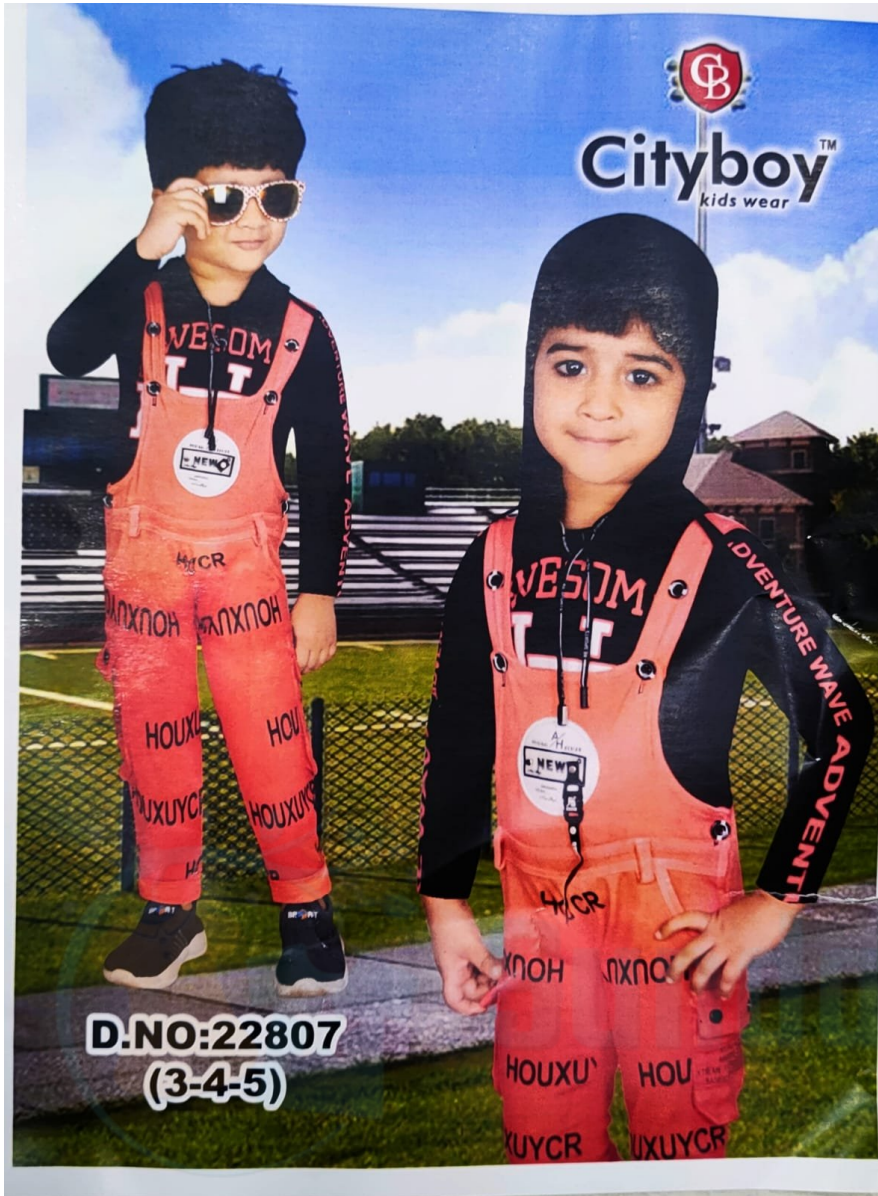

**22807-3/5-F/S-
DUNGRI-CITY
BOY**

SKU: 351326

**ADD TO
CART**

PRICES : 400

QTY IN SET :- 3

Original