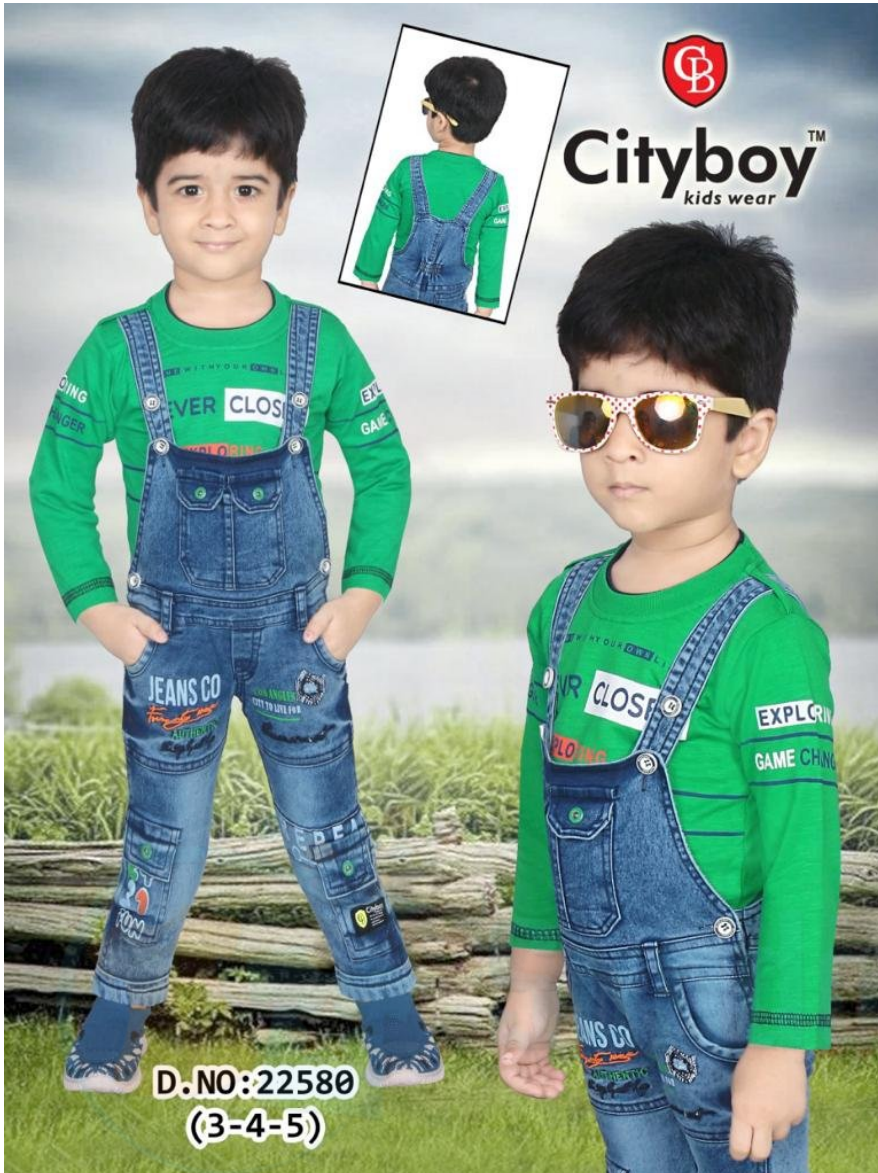

**ADD TO
CART**

PRICES : 329

QTY IN SET :- 3

Original

**3780-0/2-F/S-
DANGRI-CITY
BOY**

SKU: 364970

**ADD TO
CART**

PRICES : 335

D.NO:V-22141

SIZE:0-1-2

**22141-0/2-F/S-
CITY BOY**

SKU: 364262

**ADD TO
CART**

PRICES : 372

QTY IN SET :- 3

Original

QTY IN SET :- 3

Original

**21146-1/3-F/S-
DUNGRI-CITY
BOY**

SKU: 351330

**ADD TO
CART**

PRICES : 367

QTY IN SET :- 3

Original