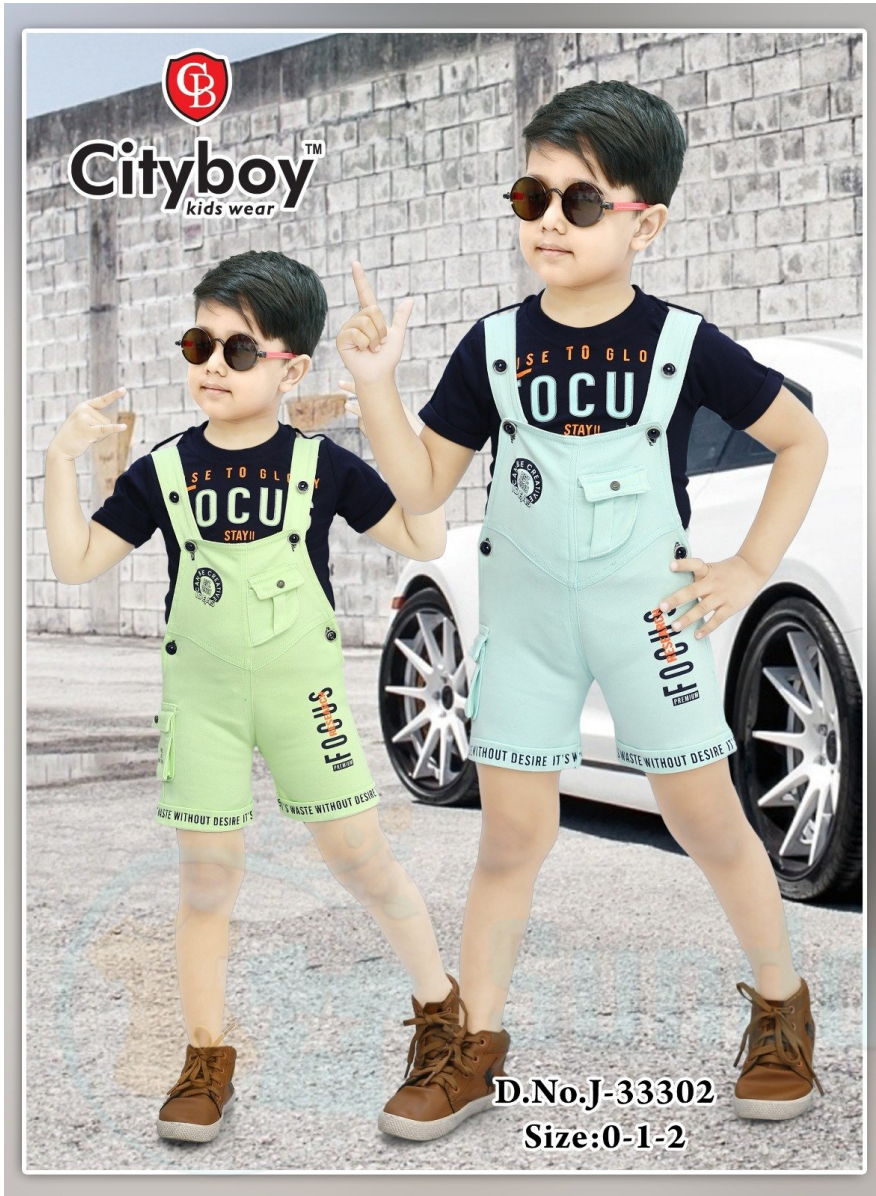

**33302-0/2-
DUNGRI SUIT-
H/S-CITY**

SKU: 3356783

**ADD TO
CART**

PRICES : 383

QTY IN SET :- 3

Original