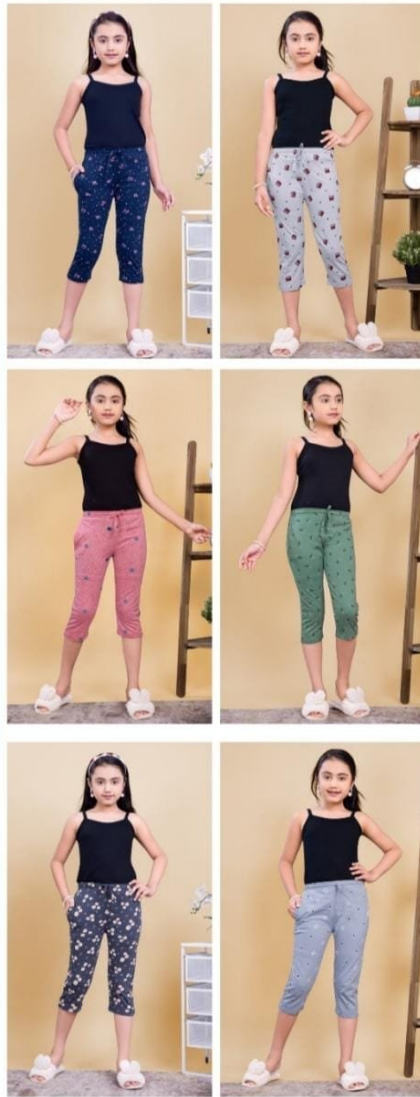

# TH79-30/34-H/S CLASSIC CANDY

SKU: 353791

ADD TO  
CART

credit price : 249

cash price : 227

QTY IN SET :- 18

  
CLASSIC CANDY™

STYLE NO- TH 32  
SIZE- 24,26,28,30,32,34

## TH32-24/28- CLASSIC CANDY CAPRI

SKU: 349014

ADD TO  
CART

credit price : 153

cash price : 140

QTY IN SET :- 21

  
CLASSIC CANDY™

STYLE NO-TH 11  
AVL SIZE 24,26,28,30,32,34