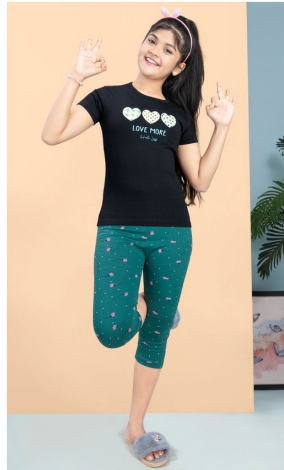

# TH132-30/34- CAPRI SET- CLASSIC

SKU: 357581

ADD TO  
CART

credit price : 270

cash price : 246

QTY IN SET :- 18

STYLE NO - TH 132  
BIO WASH FABRIC  
SIZE - 24/26/28/30/32/34

CLASSIC CANDY®