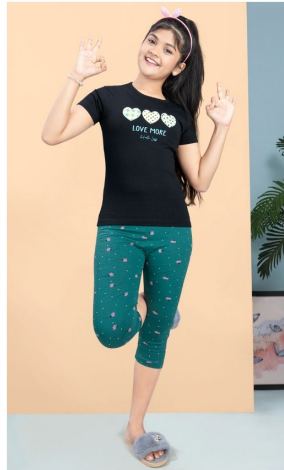

# TH132-24/28- CAPRI SET- CLASSIC

SKU: 357580

ADD TO  
CART

credit price : 256

cash price : 234

QTY IN SET :- 18

STYLE NO - TH 132  
BIO WASH FABRIC  
SIZE - 24/26/28/30/32/34