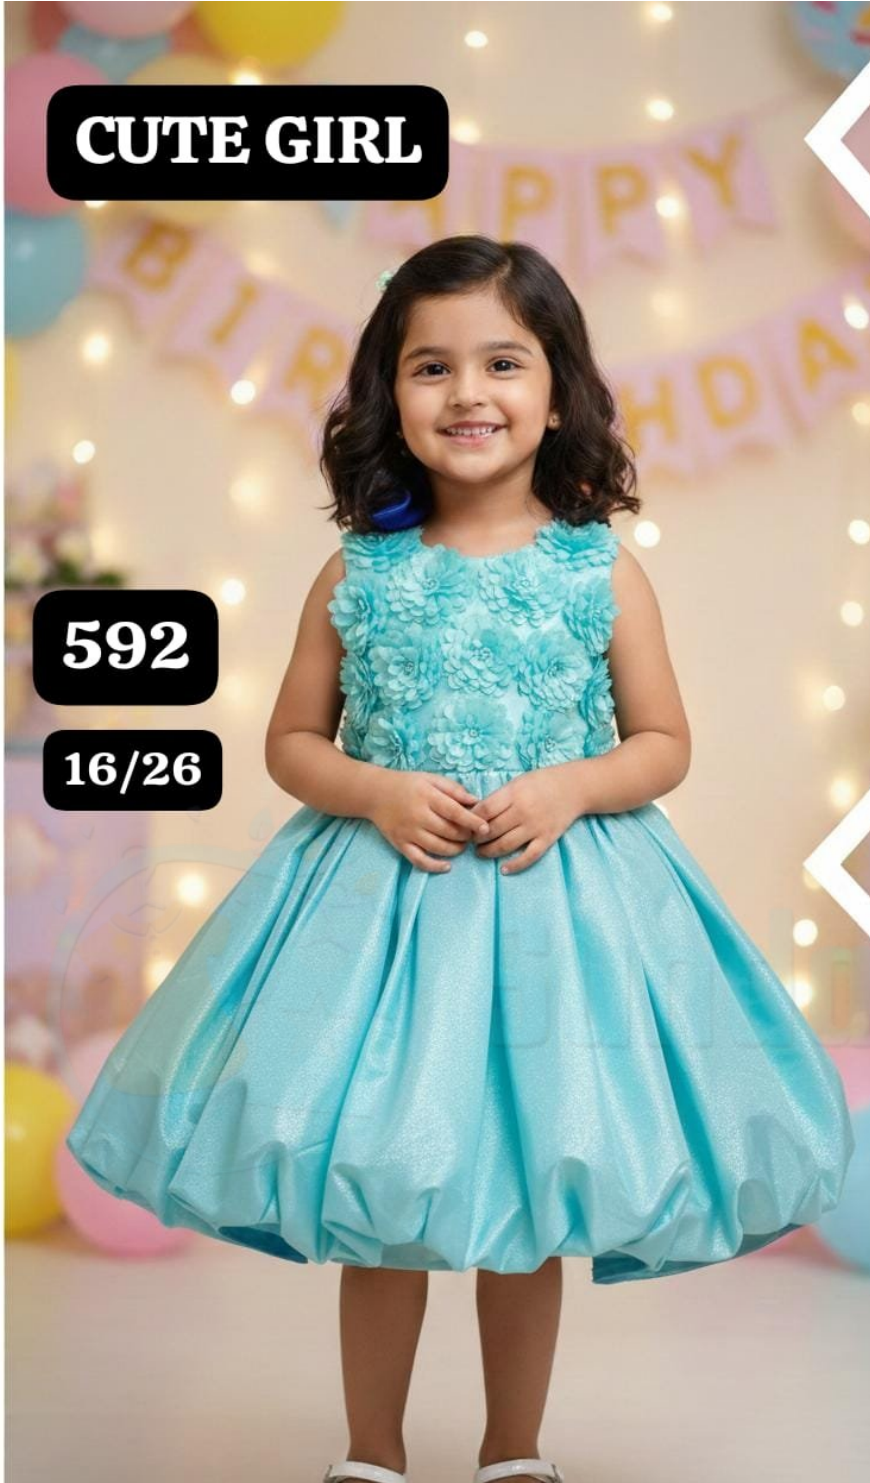

CUTE GIRL

592

16/26

**592-16/26-
FROCK-CUTE
GIRL**

SKU: 351175

**ADD TO
CART**

PRICES : 753

QTY IN SET :- 6

Original

Sunda Original