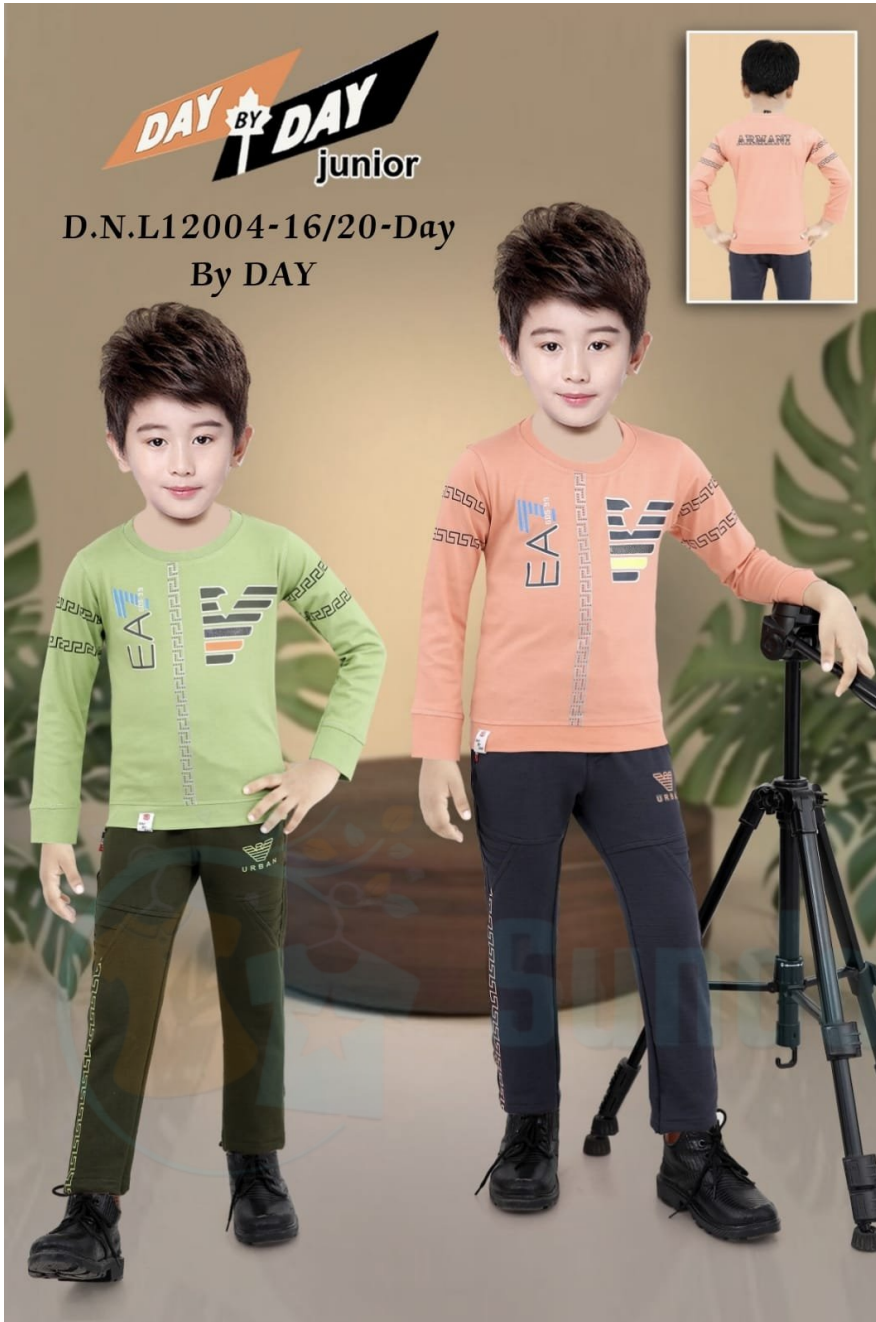

QTY IN SET :- 6

Original

**L11010-0/2-F/S-
DAY BY DAY**

SKU: 350257

**ADD TO
CART**

PRICES : 260

QTY IN SET :- 6

Original