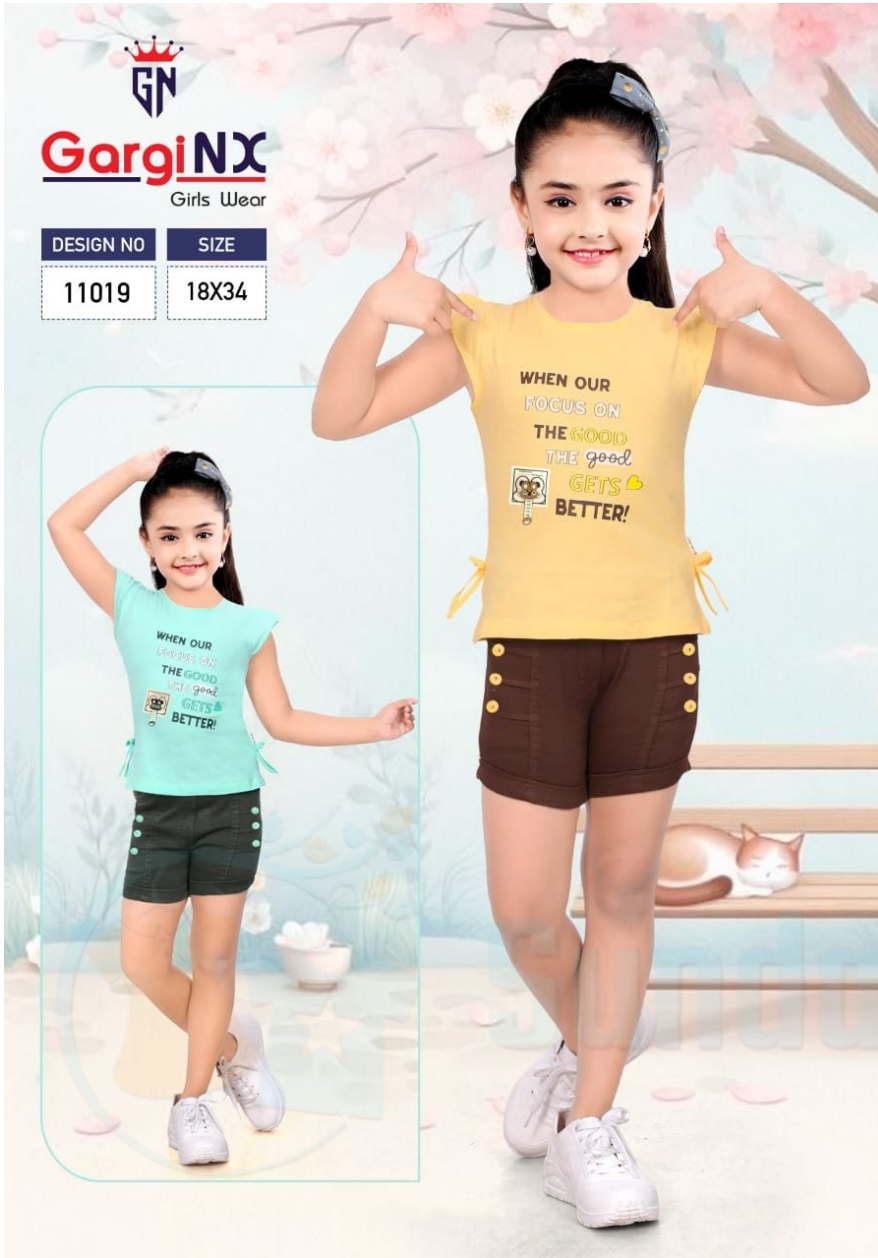

GargiNX
Girls Wear

DESIGN NO	SIZE
11018	18X34

**11018-24/28-
H/S-GARGI NX**

SKU: 361618

**ADD TO
CART**

PRICES : 411

QTY IN SET :- 6

Original

GargiNX
Girls Wear

DESIGN NO	SIZE
11019	18X34

**11019-24/28-
H/S-GARGI NX**

SKU: 361614

**ADD TO
CART**

PRICES : 398

QTY IN SET :- 6

Original