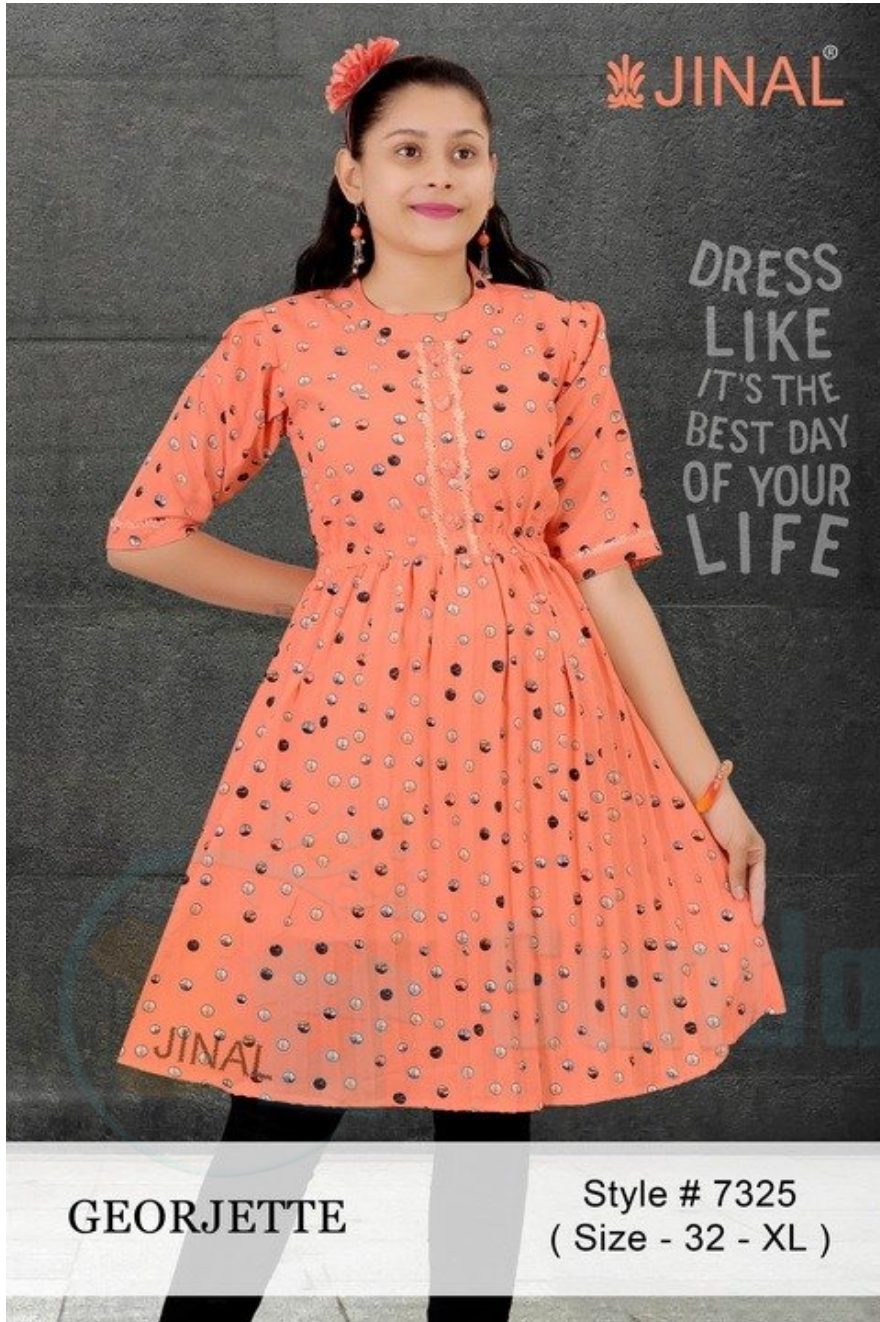

Original

**6512-32/36-
JINAL**

SKU: 343654

**ADD TO
CART**

PRICES : 290

QTY IN SET :- 3

Original

**7325-32/36-
JINAL**