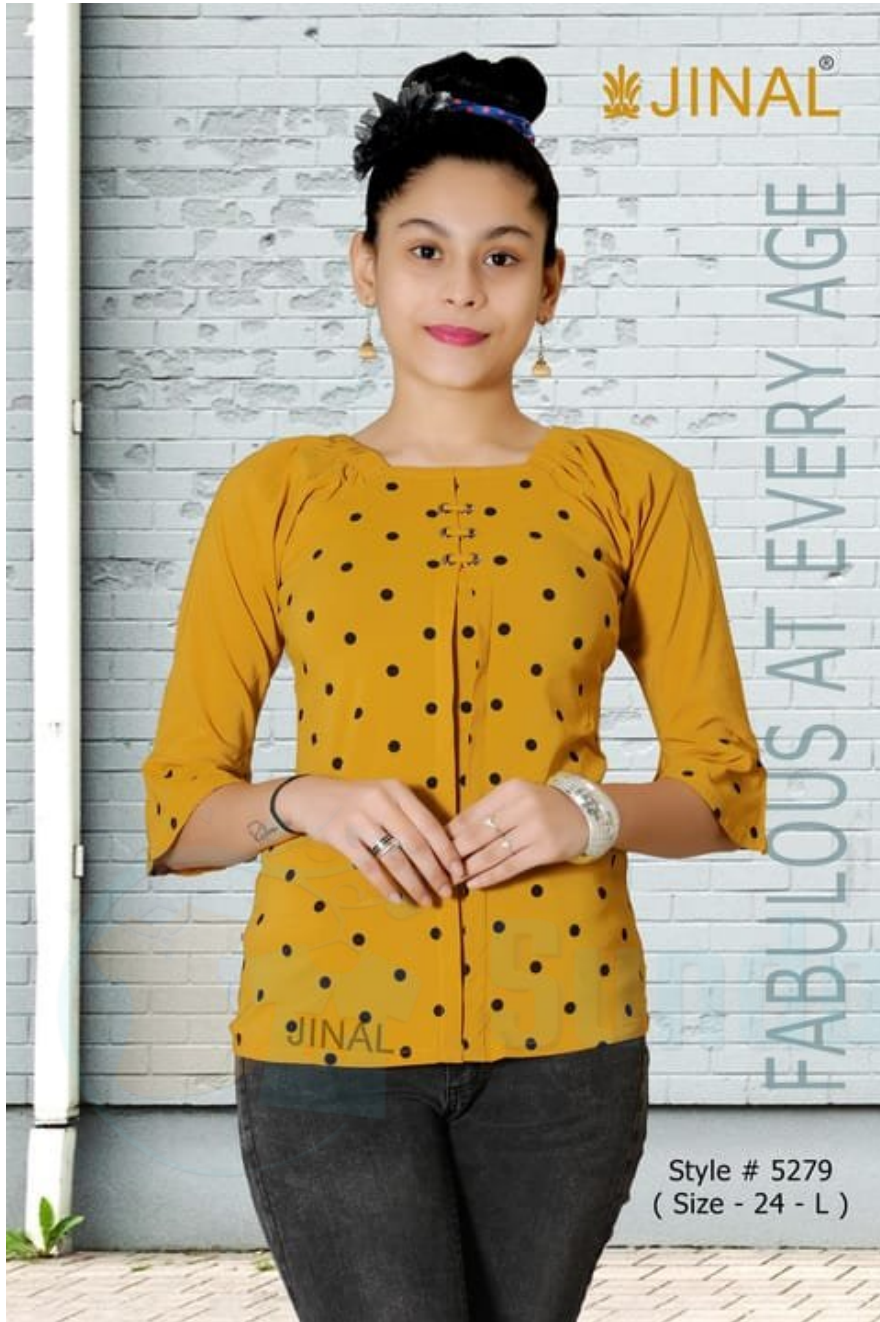

**5279-32/36-
JINAL**

SKU: 28416

**ADD TO
CART**

PRICES : 225

QTY IN SET :- 3

Original