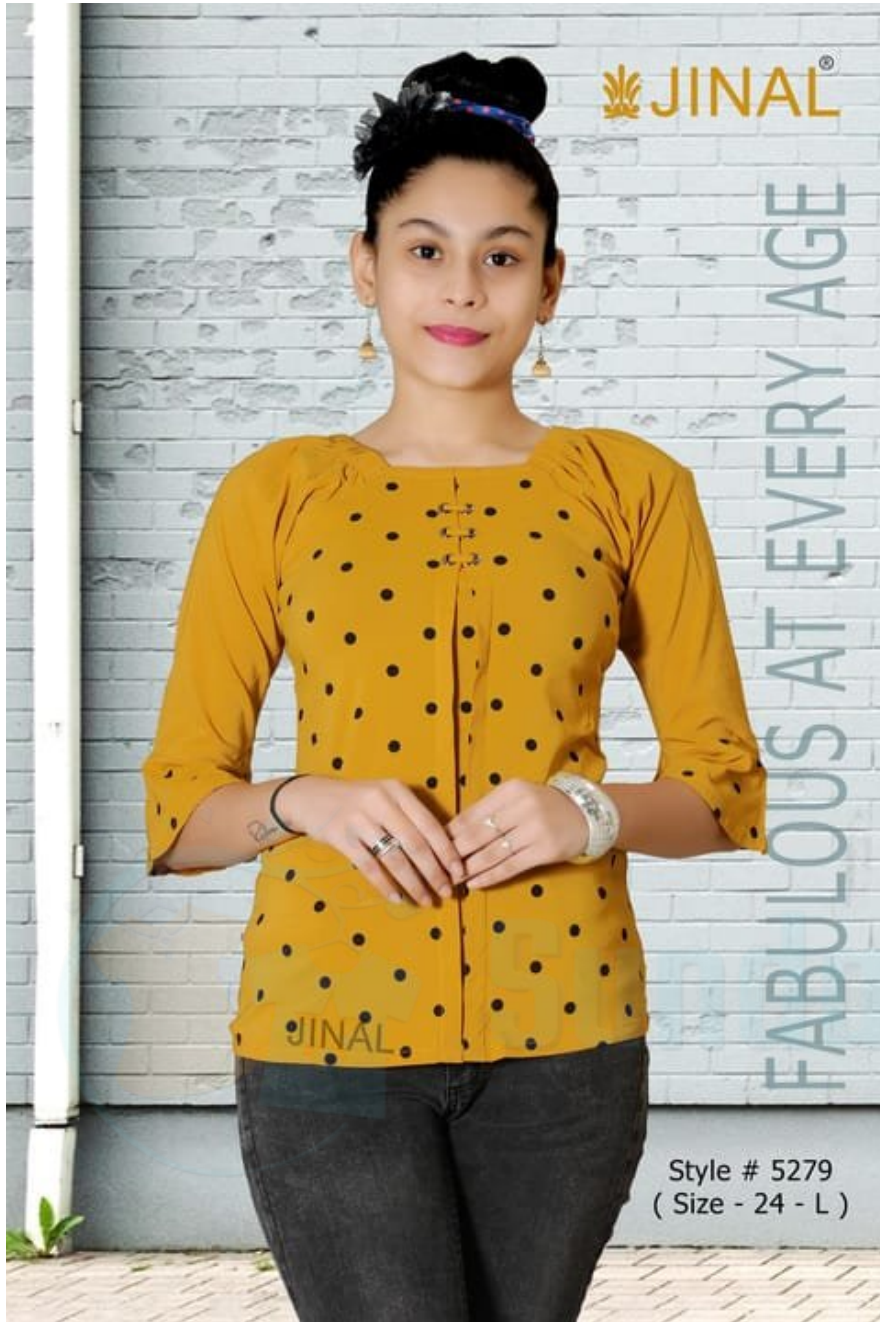

QTY IN SET :- 3

Original

**4789-32/36-
JINAL**

SKU: 329791

**ADD TO
CART**

PRICES : 200

QTY IN SET :- 3

Original