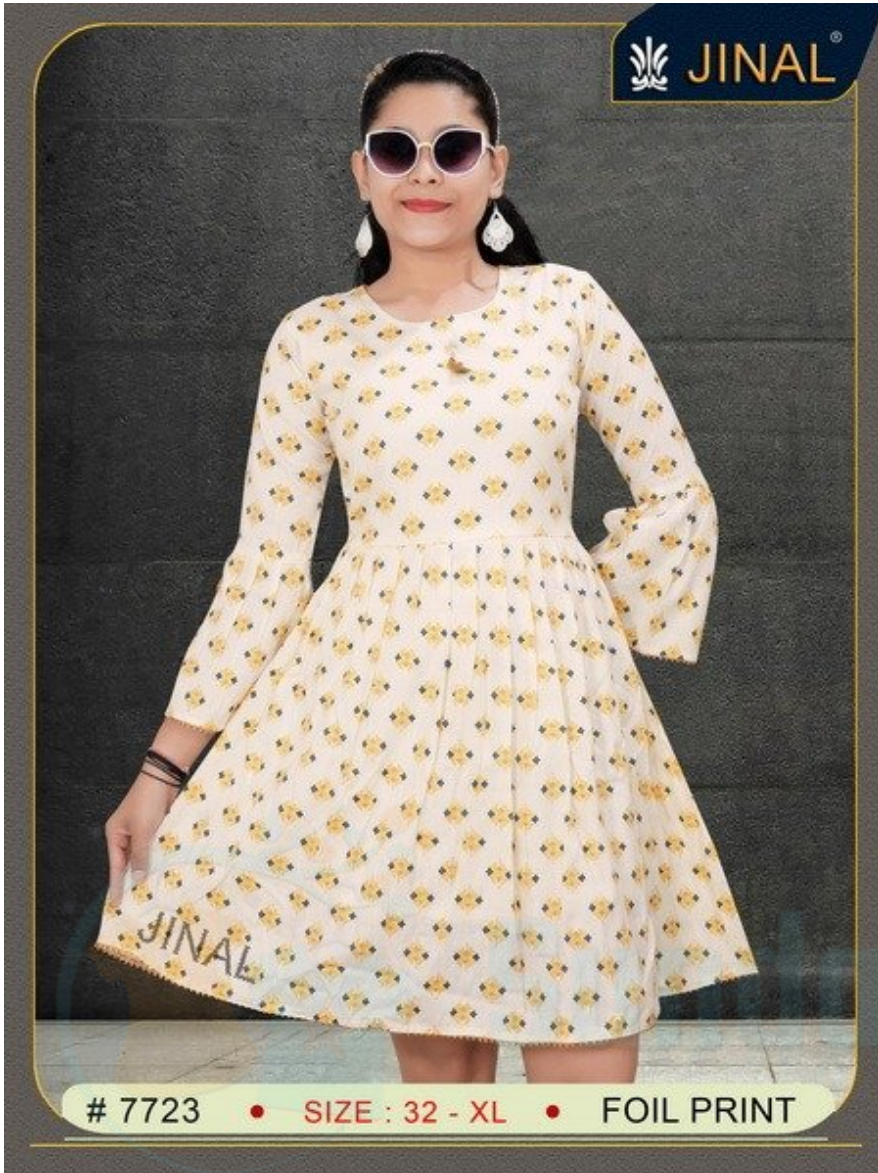

QTY IN SET :- 4

Original

**7047-24/30-
JINAL**

SKU: 352417

**ADD TO
CART**

PRICES : 321

QTY IN SET :- 4

Original