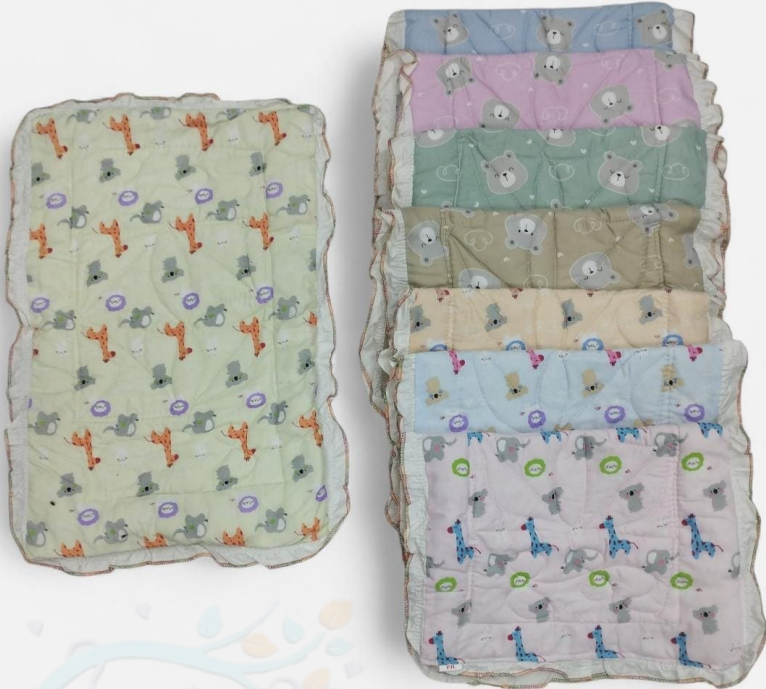

COTTON NANI GODARI

**COTTON NANI
GODARI**

SKU: 369955

[ADD TO
CART](#)

PRICES : 83

QTY IN SET :- 8

Sunda Original