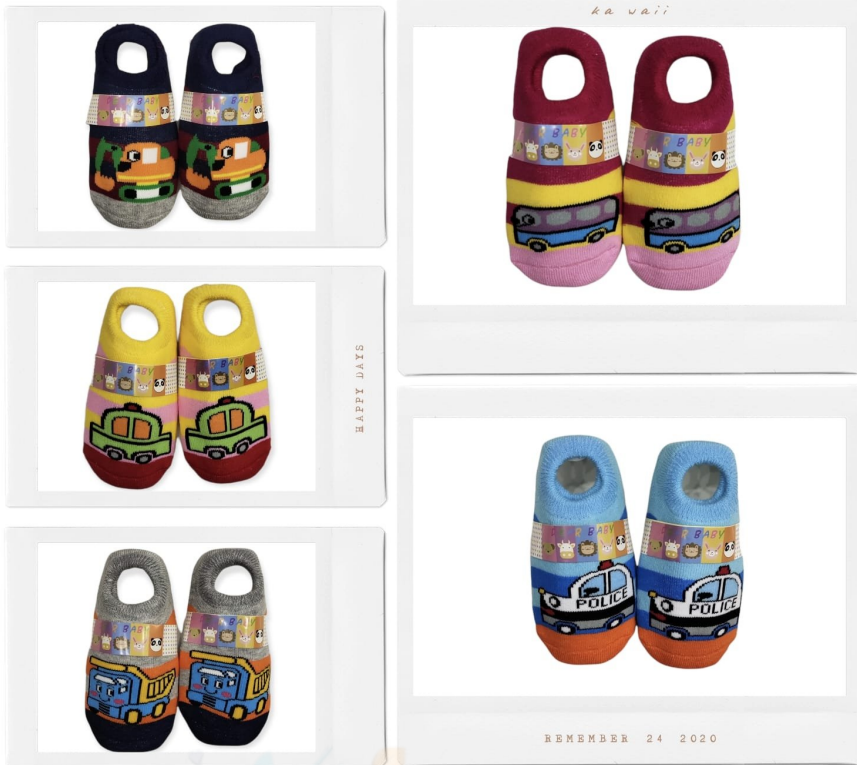

LOAFER SOCK6/12/18

LOAFER SOCK 6/12/18

SKU: 336806

ADD TO
CART

PRICES : 51

QTY IN SET :- 10