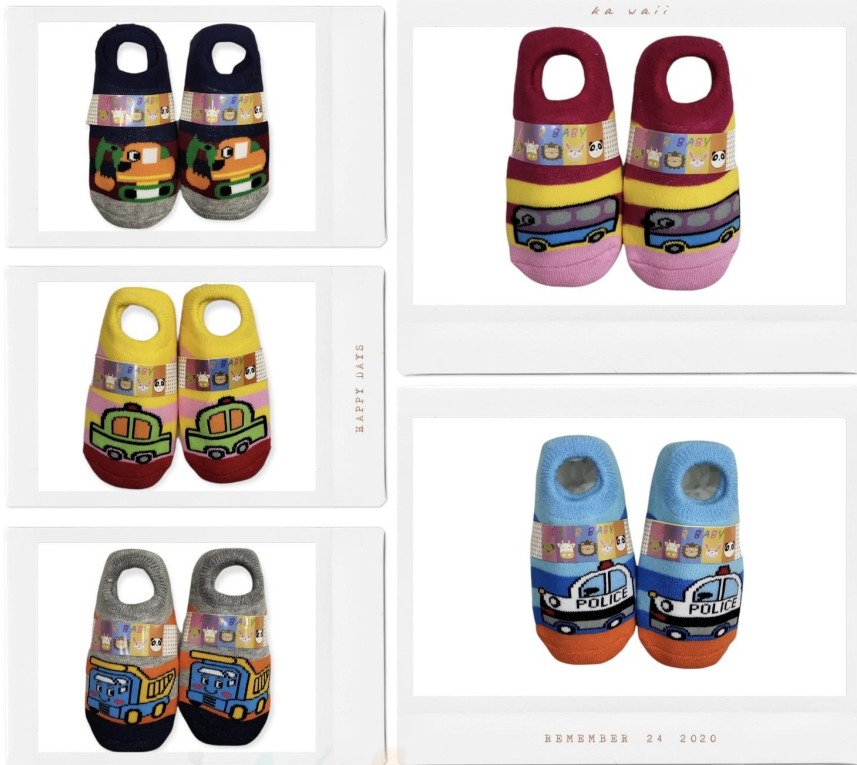

SKU: 337105

**ADD TO
CART**

PRICES : 636

QTY IN SET :- 1

Sunda Original

LOAFER SOCK6/12/18

LOAFER SOCK 6/12/18

SKU: 336806