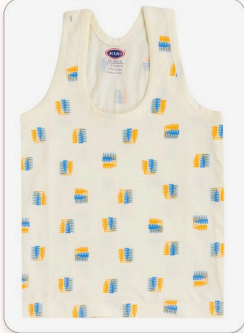

DESIGN NO	DESCRIPTION	FABRIC	SIZE	PRICE	COLOUR
R-2701	RN VEST	SIN	M/L/XL	₹	LIGHT

2701-MLXL-RN VEST-JOJO

SKU: 367950

**ADD TO
CART**

PRICES : 52

QTY IN SET :- 18

Sunda Original