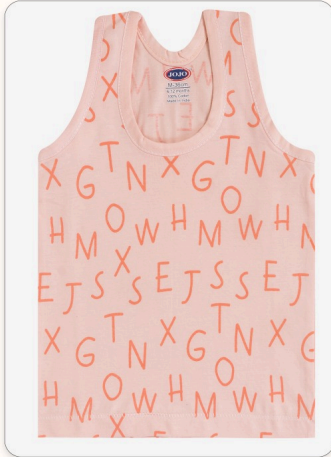

DESIGN NO	DESCRIPTION	FABRIC	SIZE	PRICE	COLOUR
R-2701	RN VEST	SIN	M/L/XL	₹	LIGHT

2701-MLXL-RN VEST-JOJO

SKU: 367950

**ADD TO
CART**

PRICES : 52

QTY IN SET :- 18

Sunda Original