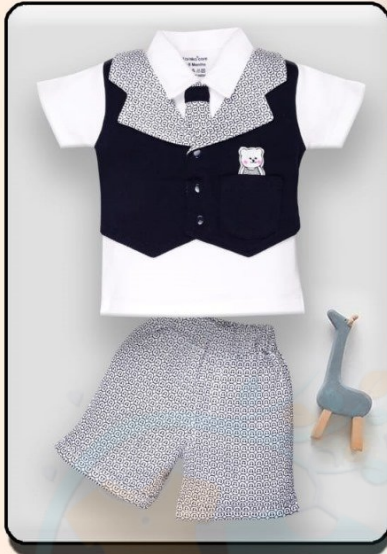

Sunda Original

Karnika® care

STAR

27981-3/12-H/S-
KARNIKA CARE

SKU: 362822

ADD TO
CART

PRICES : 337

QTY IN SET :- 6

DESIGN NO	SIZE	FABRIC
27981	3-12 Months	Interlock

ALL PRICE INCLUSIVE GST TAX