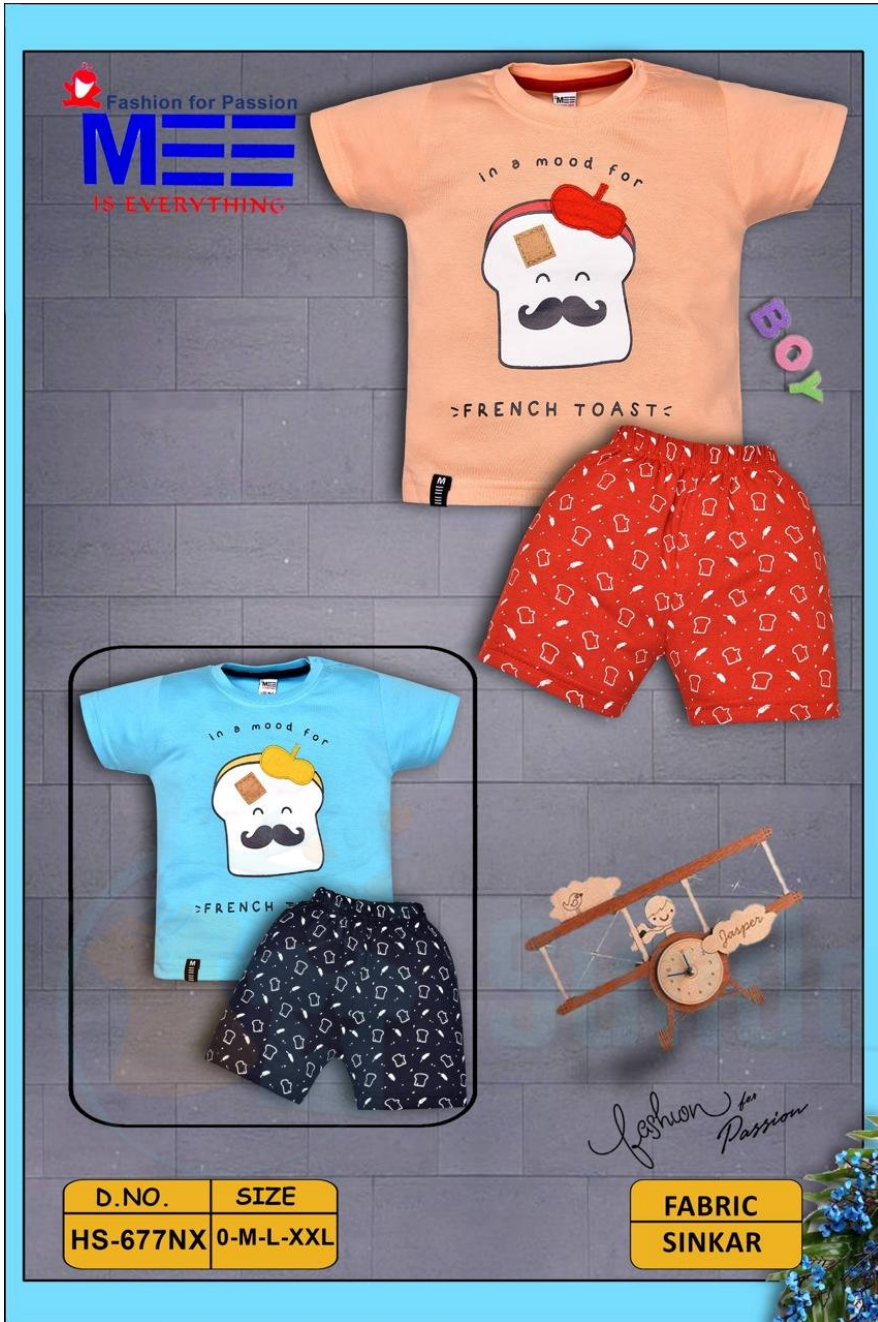

677-0/M-GRS SUIT-ME

SKU: 361067

ADD TO
CART

PRICES : 160

QTY IN SET :- 4

Original