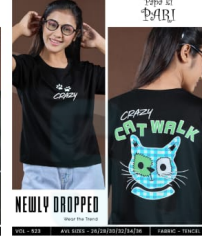

VOL-523-26/36-H/S TSHIRT-PAPA

SKU: 368407

ADD TO
CART

PRICES : 176

QTY IN SET :- 60

Original