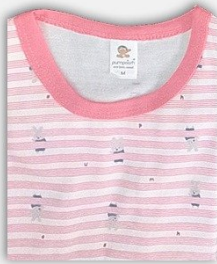

321-M/XL- PUMPOOSH RN

SKU: 347622

ADD TO
CART

PRICES : 165

QTY IN SET :- 6

Sunda Original

DESIGN NO.	SIZE	PRICE	SET
P-320	M/XL		18

Blessings To You