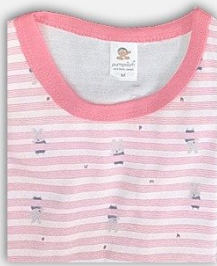

**321-M/XL-
PUMPOOSH RN**

SKU: 347622

**ADD TO
CART**

PRICES : 165

QTY IN SET :- 6

Sunda Original

**991-16/20-RN-
PUMPOOSH**

SKU: 339609

**ADD TO
CART**

PRICES : 151

QTY IN SET :- 6

Original

DESIGN NO.	SIZE	PRICE	SET
P-320	M/XL		18

Blessings To You

1945

320-16/20-RN- PUMPOOSH