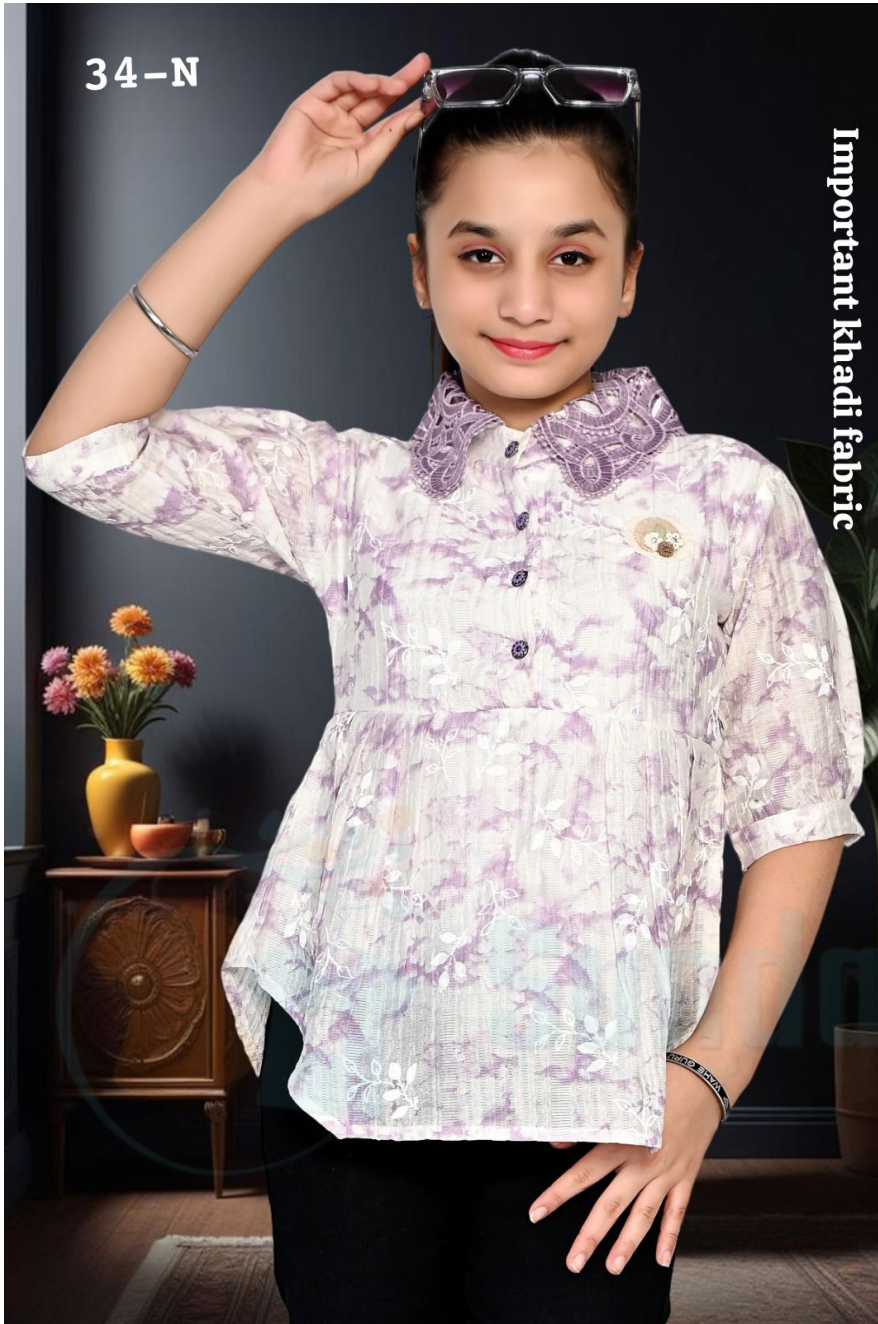

SKU: 366896

**ADD TO
CART**

PRICES : 326

QTY IN SET :- 3

IMPORTED PRINT

Original

034N-30/34- TOP-STARBERRY

SKU: 366895