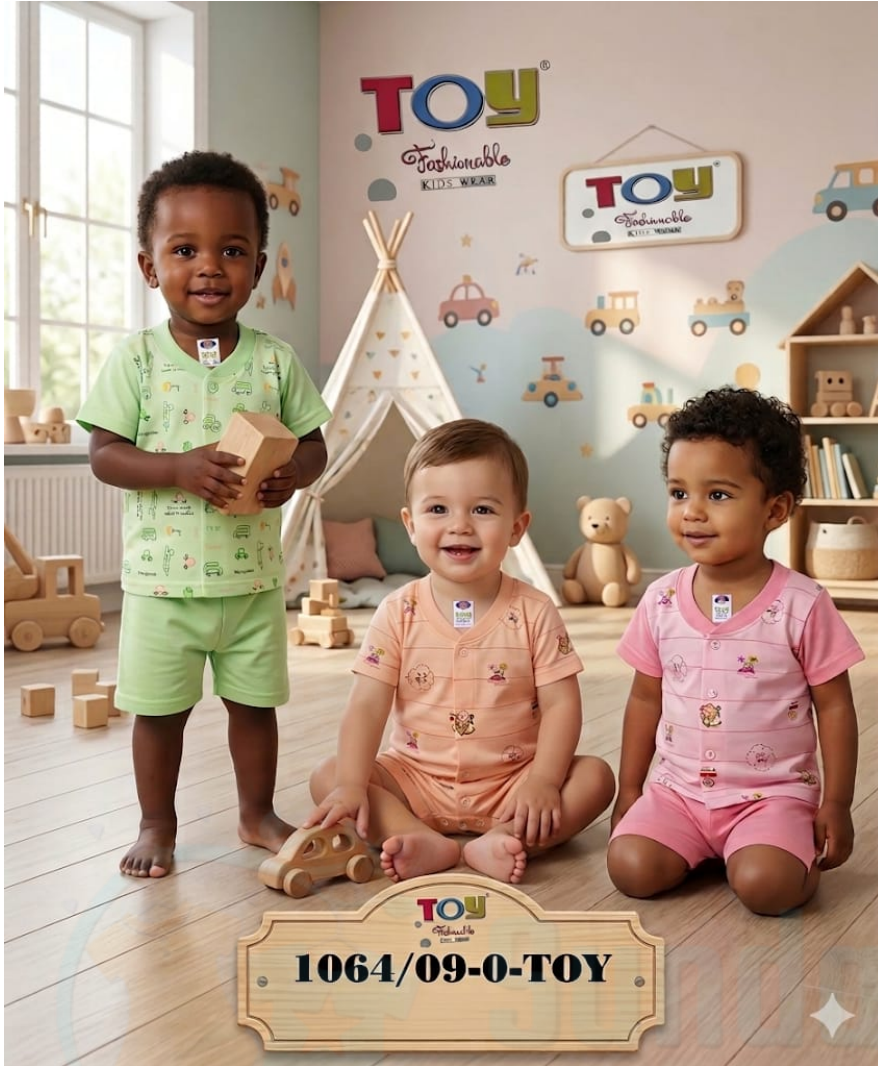

1064/09-0-TOY

SKU: 338353

**ADD TO
CART**

PRICES : 142

QTY IN SET :- 6

Original