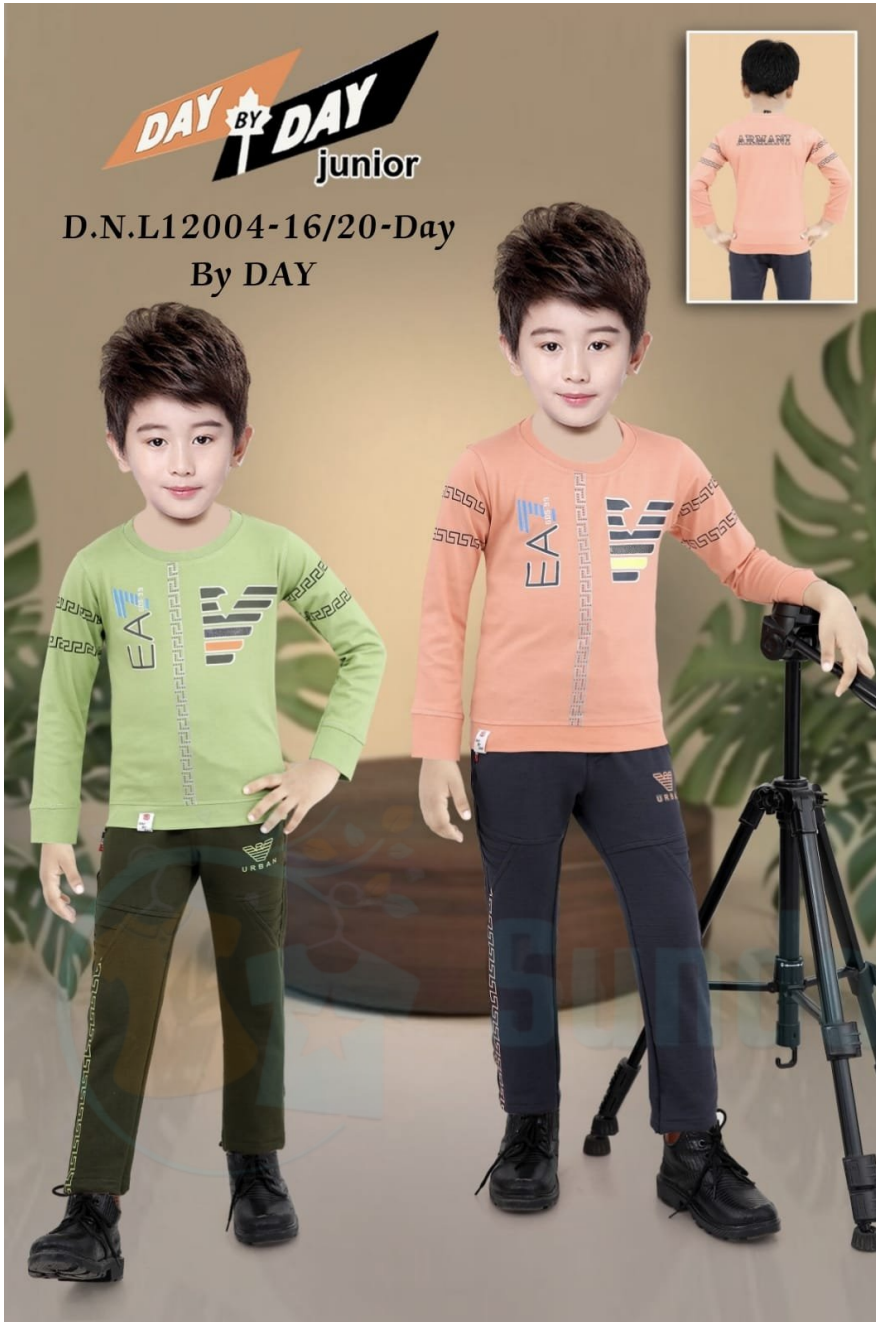

**L12004-16/20-
F/S-DAY BY DAY**

SKU: 350167

**ADD TO
CART**

PRICES : 360

QTY IN SET :- 6

Original