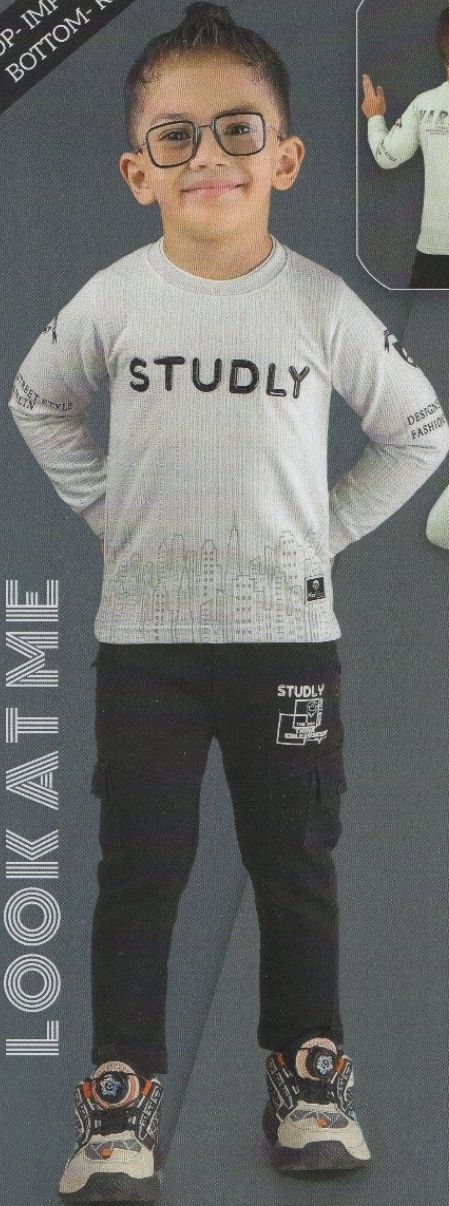

**PREKSHA  
TRADERS**  
SUNDA ORIGINAL

TOP-IMPORTED  
BOTTOM-RED

LOOK AT ME

D.NO : M B-5383 / SIZE : 18X28

**5383-18/22-F/S  
MAD BOYZ**

**SKU: 360564**

**ADD TO  
CART**

**Price: ₹419.00**