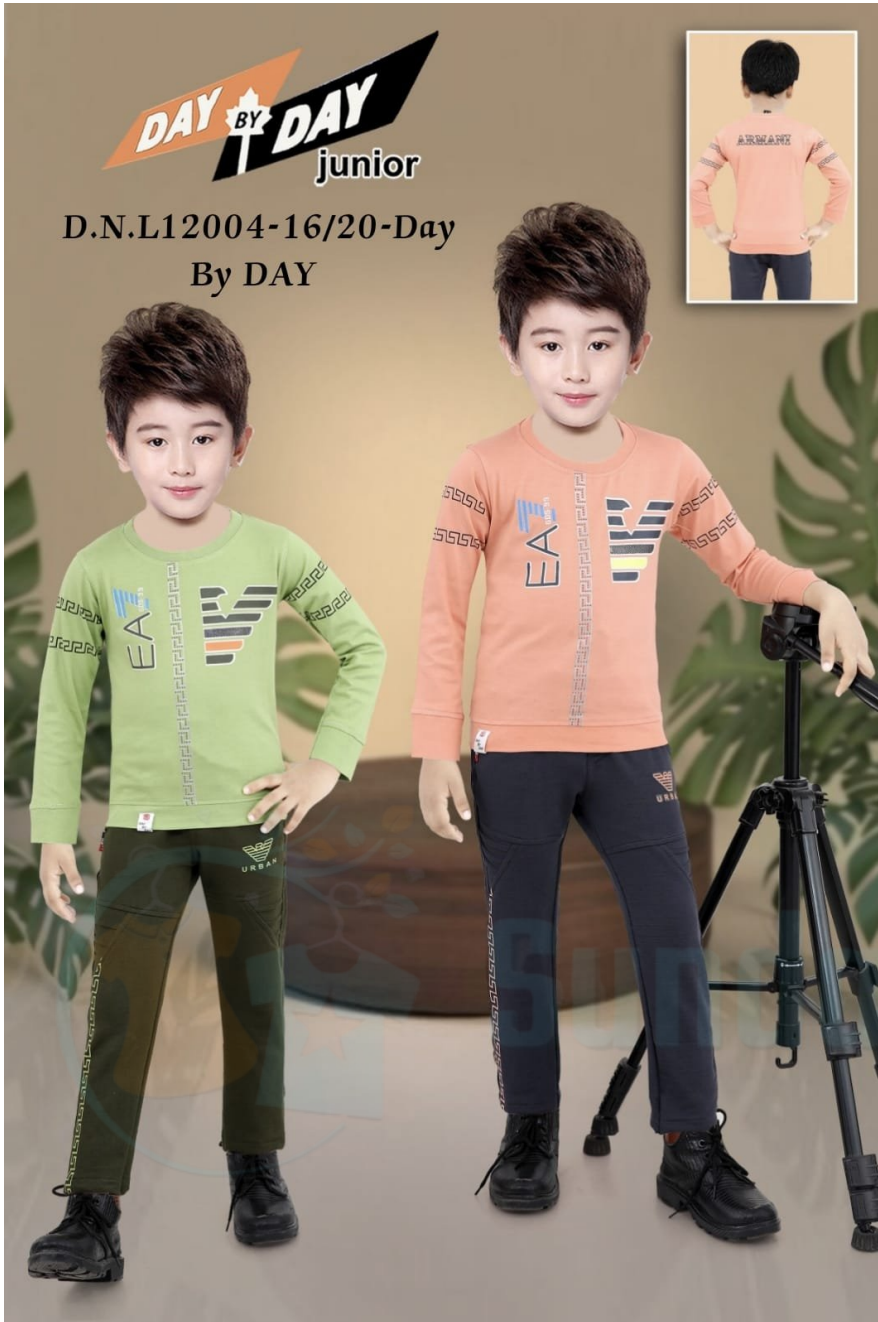

**L12004-16/20-
F/S-DAY BY DAY**

SKU: 350167

**ADD TO
CART**

PRICES : 360

QTY IN SET :- 6

Original