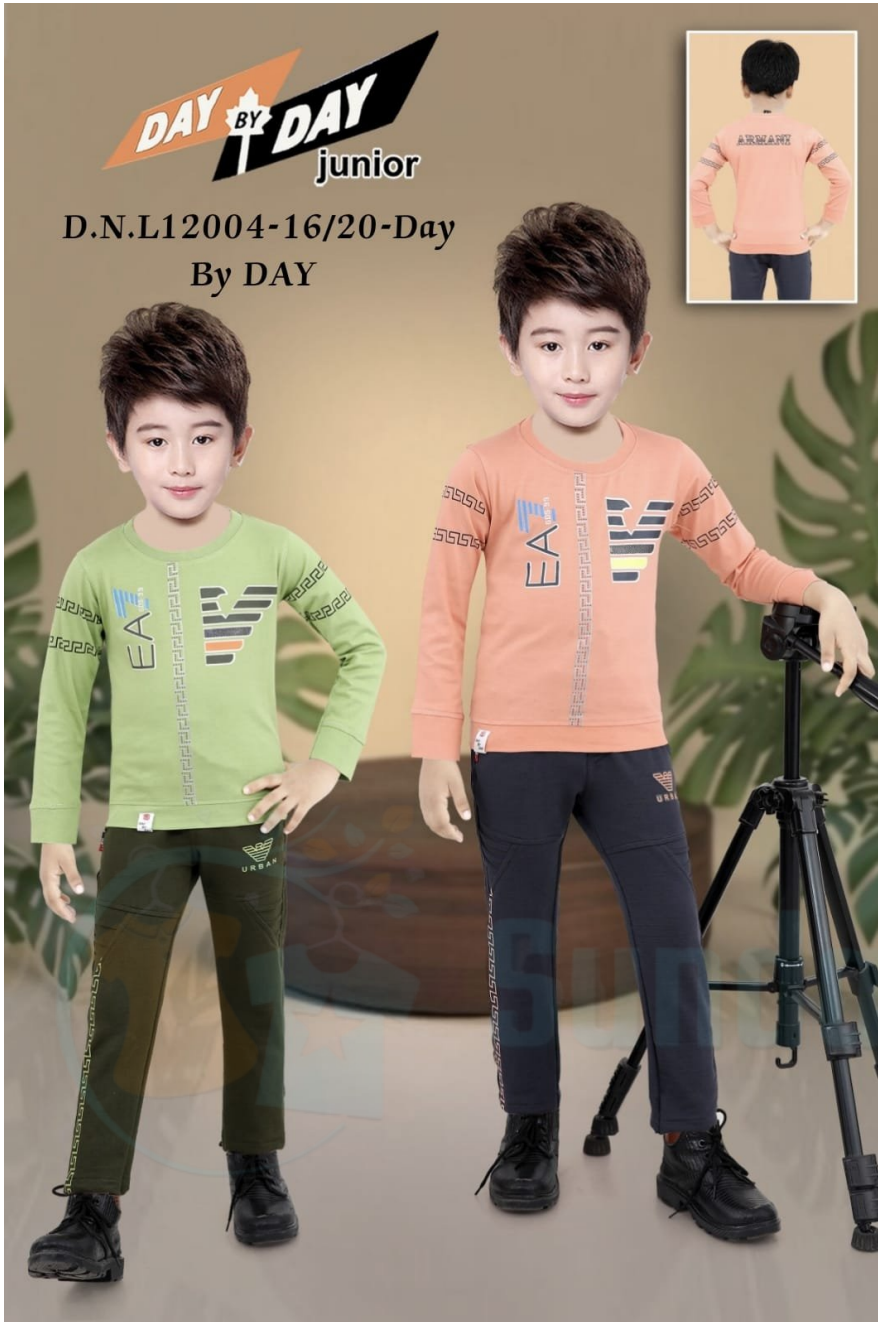

Original

**L12006-16/20-
F/S-DAY BY DAY**

SKU: 350338

**ADD TO
CART**

PRICES : 313

QTY IN SET :- 6

Original

**L12004-16/20-
F/S-DAY BY DAY**