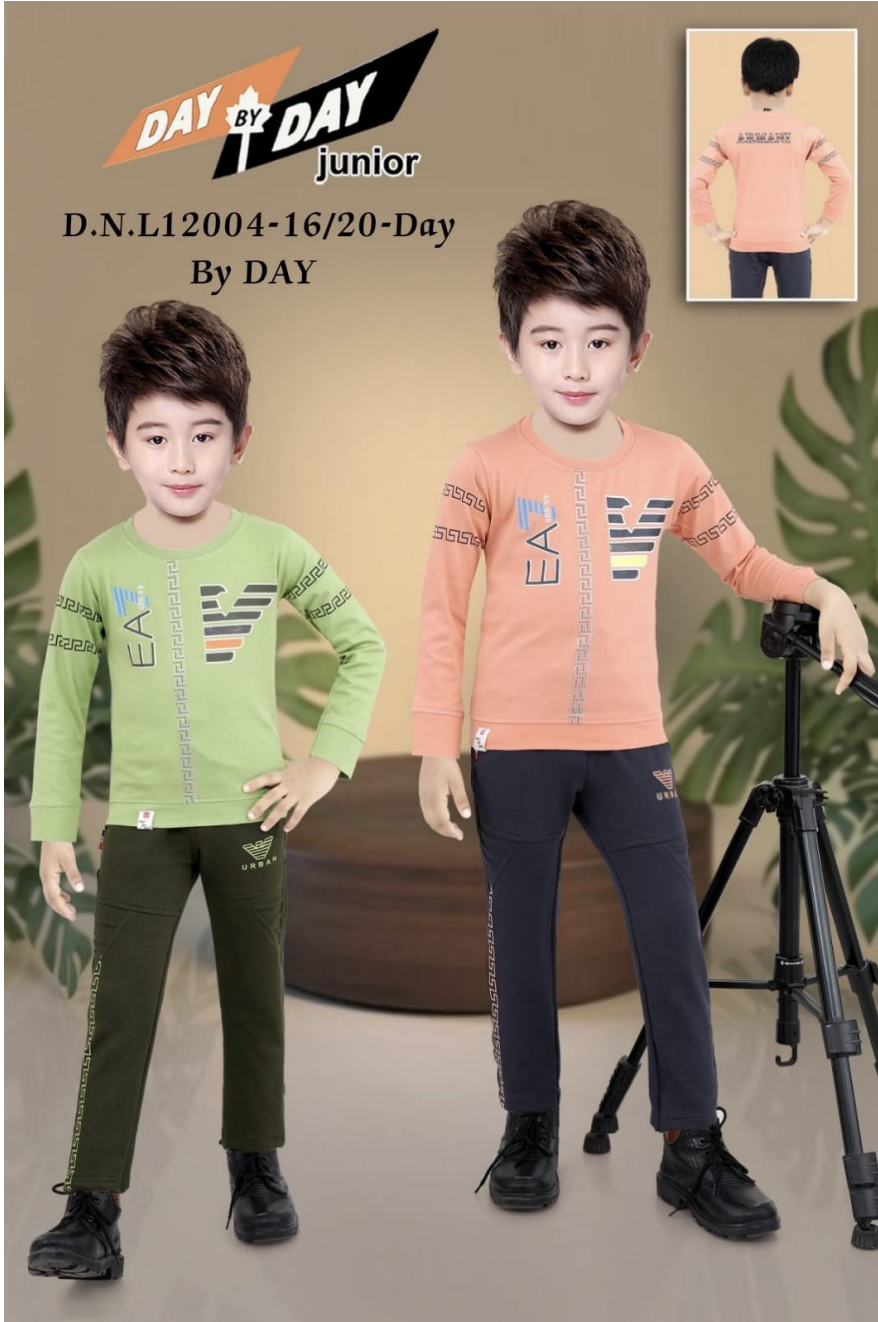

**PREKSHA
TRADERS**
SUNDA ORIGINAL

**L12004-16/20-
F/S-DAY BY DAY**

SKU: 350167

**ADD TO
CART**

Price: ₹360.00

₹329.00

QTY IN SET :- 6

ALL PRICE INCLUSIVE GST TAX