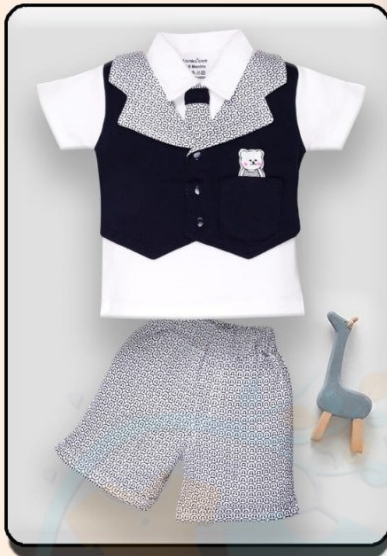

Sunda Original

Karnika Care

STAR

DESIGN NO	SIZE	FABRIC
27981	3-12 Months	Interlock

27981-3/12-H/S-
KARNIKA CARE

SKU: 362822

ADD TO
CART

PRICES : 337

QTY IN SET :- 6

ALL PRICE INCLUSIVE GST TAX