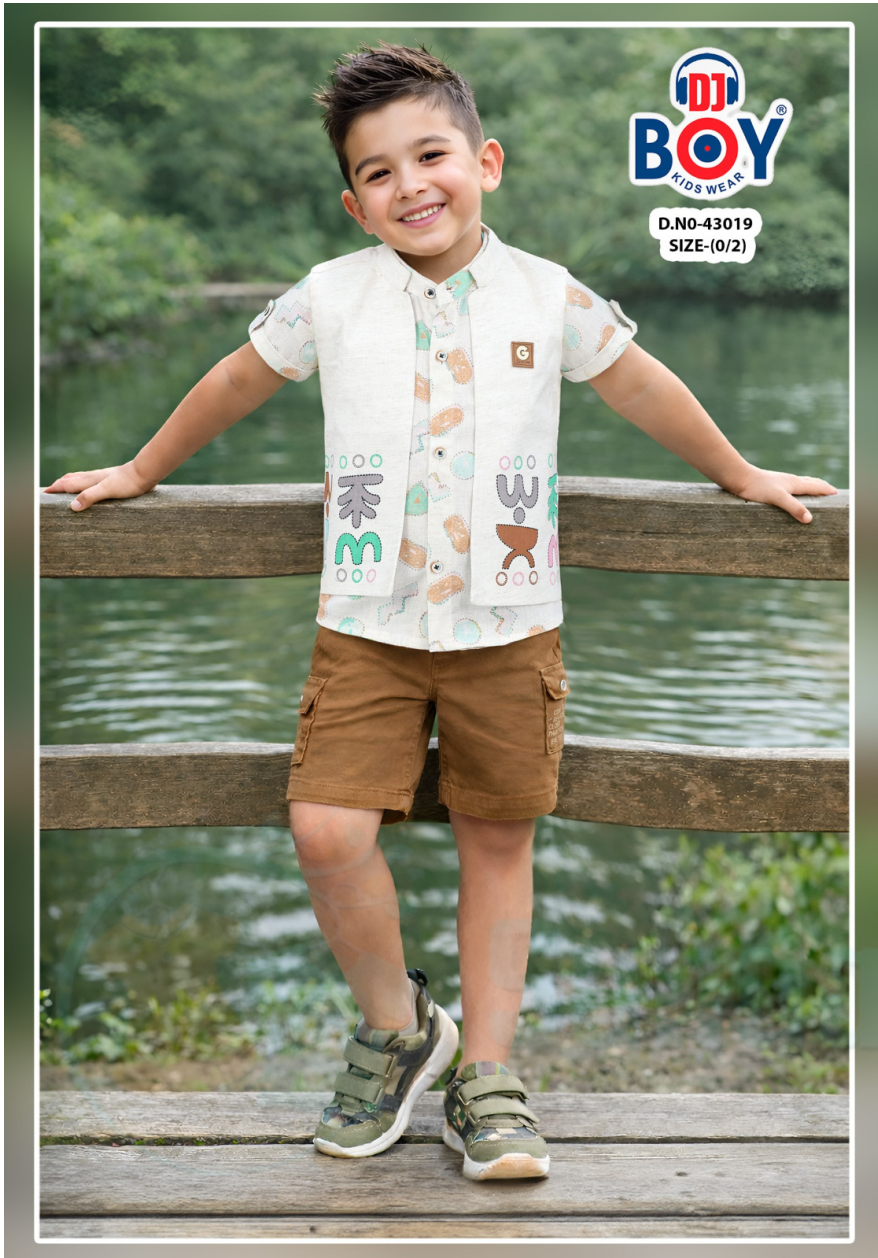

**QTY IN SET :- 6**

Original

**42894-0/2-H/S-  
DJ BOY**

**SKU: 368653**

**ADD TO  
CART**

**PRICES : 479**

**QTY IN SET :- 6**

Original