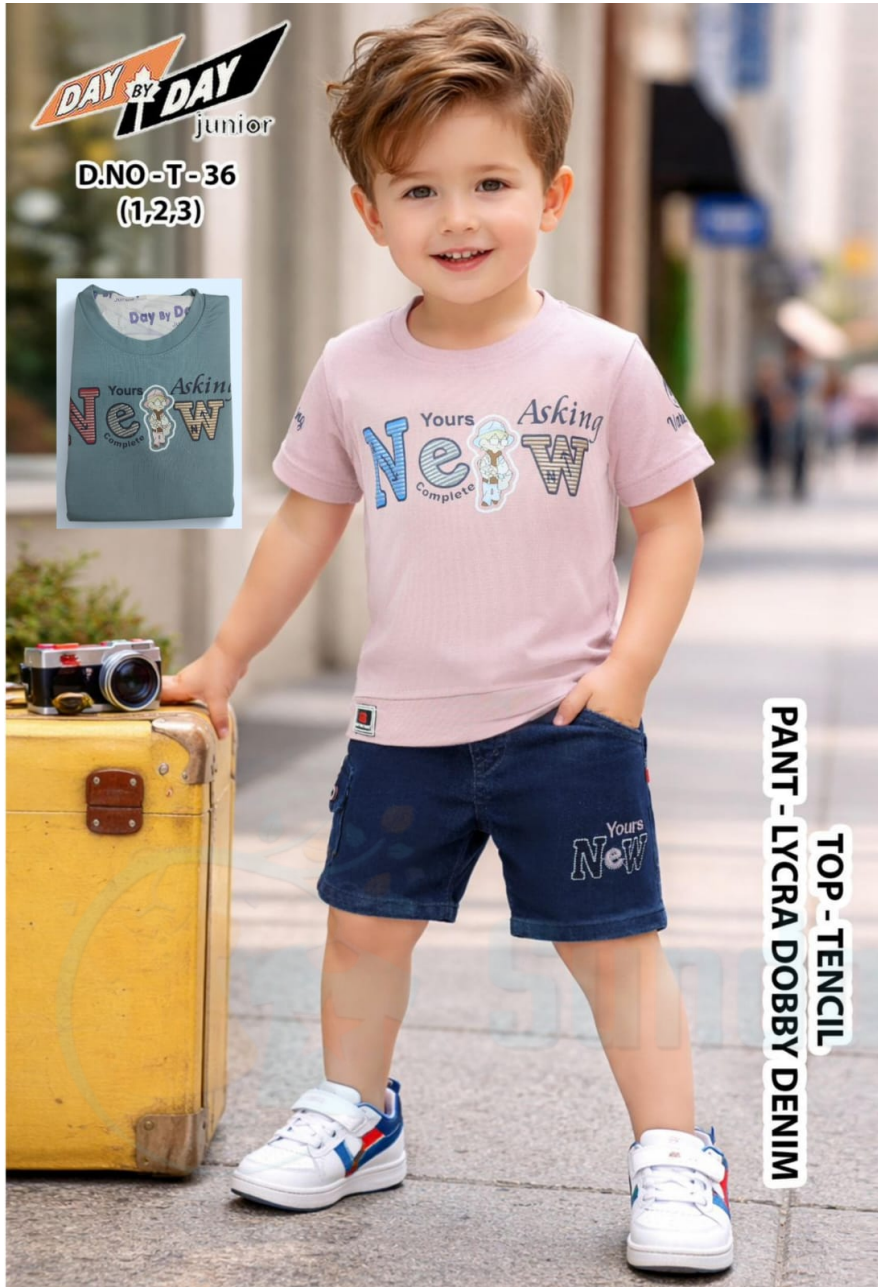

T37-1/3-H/S-DAY BY DAY

SKU: 367411

ADD TO
CART

PRICES : 213

QTY IN SET :- 6

Original

**T36-1/3-H/S-
DAY BY DAY**

SKU: 367410