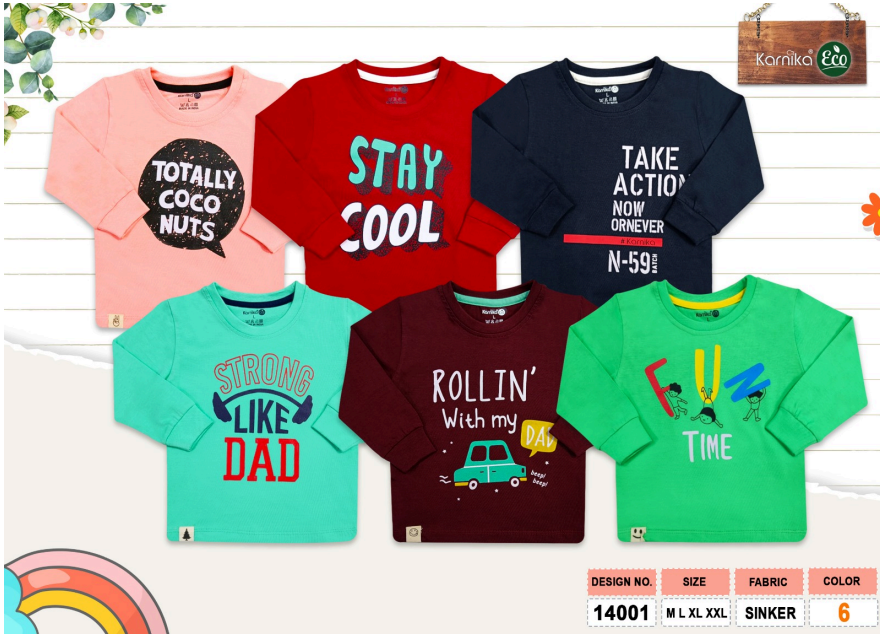

14001-MLXLXXL- F/S-T SHIRT- KARN

ADD TO
CART

CASH PRICE :- 133

CREDIT PRICE :- 145

QTY IN SET :- 24