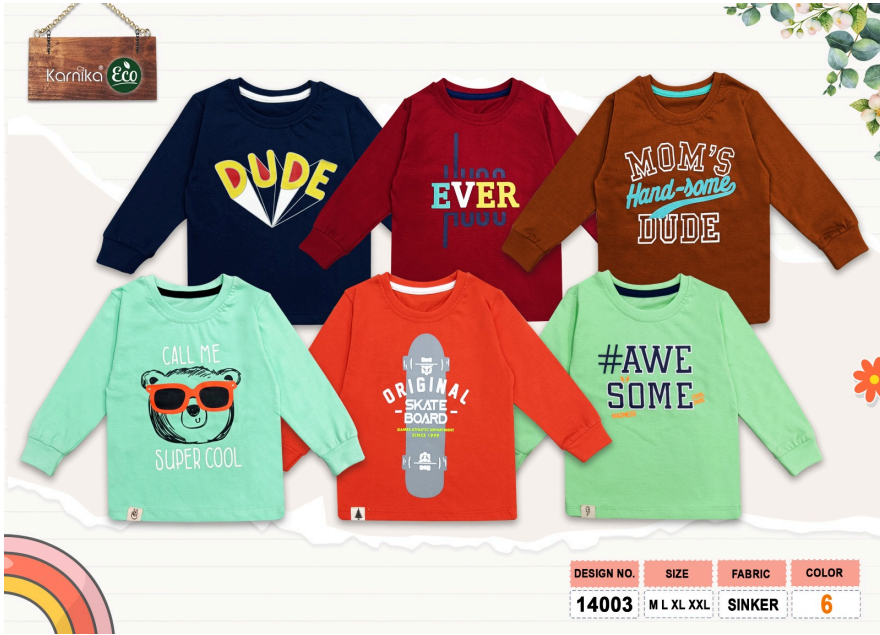

**14003-MLXLXXL-
F/S-T SHIRT-
KARN**

**ADD TO
CART**

CASH PRICE :- 133

CREDIT PRICE :- 145

QTY IN SET :- 24