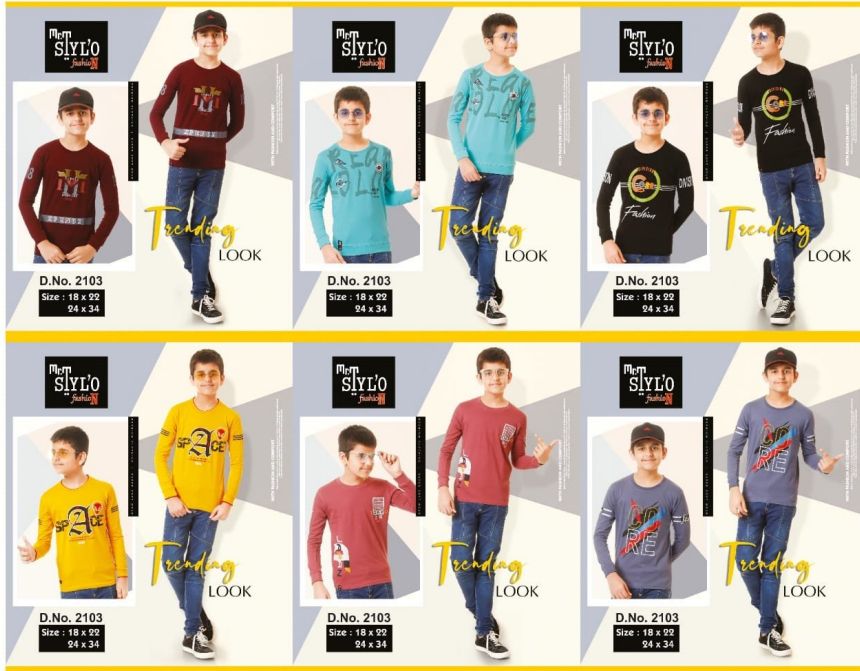

2103-24/28-T SHIRT-STYLO

SKU: 333345476

ADD TO
CART

credit price : 228

QTY IN SET :- 18