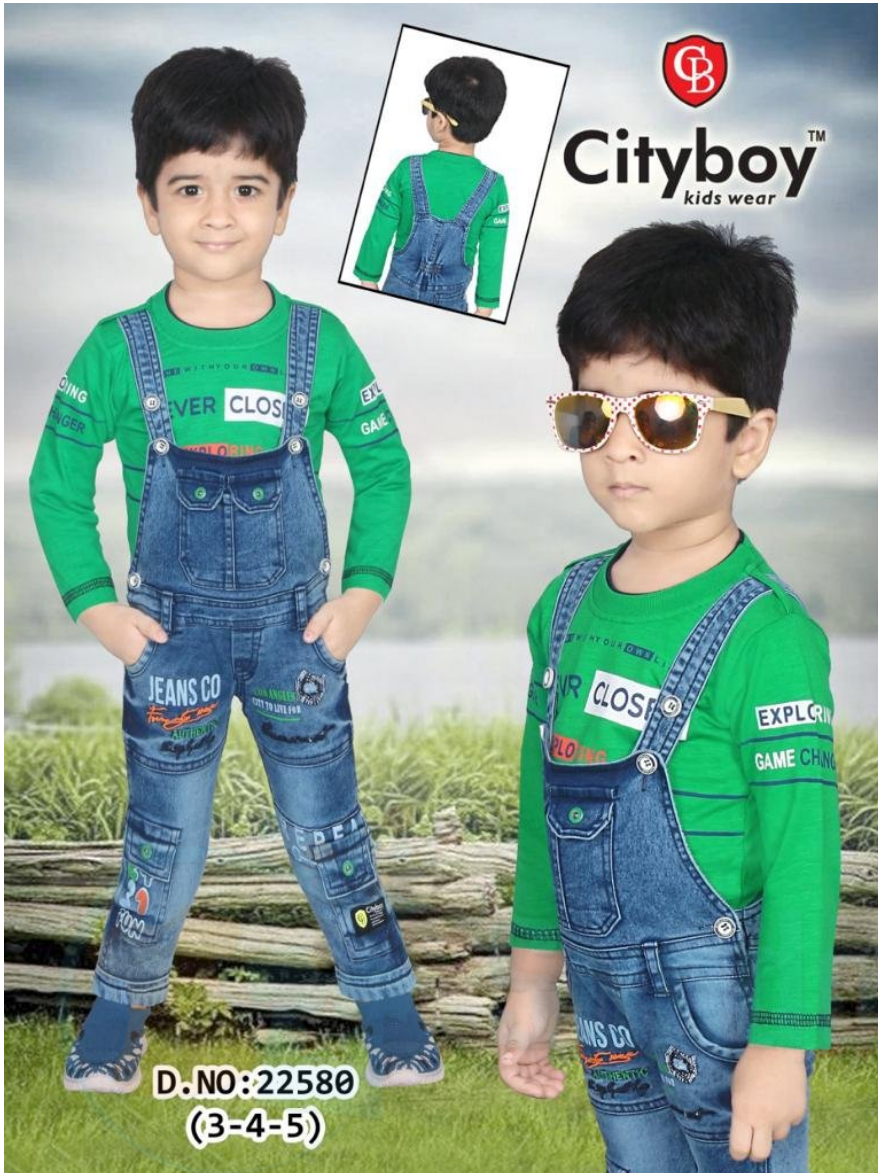

**22580-3/5-F/S-
DUNGRI-CITY
BOY**

SKU: 351325

**ADD TO
CART**

PRICES : 400

QTY IN SET :- 3

Original