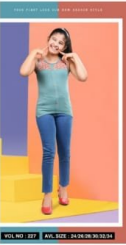

**VOL-227-24/34-
S.L-PAPA PARI**

SKU: 338560

**ADD TO
CART**

PRICES : 120

QTY IN SET :- 60

Original