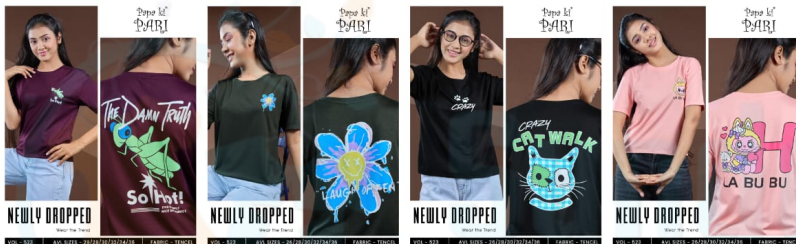

VOL-523-26/36-H/S TSHIRT-PAPA

SKU: 368407

ADD TO
CART

PRICES : 176

QTY IN SET :- 60

Original