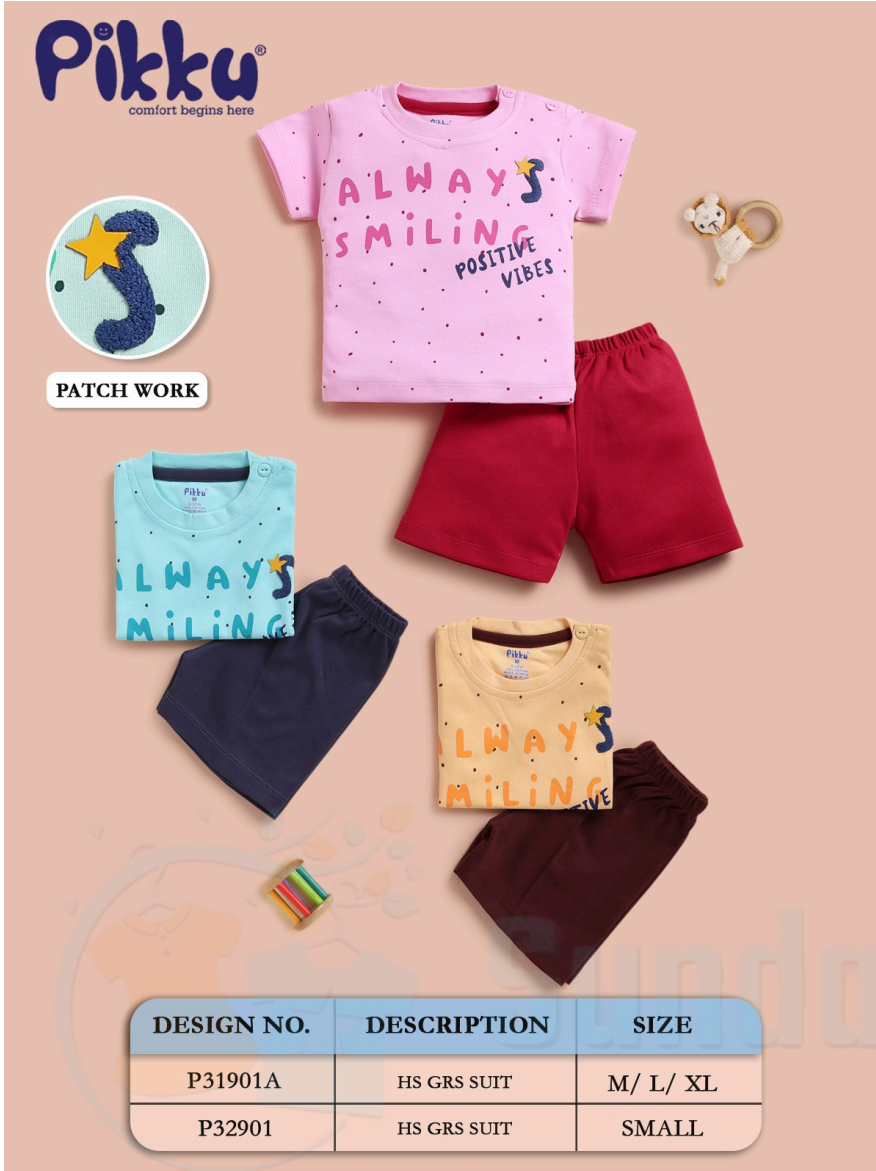

**P31901A-16/20-
H/S-GRS-SUIT-
PIK**

SKU: 366949

**ADD TO
CART**

PRICES : 168

QTY IN SET :- 9

Sunda Original