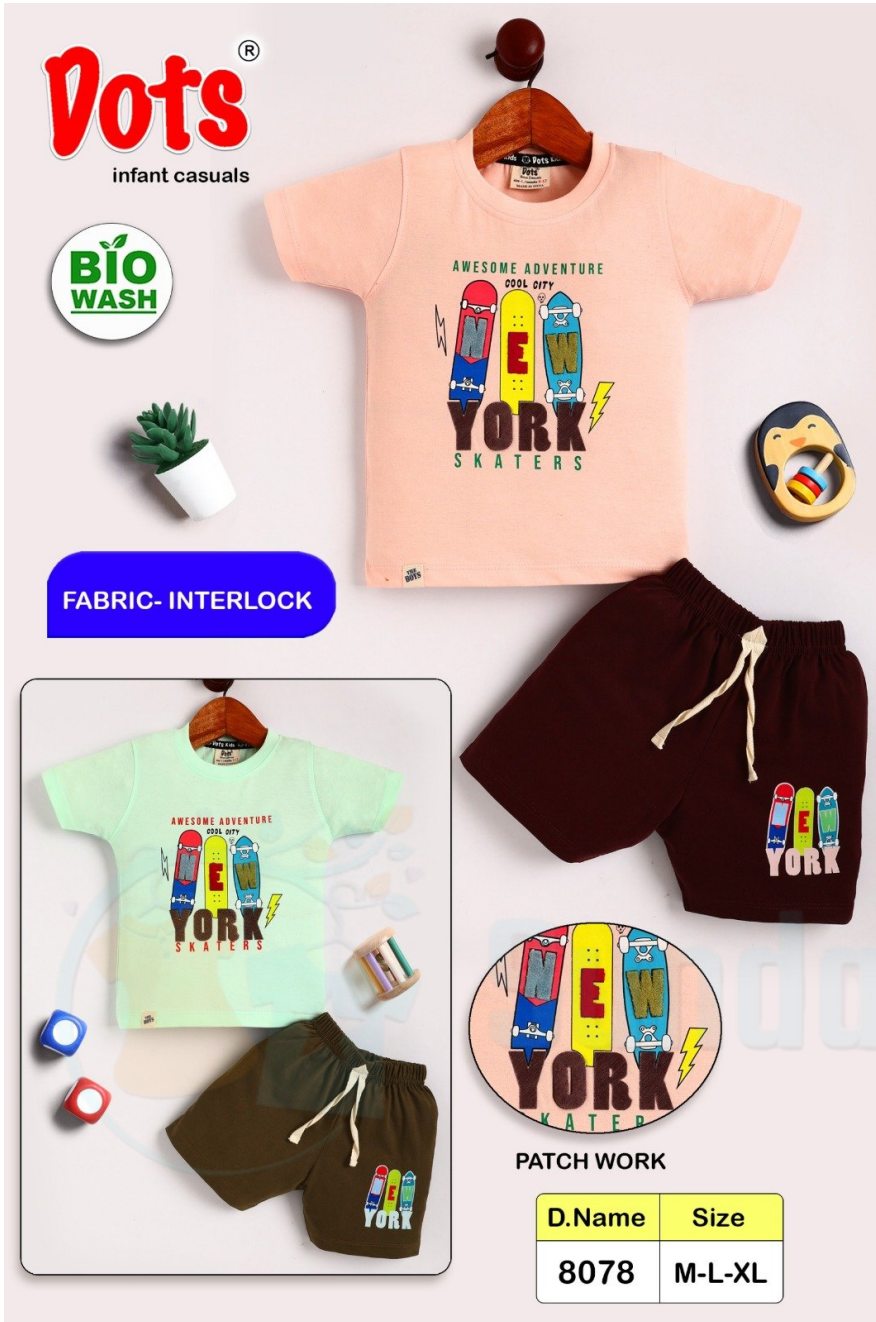

8078-MLXL-H/S-GRS SUIT-DOTS

SKU: 370479

**ADD TO
CART**

PRICES : 178

QTY IN SET :- 6

Original