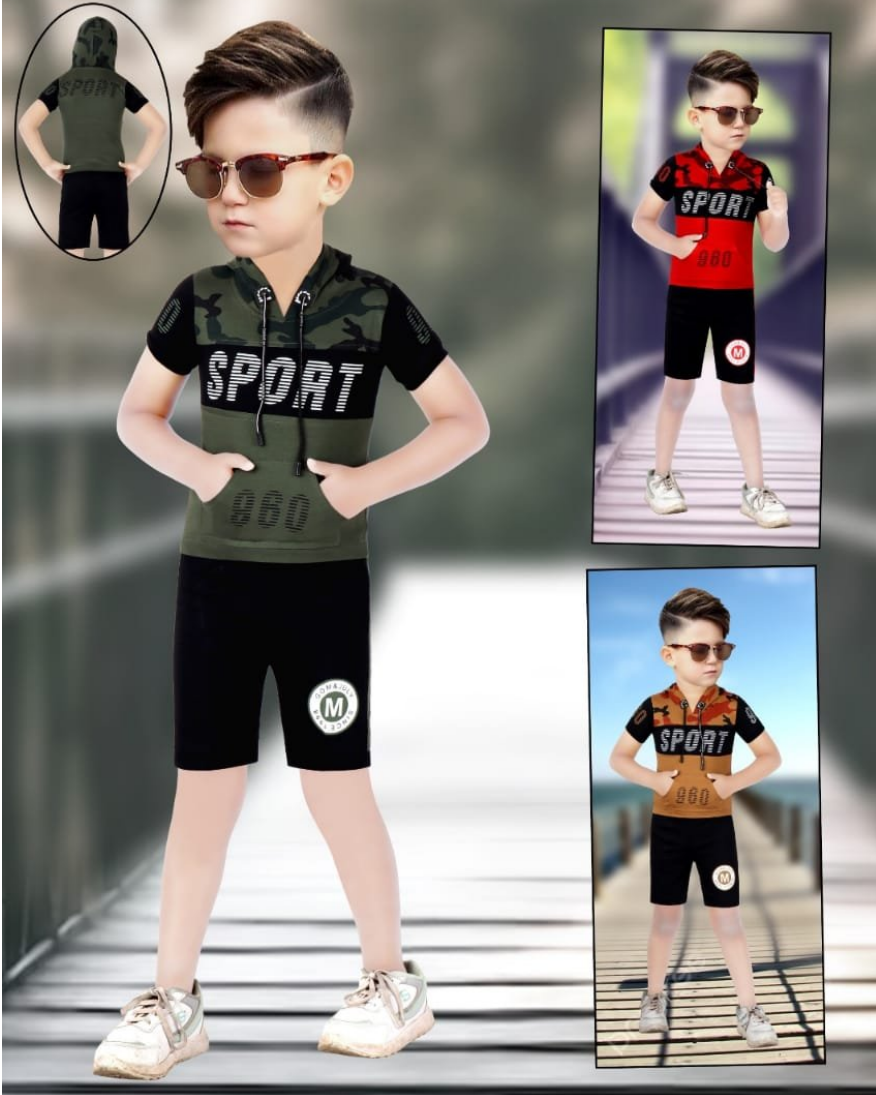

**PREKSHA
TRADERS**
SUNDA ORIGINAL

TEE KIDS
K I D S W E A R

196-16/20-H/S
TEE KIDS

SKU: 354108

**ADD TO
CART**

Price: ₹241.00

₹220.00

QTY IN SET :- 9

D.NO:196

SIZE: 16X20

ALL PRICE INCLUSIVE GST TAX