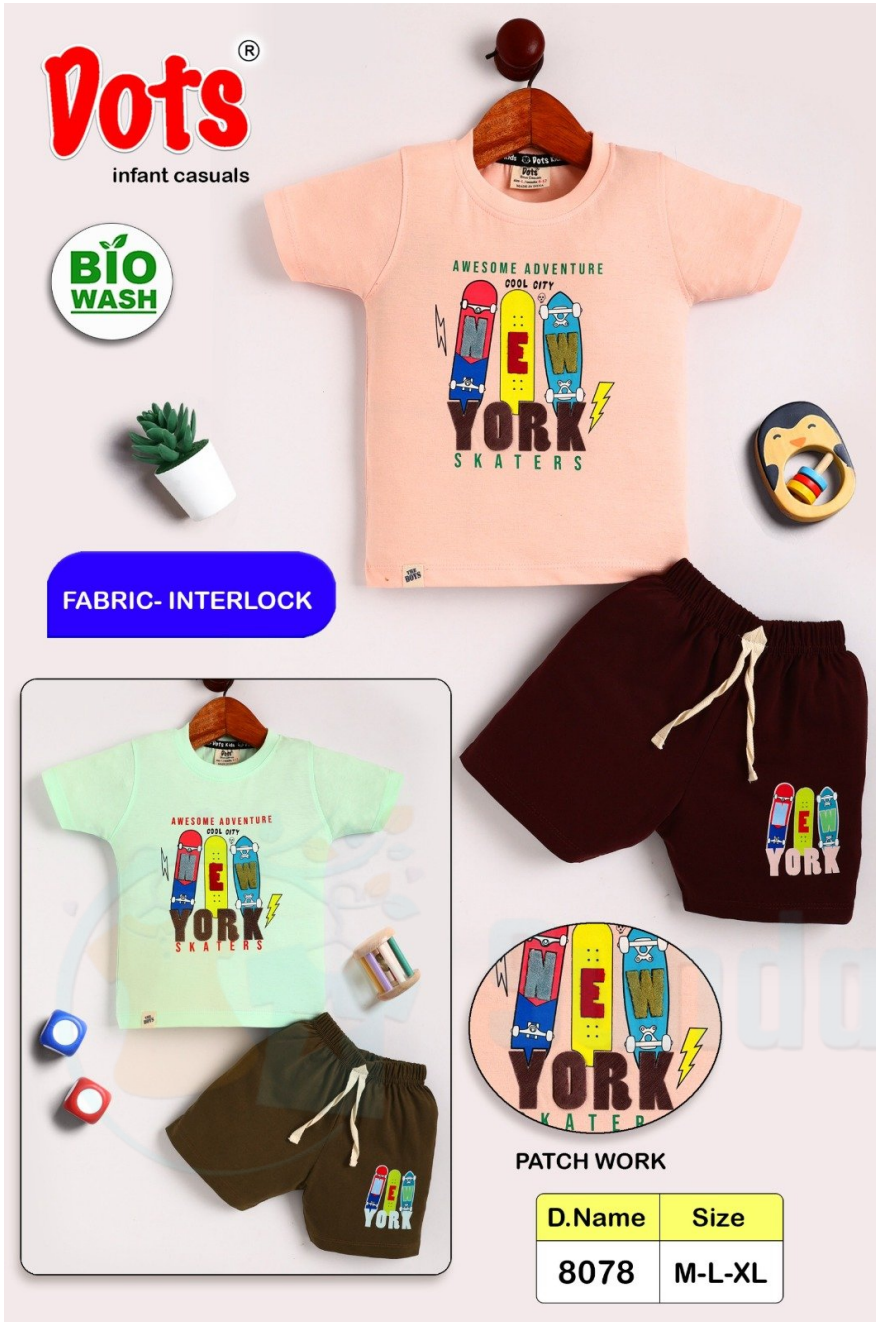

8078-MLXL-H/S-GRS SUIT-DOTS

SKU: 370479

**ADD TO
CART**

PRICES : 178

QTY IN SET :- 6

Sunda Original