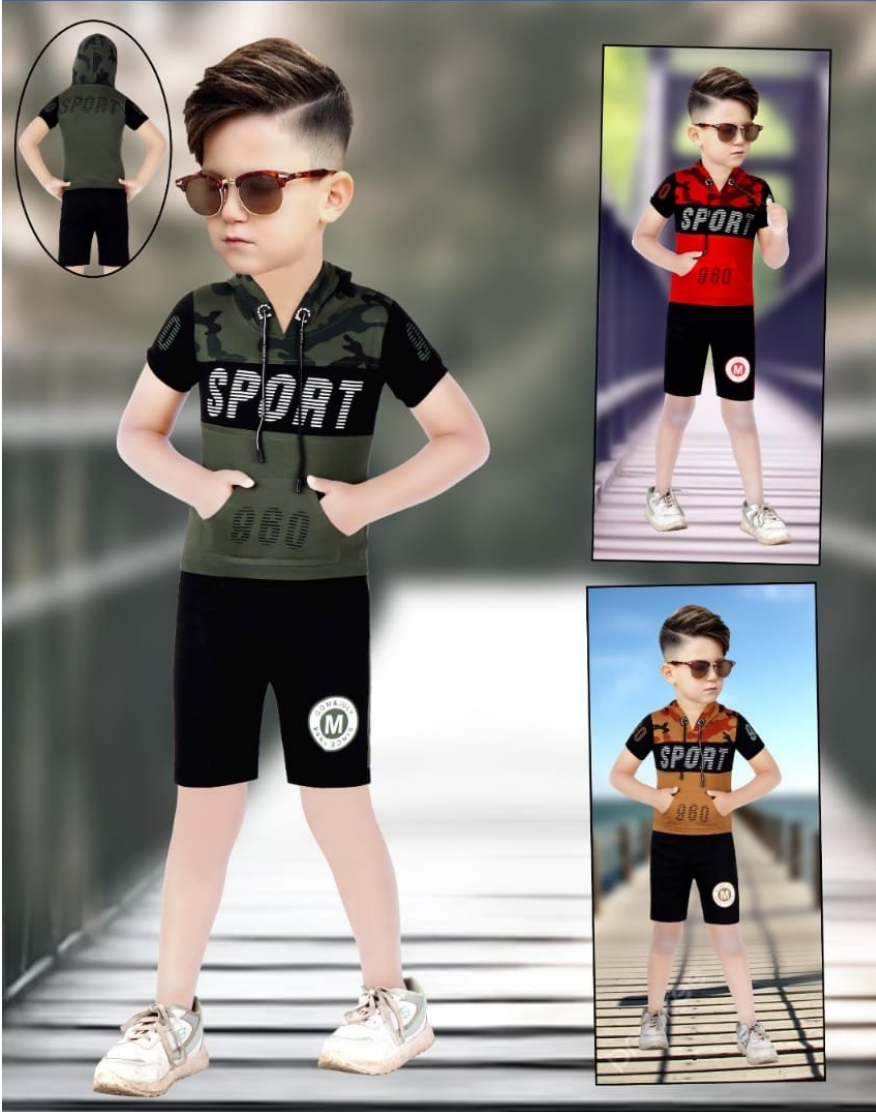

**PREKSHA
TRADERS**
SUNDA ORIGINAL

TEE KIDS
K I D S W E A R

D.NO:196

SIZE: 16X20

196-16/20-H/S
TEE KIDS

SKU: 354108

**ADD TO
CART**

Price: ₹241.00

₹220.00

QTY IN SET :- 9

ALL PRICE INCLUSIVE GST TAX