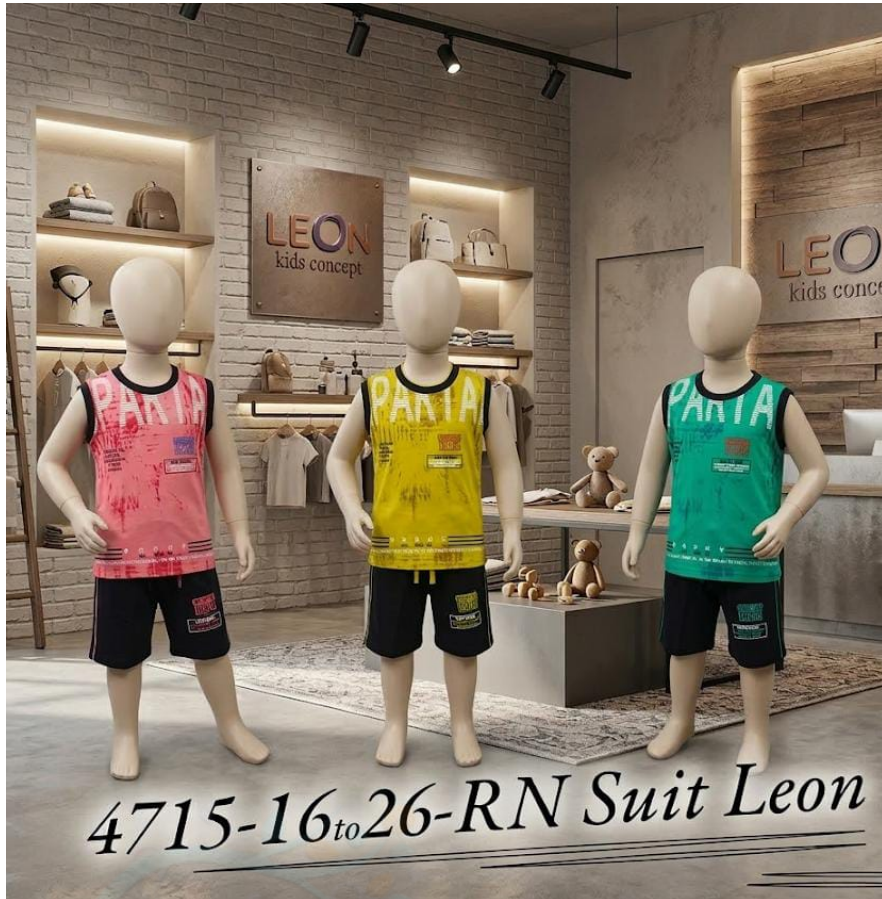

Sunda Original

Sunda Original

4708-16/20-RN SUIT LEON

SKU: 348808

ADD TO
CART

PRICES : 192

QTY IN SET :- 9

Original

ALL PRICE INCLUSIVE GST TAX

**4715-16/20-RN
SUIT LEON**

SKU: 348804

**ADD TO
CART**

PRICES : 192

QTY IN SET :- 9

Sunda Original

**4711-16/20-RN
SUIT-LEON**