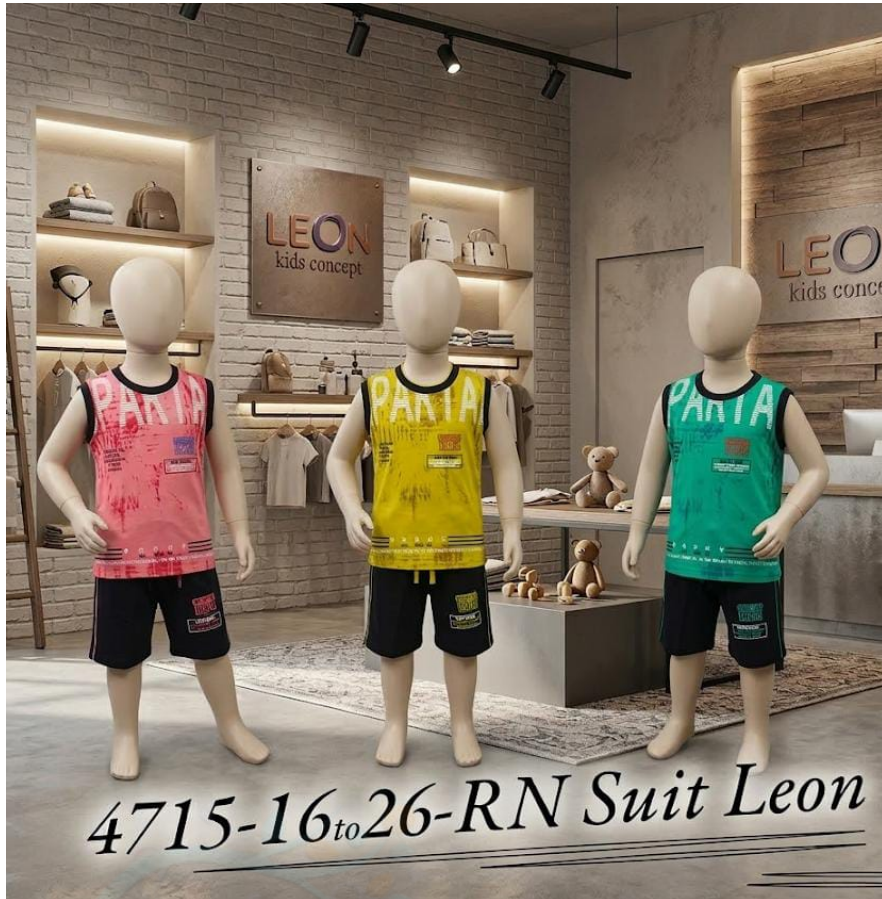

Sunda Original

Sunda Original

4708-16/20-RN SUIT LEON

SKU: 348808

**ADD TO
CART**

PRICES : 192

QTY IN SET :- 9

Original

ALL PRICE INCLUSIVE GST TAX

4715-16/20-RN SUIT LEON

SKU: 348804

**ADD TO
CART**

PRICES : 192

QTY IN SET :- 9

Sunda Original

**4711-16/20-RN
SUIT-LEON**