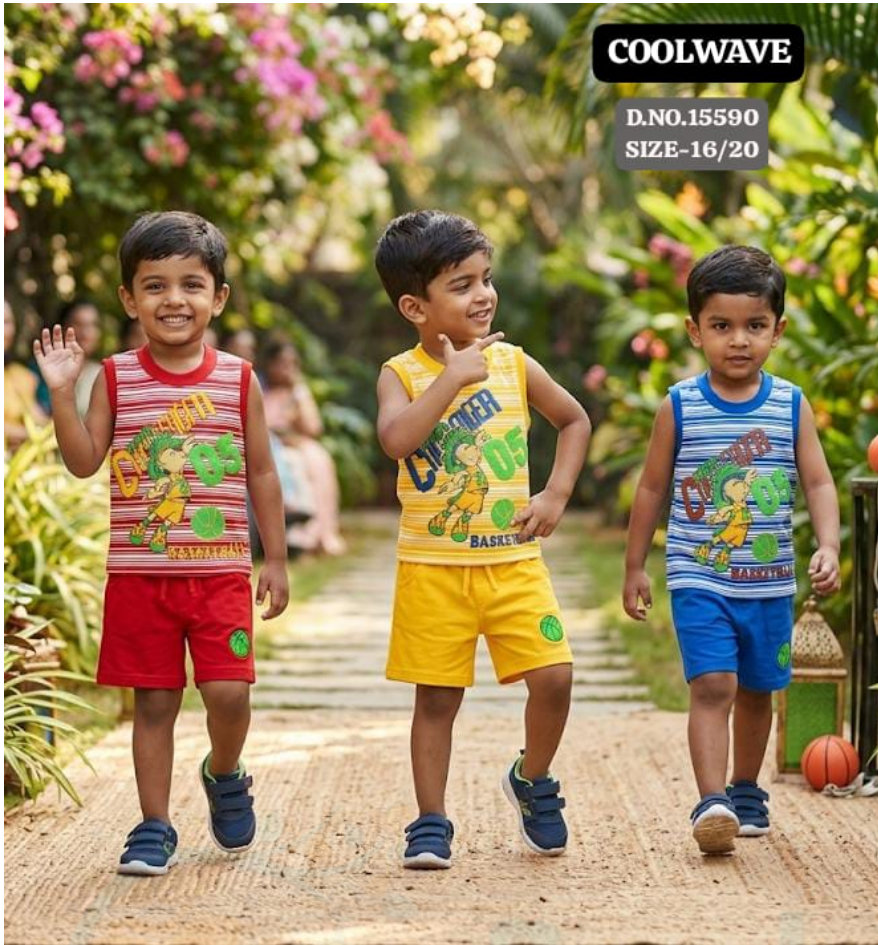

**15590-16/20-
COOMATE**

SKU: 24691

**ADD TO
CART**

PRICES : 100

QTY IN SET :- 9

Sunda Original