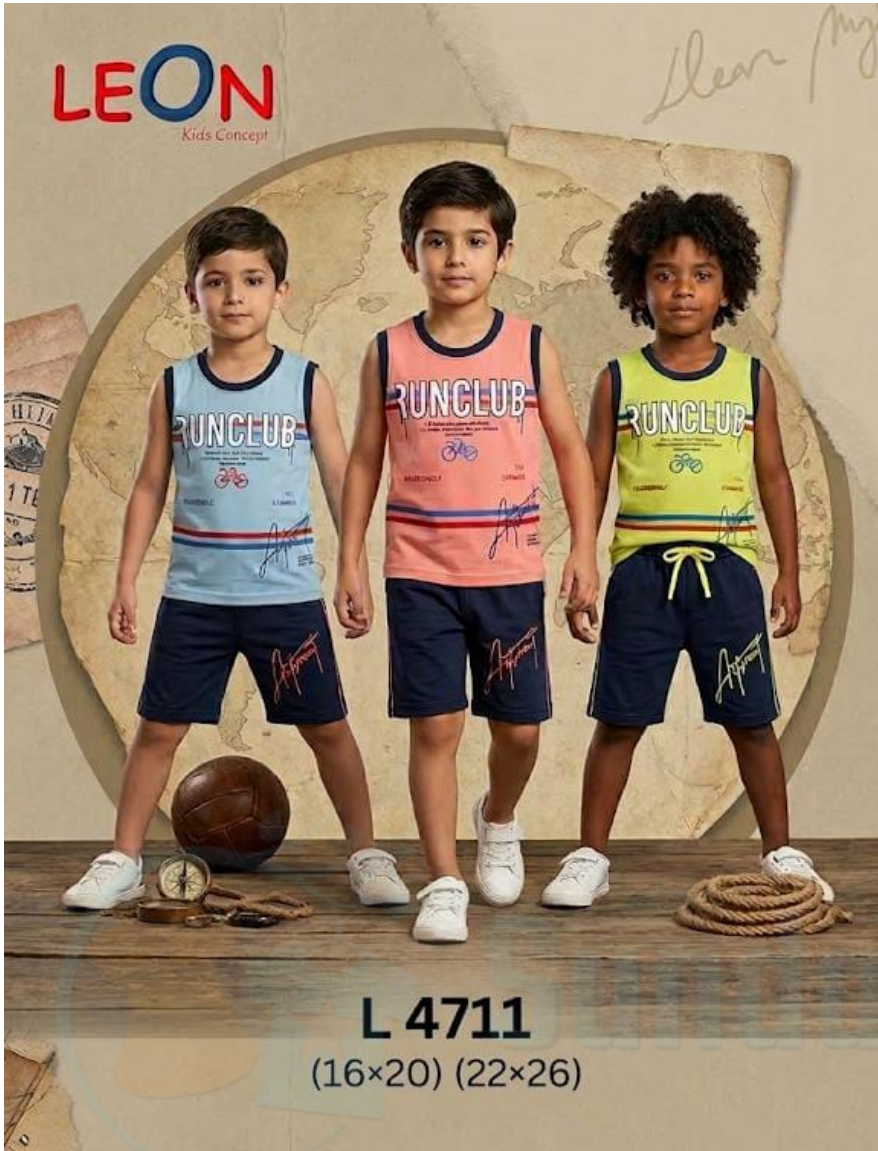

Sunda Original

**4711-16/20-RN
SUIT-LEON**

SKU: 347774

**ADD TO
CART**

PRICES : 192

QTY IN SET :- 9

Original

ALL PRICE INCLUSIVE GST TAX