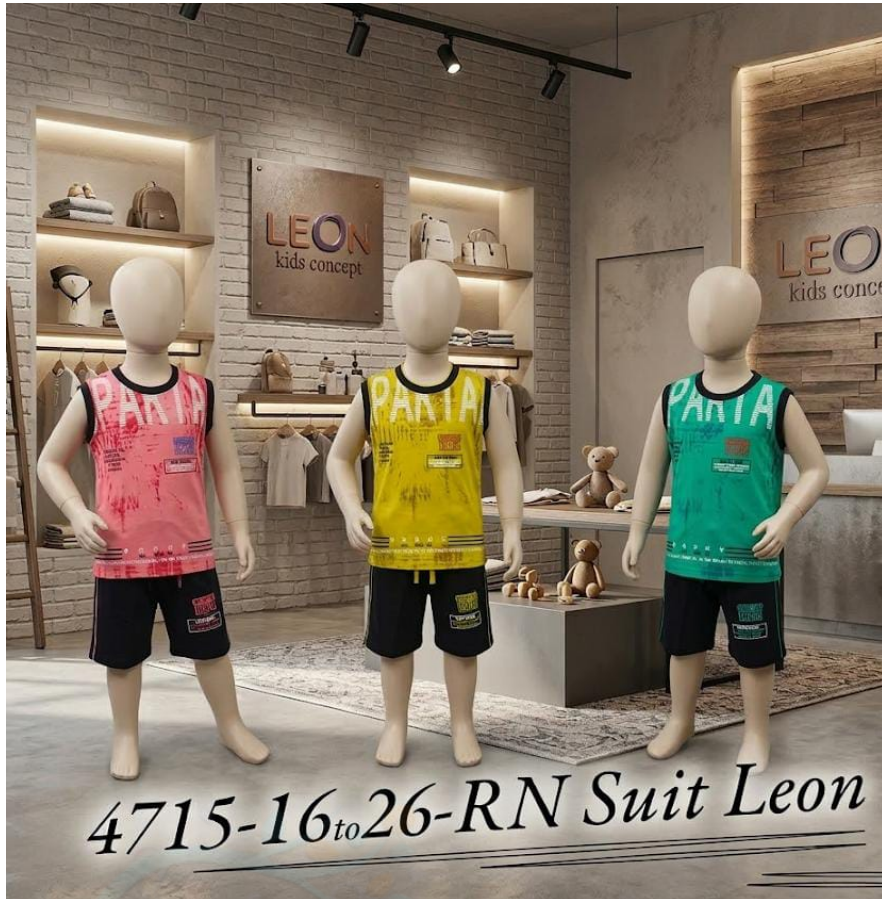

PRICES : 153

QTY IN SET :- 9

Sunda Original

**4710-22/26-RN
SUIT LEON**

SKU: 348817

**ADD TO
CART**

PRICES : 215

QTY IN SET :- 9

Sunda Original

4716-22/26-RN SUIT LEON

SKU: 348816

**ADD TO
CART**

PRICES : 215

QTY IN SET :- 9

Sunda Original

**4715-22/26-RN
SUIT LEON**

SKU: 348811

**ADD TO
CART**

PRICES : 215

QTY IN SET :- 9

**4712-22/26-RN
SUIT-LEON**

SKU: 347771

**ADD TO
CART**

PRICES : 215