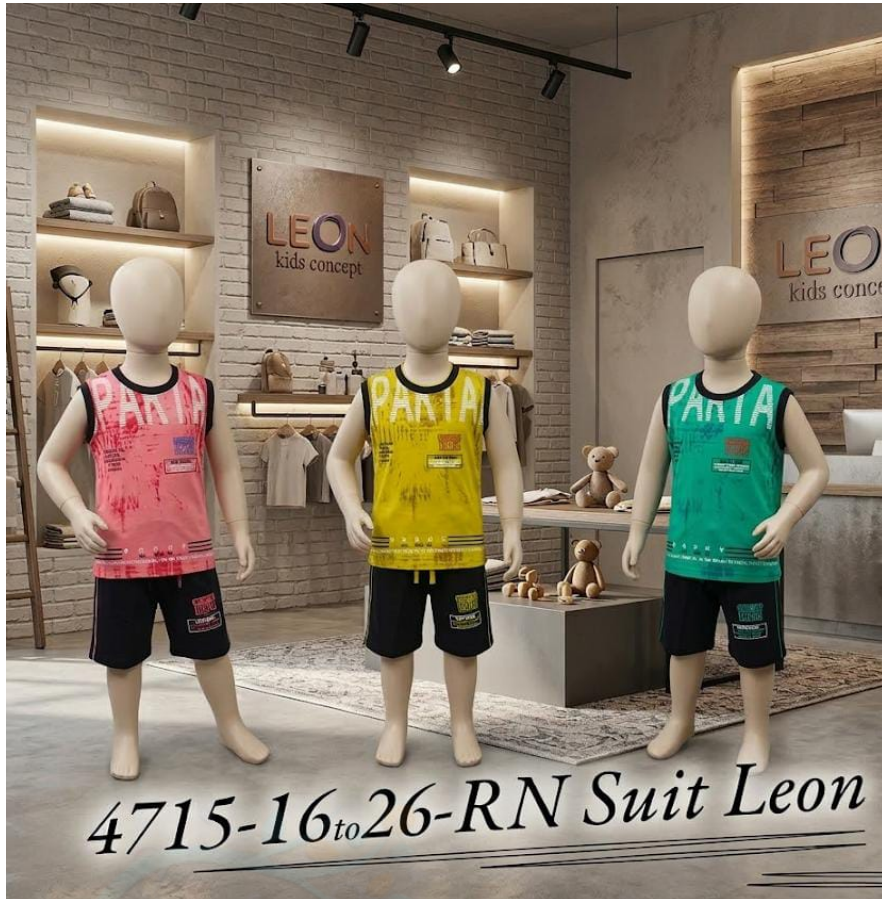

SKU: 348910

ADD TO
CART

PRICES : 153

QTY IN SET :- 9

Sunda Original

**4710-22/26-RN
SUIT LEON**

SKU: 348817

**ADD TO
CART**

PRICES : 215

QTY IN SET :- 9

Sunda Original

**4716-22/26-RN
SUIT LEON**

SKU: 348816

**ADD TO
CART**

PRICES : 215

QTY IN SET :- 9

Sunda Original

4707-22/26-RN SUIT LEON

SKU: 348814

**ADD TO
CART**

PRICES : 215

QTY IN SET :- 9

Sunda Original

**4715-22/26-RN
SUIT LEON**

SKU: 348811

**ADD TO
CART**

PRICES : 215

QTY IN SET :- 9

Sunda Original

**4712-22/26-RN
SUIT-LEON**

SKU: 347771

**ADD TO
CART**