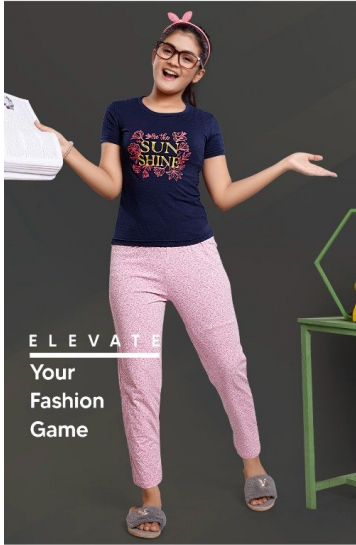

Sunda Original

CLASSIC CANDY®

TH225-24/34- PYAJAMA SET- CLASSI

SKU: 370763

ADD TO
CART

PRICES : 269

QTY IN SET :- 36

VOL NO - TH225 SIZE - 24/26/28/30/32/34 FABRIC - BIO WASH

Original

ALL PRICE INCLUSIVE GST TAX

CC
CLASSIC CANDY
D.NO-A858

FABRIC- TENSIL LYCRA
SIZE- 24,26,28,30,32,34 | GIRL DOWN SHOULDER CARGO POCKET PANT SET

TH858-24/34- PYJAMA SET- CLASSIC

SKU: 370734

ADD TO
CART