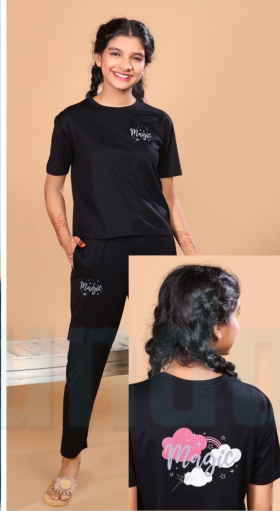

Sunda Original

CLASSIC CANDY®

TH225-24/34- PYAJAMA SET- CLASSI

SKU: 370763

ADD TO
CART

PRICES : 269

QTY IN SET :- 36

VOL NO - TH225 SIZE - 24/26/28/30/32/34 FABRIC - BIO WASH

Original

ALL PRICE INCLUSIVE GST TAX

CC
CLASSIC CANDY
D.NO-A858

FABRIC- TENSIL LYCRA
SIZE- 24,26,28,30,32,34 | GIRL DOWN SHOULDER CARGO POCKET PANT SET

TH858-24/34- PYJAMA SET- CLASSIC

SKU: 370734

ADD TO
CART