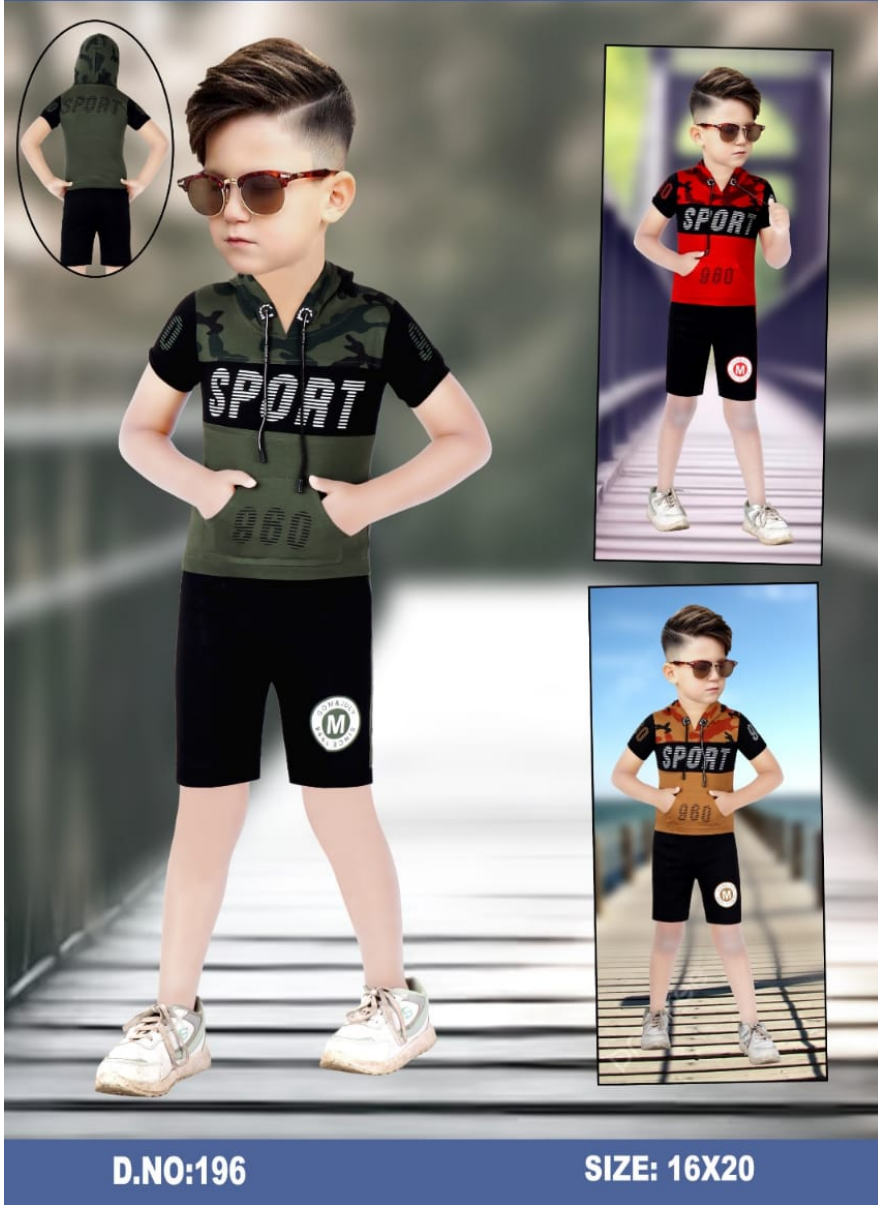

TEE KIDS
K I D S W E A R

196-16/20-H/S
TEE KIDS

**ADD TO
CART**

CASH PRICE :- 220

CREDIT PRICE :- 241

QTY IN SET :- 9

TEE KIDS
KIDS WEAR

D.NO: 190/590