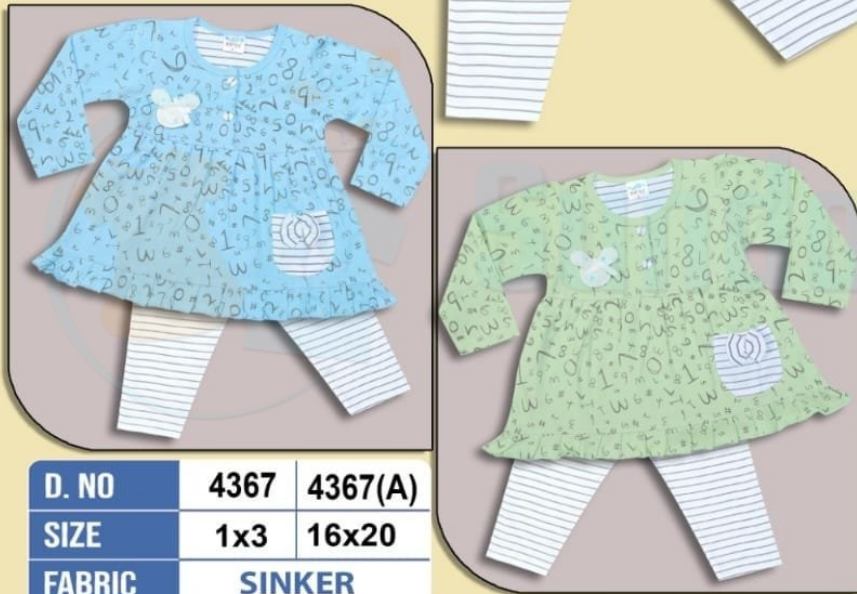

**ADD TO  
CART**

**PRICES : 258**

**QTY IN SET :- 9**

Original

**BABY MAX**  
KIDS WEAR

only 16x20

**4367-1/3-F/S-  
BABY MAX****SKU: 358521****ADD TO  
CART****PRICES : 258****QTY IN SET :- 9**

Original