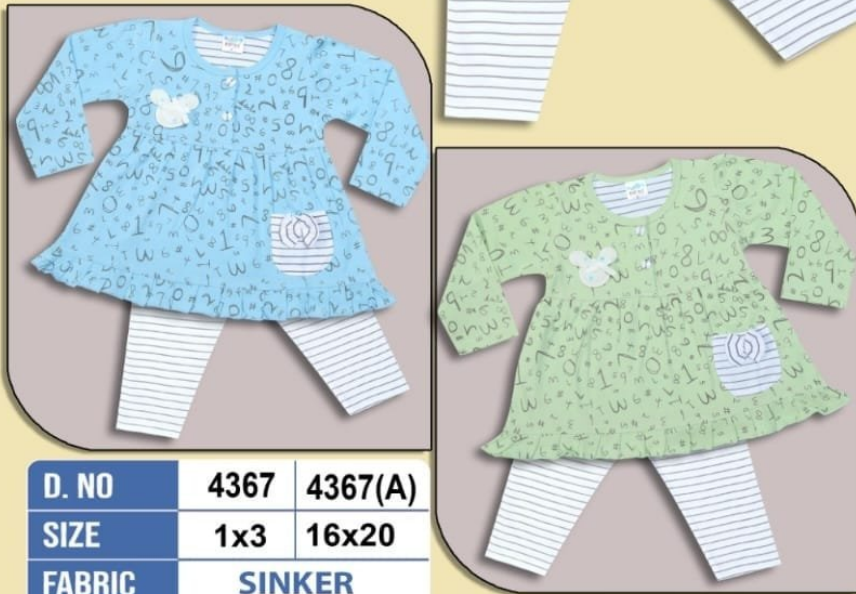

BABY MAX^{TM}
KIDS WEAR

only 16x20

**4367-1/3-F/S-
BABY MAX**

**ADD TO
CART**

CASH PRICE :- 236

CREDIT PRICE :- 258

QTY IN SET :- 9

D. NO	4367	4367(A)
SIZE	1x3	16x20
FABRIC	SINKER