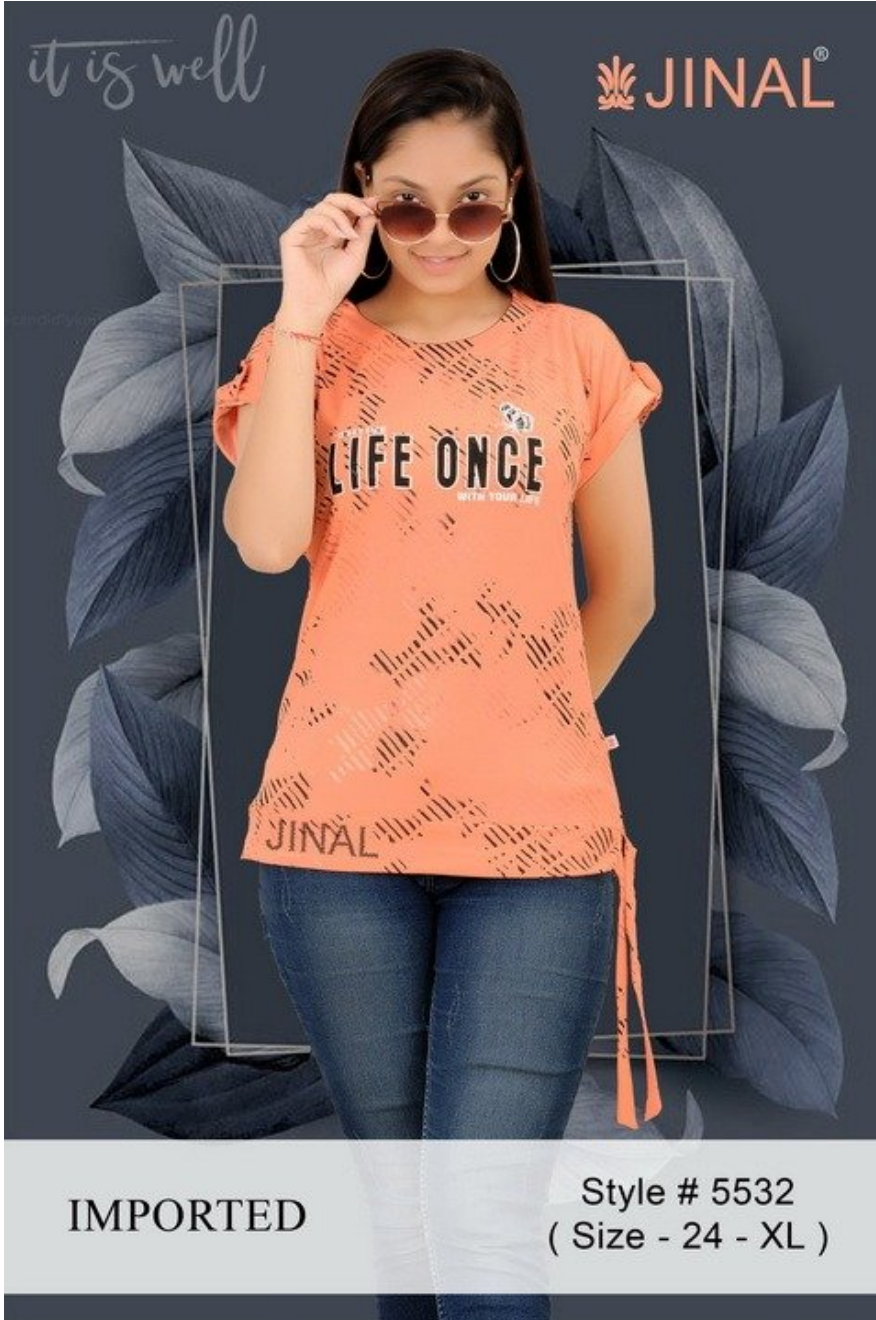

**PREKSHA
TRADERS**
SUNDA ORIGINAL

IMPORTED

Style # 5532
(Size - 24 - XL)

**5532-32/36-
JINAL**

SKU: 3344397

**ADD TO
CART**

Price: ₹276.00

₹252.00

QTY IN SET :- 3

ALL PRICE INCLUSIVE GST TAX