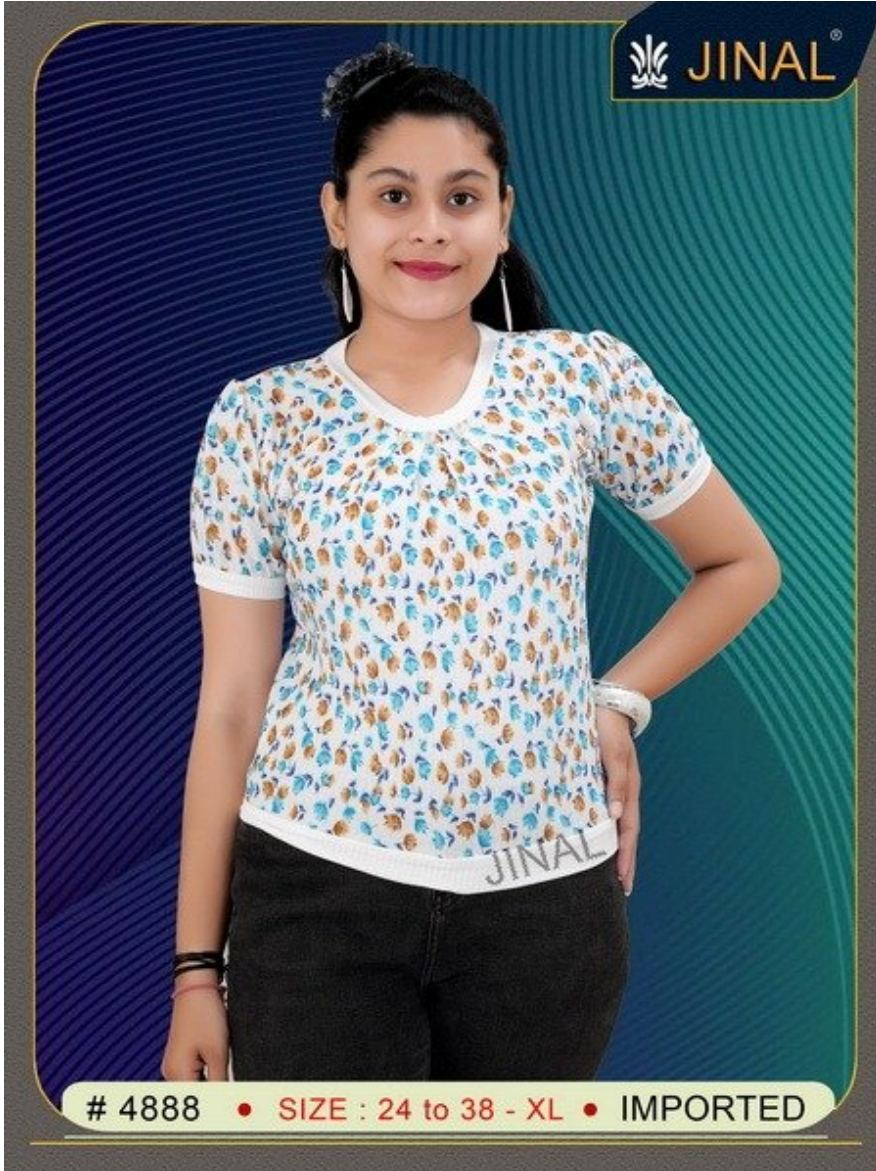

SKU: 351872

ADD TO
CART

Price: ₹~~322.00~~

₹294.00

QTY IN SET :- 4

ALL PRICE INCLUSIVE GST TAX

**PREKSHA
TRADERS**
SUNDA ORIGINAL

4888 • SIZE : 24 to 38 - XL • IMPORTED