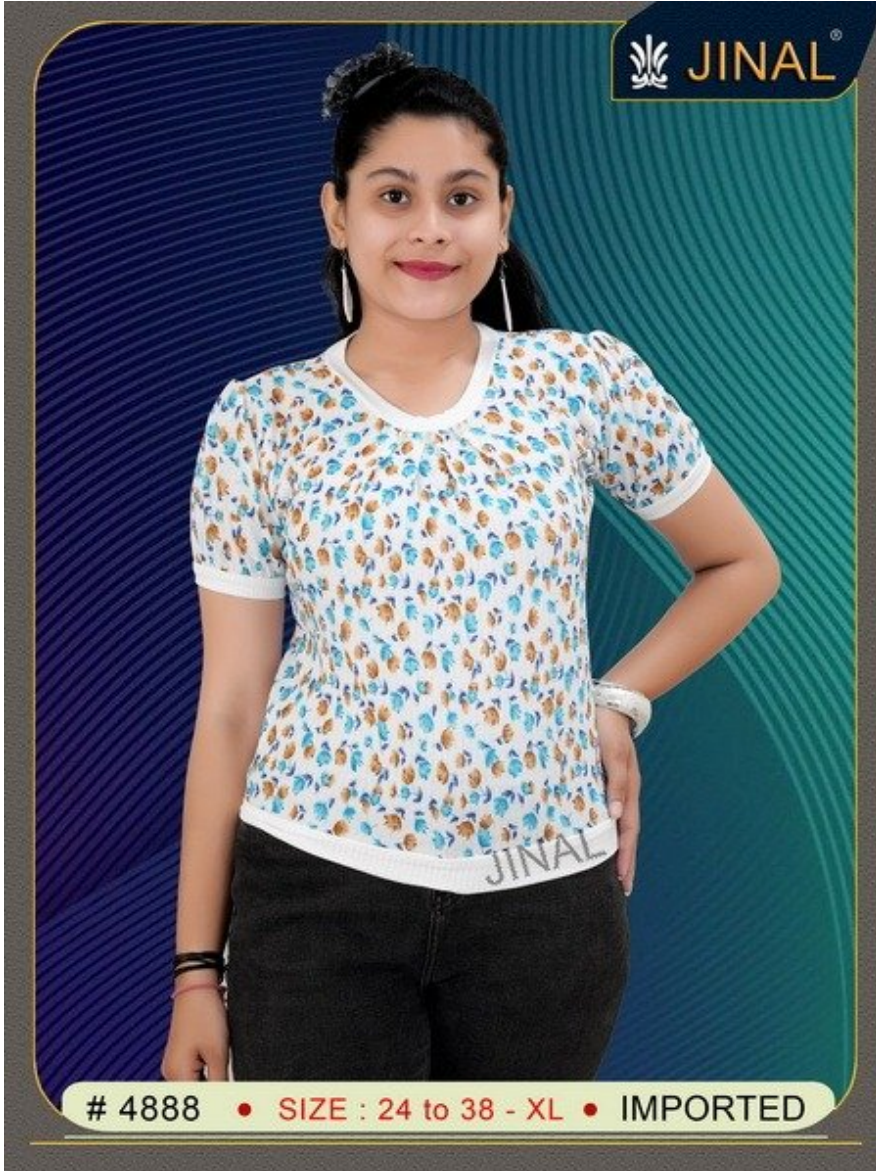

6379-24/30-
JINAL

SKU: 351864

ADD TO
CART

Price: ₹311.00

₹284.00

QTY IN SET :- 4

ALL PRICE INCLUSIVE GST TAX

**PREKSHA
TRADERS**
SUNDA ORIGINAL