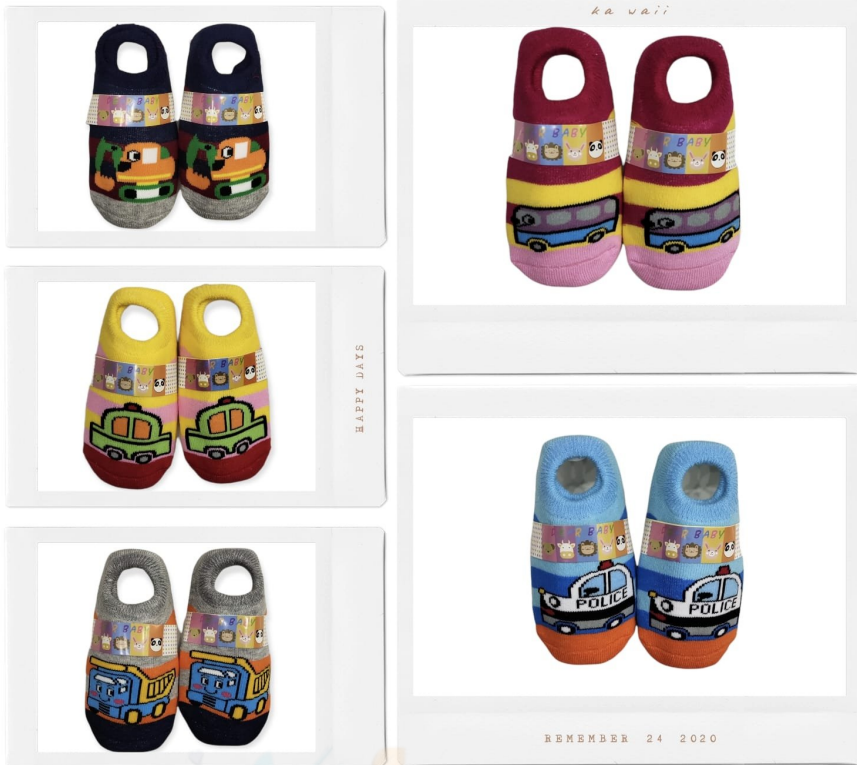

SKU: 336924

**ADD TO
CART**

PRICES : 25

QTY IN SET :- 12

Sunda Original

LOAFER SOCK6/12/18

LOAFER SOCK 6/12/18

SKU: 336806