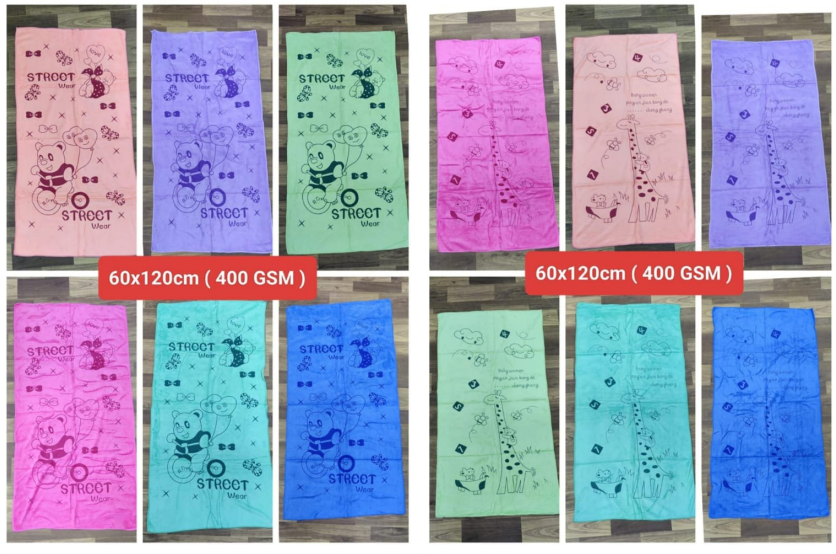

BATH TOWEL

**BATH TOWELS
60*120 CM DARK
400**

SKU: 365948

**ADD TO
CART**

PRICES : 152

QTY IN SET :- 12