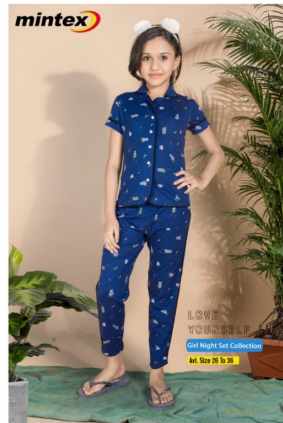

# 1114-34/36- NIGHT SUIT- MINTEX

ADD TO  
CART

CASH PRICE :- 520

CREDIT PRICE :- 570

QTY IN SET :- 6

# 1114-30/32- NIGHT SUIT- MINTEX

ADD TO  
CART

CASH PRICE :- 496

CREDIT PRICE :- 543

QTY IN SET :- 6

# 1114-26/28- NIGHT SUIT- MINTEX

ADD TO  
CART

CASH PRICE :- 472

CREDIT PRICE :- 517

QTY IN SET :- 6