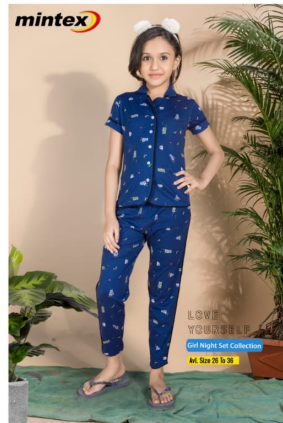

# 1114-34/36- NIGHT SUIT- MINTEX

ADD TO  
CART

CASH PRICE :- 520

CREDIT PRICE :- 570

QTY IN SET :- 6

# 1114-30/32- NIGHT SUIT- MINTEX

ADD TO  
CART

CASH PRICE :- 496

CREDIT PRICE :- 543

QTY IN SET :- 6