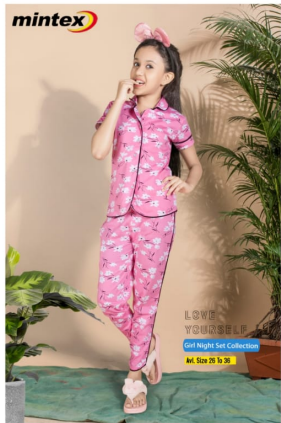

# 1114-34/36- NIGHT SUIT- MINTEX

ADD TO  
CART

CASH PRICE :- 520

CREDIT PRICE :- 570

QTY IN SET :- 6

# 1114-30/32- NIGHT SUIT- MINTEX

ADD TO  
CART

CASH PRICE :- 496

CREDIT PRICE :- 543

QTY IN SET :- 6

# 1114-26/28- NIGHT SUIT- MINTEX

ADD TO  
CART

CASH PRICE :- 472

CREDIT PRICE :- 517

QTY IN SET :- 6