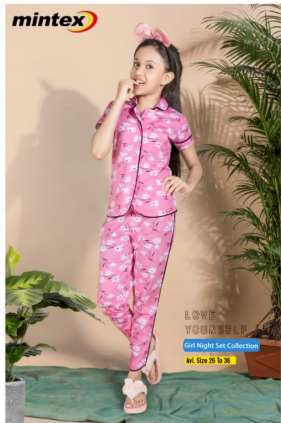

# 1114-34/36- NIGHT SUIT- MINTEX

ADD TO  
CART

CASH PRICE :- 520

CREDIT PRICE :- 570

QTY IN SET :- 6

# 1114-30/32- NIGHT SUIT- MINTEX

ADD TO  
CART

CASH PRICE :- 496

CREDIT PRICE :- 543

QTY IN SET :- 6