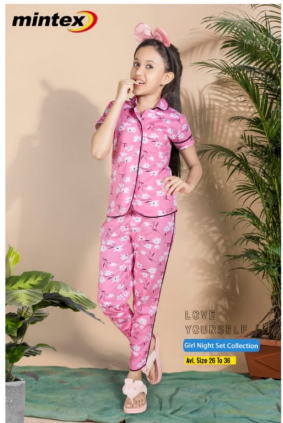

# 1114-30/32- NIGHT SUIT- MINTEX

ADD TO  
CART

CASH PRICE :- 496

CREDIT PRICE :- 543

QTY IN SET :- 6

# 1114-26/28- NIGHT SUIT- MINTEX

ADD TO  
CART

CASH PRICE :- 472

CREDIT PRICE :- 517

QTY IN SET :- 6

# 1114-XL/XXL- NIGHT SUIT- MINTEX

ADD TO  
CART

CASH PRICE :- 604

CREDIT PRICE :- 662

QTY IN SET :- 6