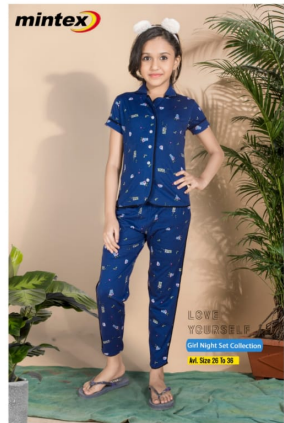

# 1114-30/32- NIGHT SUIT- MINTEX

ADD TO  
CART

CASH PRICE :- 496

CREDIT PRICE :- 543

QTY IN SET :- 6

# 1114-26/28- NIGHT SUIT- MINTEX

ADD TO  
CART

CASH PRICE :- 472

CREDIT PRICE :- 517

QTY IN SET :- 6

# 1114-XL/XXL- NIGHT SUIT- MINTEX

ADD TO  
CART

CASH PRICE :- 604

CREDIT PRICE :- 662

QTY IN SET :- 6