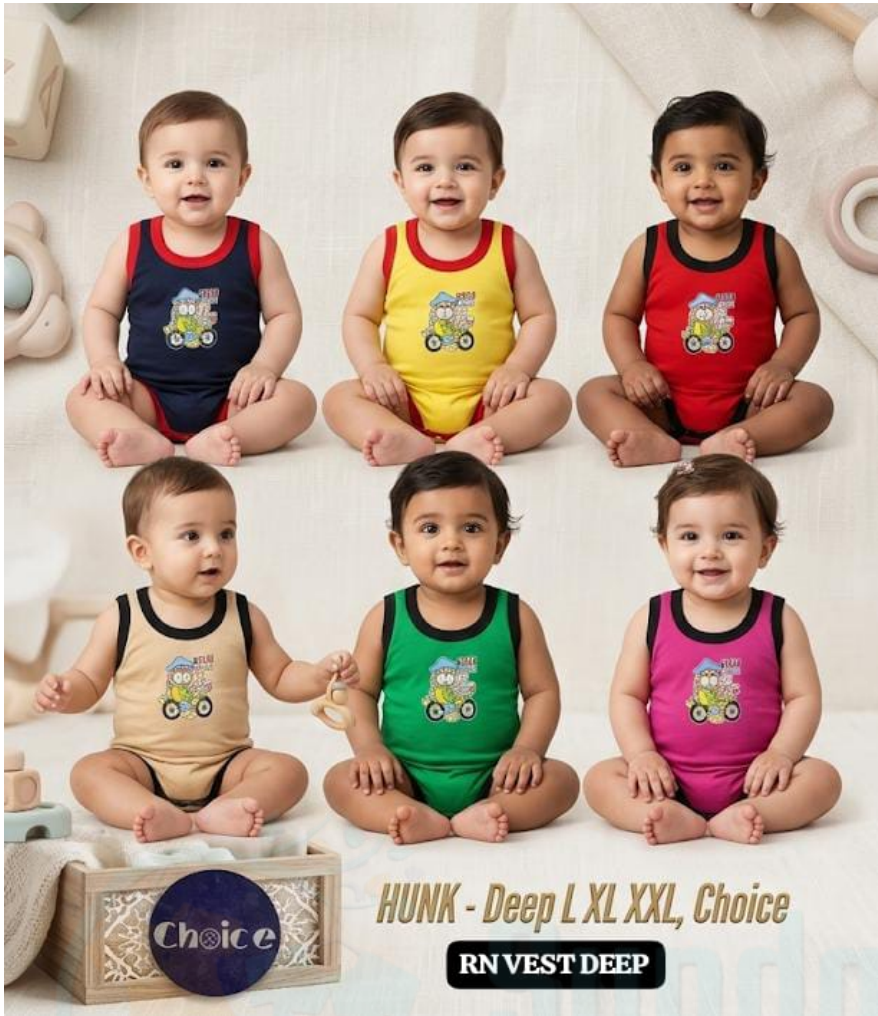

SKU: 367946

ADD TO
CART

PRICES : 52

QTY IN SET :- 18

DESIGN NO	DESCRIPTION	FABRIC	SIZE	PRICE	COLOUR
R-2726	RN VEST	SIN	M/L/XL	₹	LIGHT

- Premium Toddler Wear -
1905 VEST - LXLXXL

**1905-VEST-
LXLXXL-JOJO**

SKU: 357045

QTY IN SET :- 18

**906/41-M/XL-
ZOO R/N VEST**

SKU: 333345740

**ADD TO
CART**

PRICES : 46

QTY IN SET :- 18

RATE- ₹50

RN Vest M(Sin)B/C	
Style No:	906/43
Color: 6	Size: M-XL

**906/43-M/XL-
ZOO R/N VEST**

SKU: 333345736

**ADD TO
CART**

PRICES : 46

QTY IN SET :- 18

**HULK-
DEEPLXLXXL-
CHOICE 18**

SKU: 14509

**ADD TO
CART**

PRICES : 48

QTY IN SET :- 18

Original

Hunk Light-LXL XXL, Choice

**HULK-LIGHT-
LXLXXL-CHOICE
18**

SKU: 14510

**ADD TO
CART**

PRICES : 47