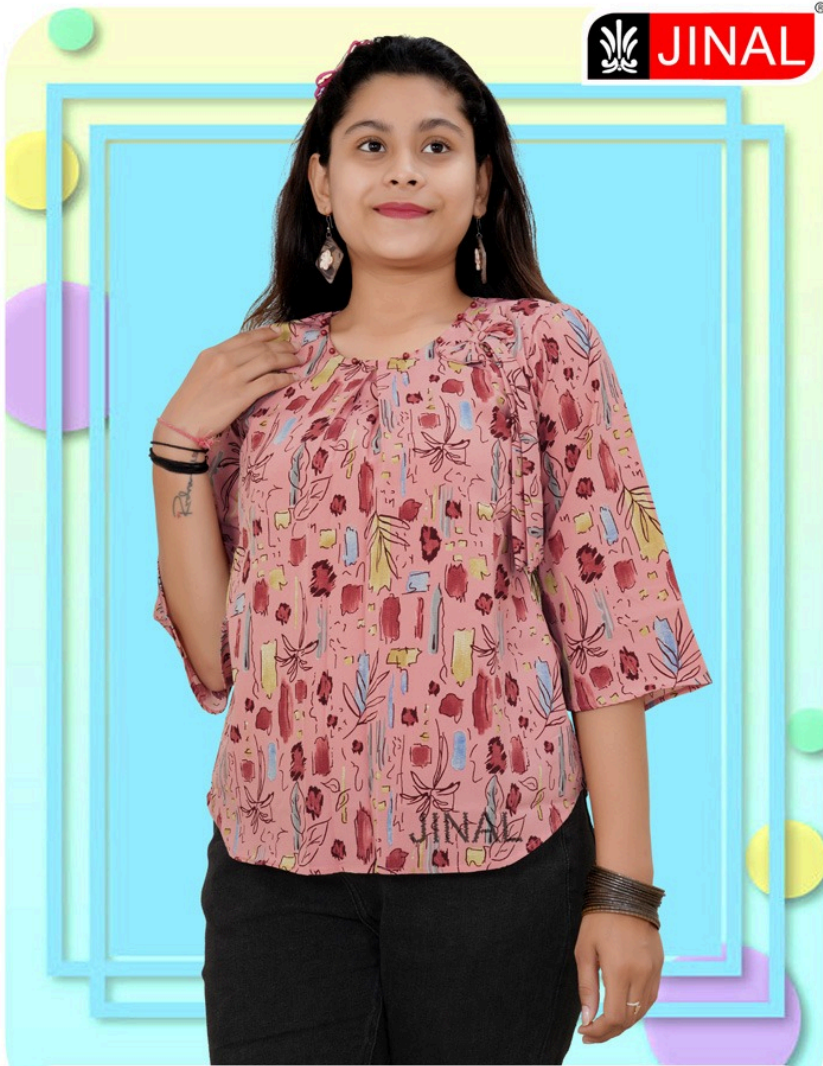

JINAL®

**6116-24/30-
JINAL**

**ADD TO
CART**

CASH PRICE :- 273

CREDIT PRICE :- 299

QTY IN SET :- 4

6116 • SIZE : 24 to XL • IMPORTED