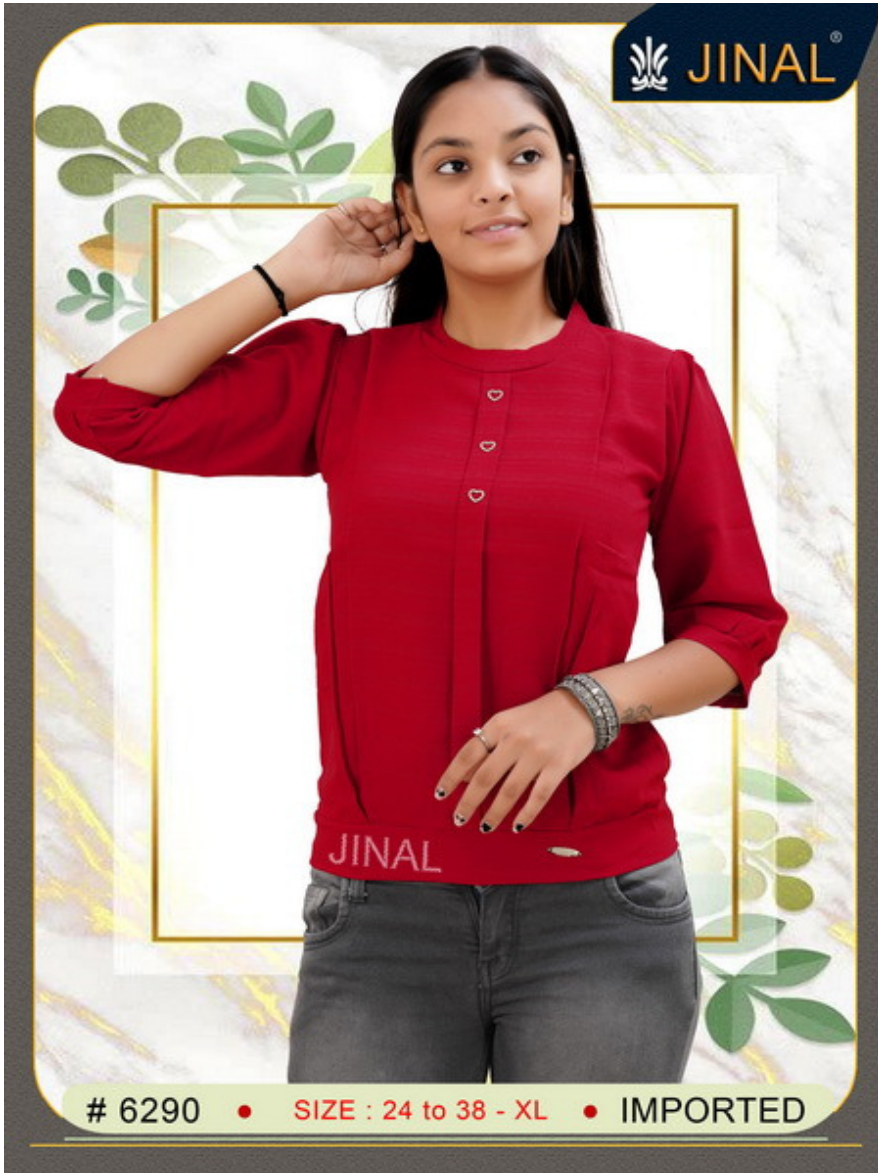

CREDIT PRICE :- 368

QTY IN SET :- 4

**4426-24/30-
JINAL TOP**

**ADD TO
CART**

CASH PRICE :- 184

CREDIT PRICE :- 202

QTY IN SET :- 4

**6290-24/30-
JINAL TOP**