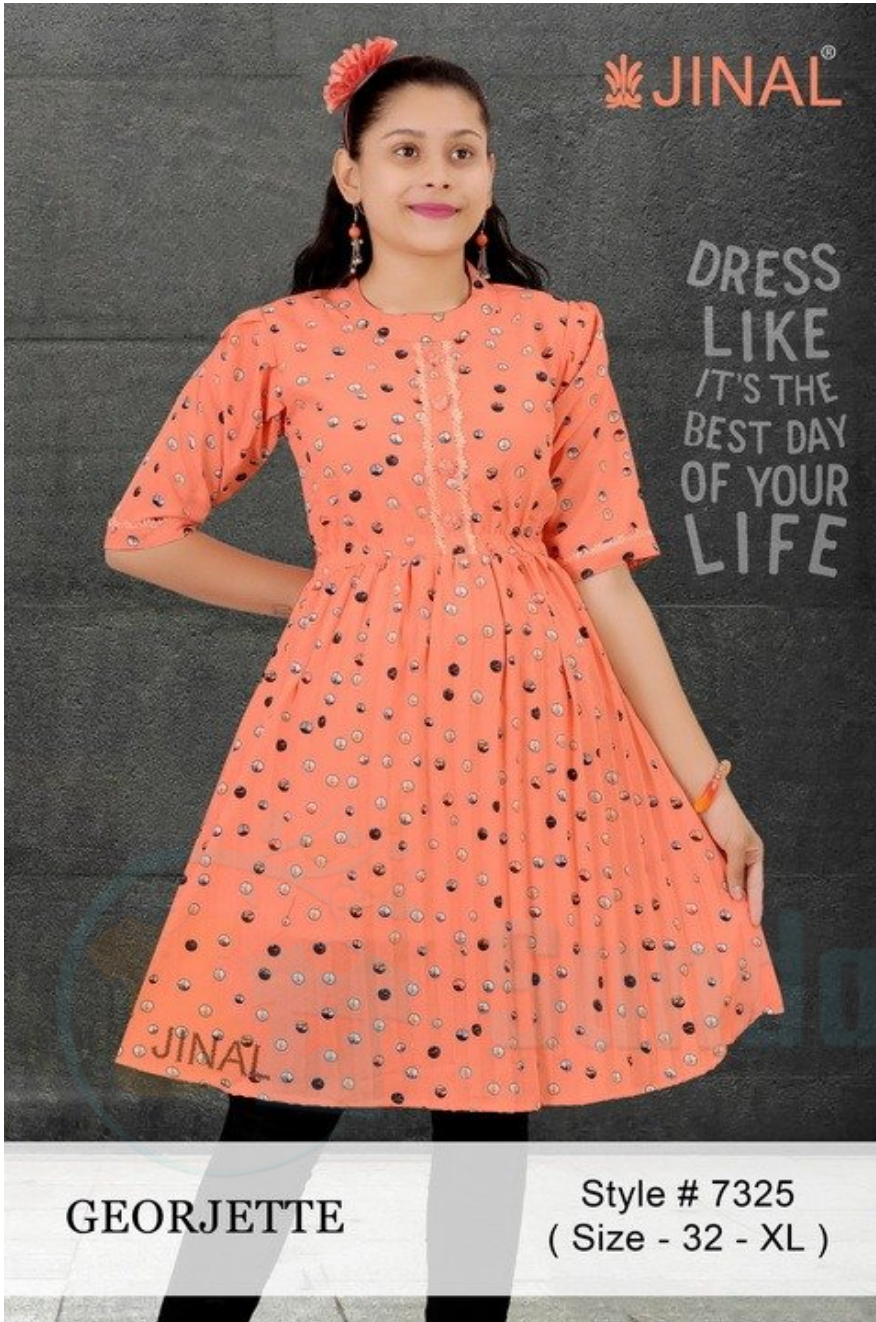

**7325-32/36-
JINAL**

SKU: 343416

**ADD TO
CART**

PRICES : 330

QTY IN SET :- 3

Original