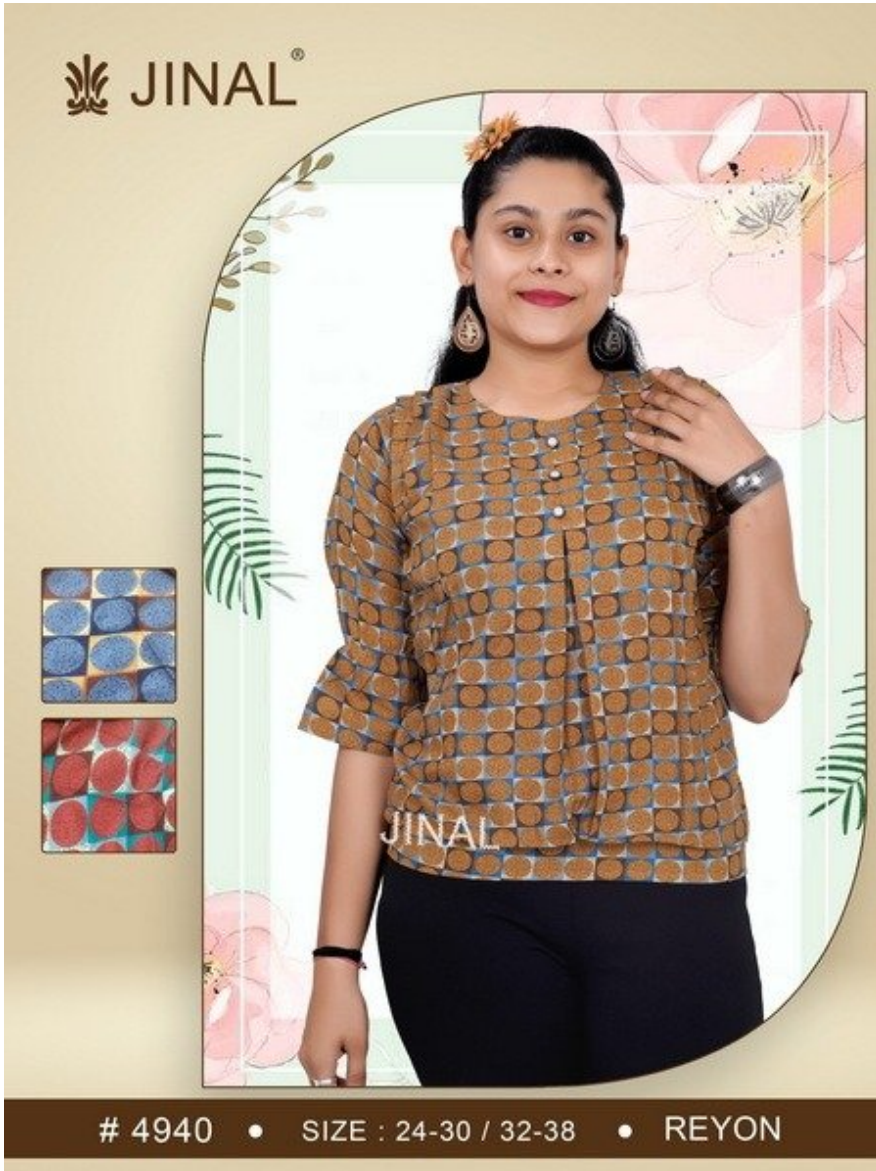

**4940-32/38-
JINAL TOP**

**ADD TO
CART**

CASH PRICE :- 221

CREDIT PRICE :- 242

QTY IN SET :- 4

4940 • SIZE : 24-30 / 32-38 • REYON