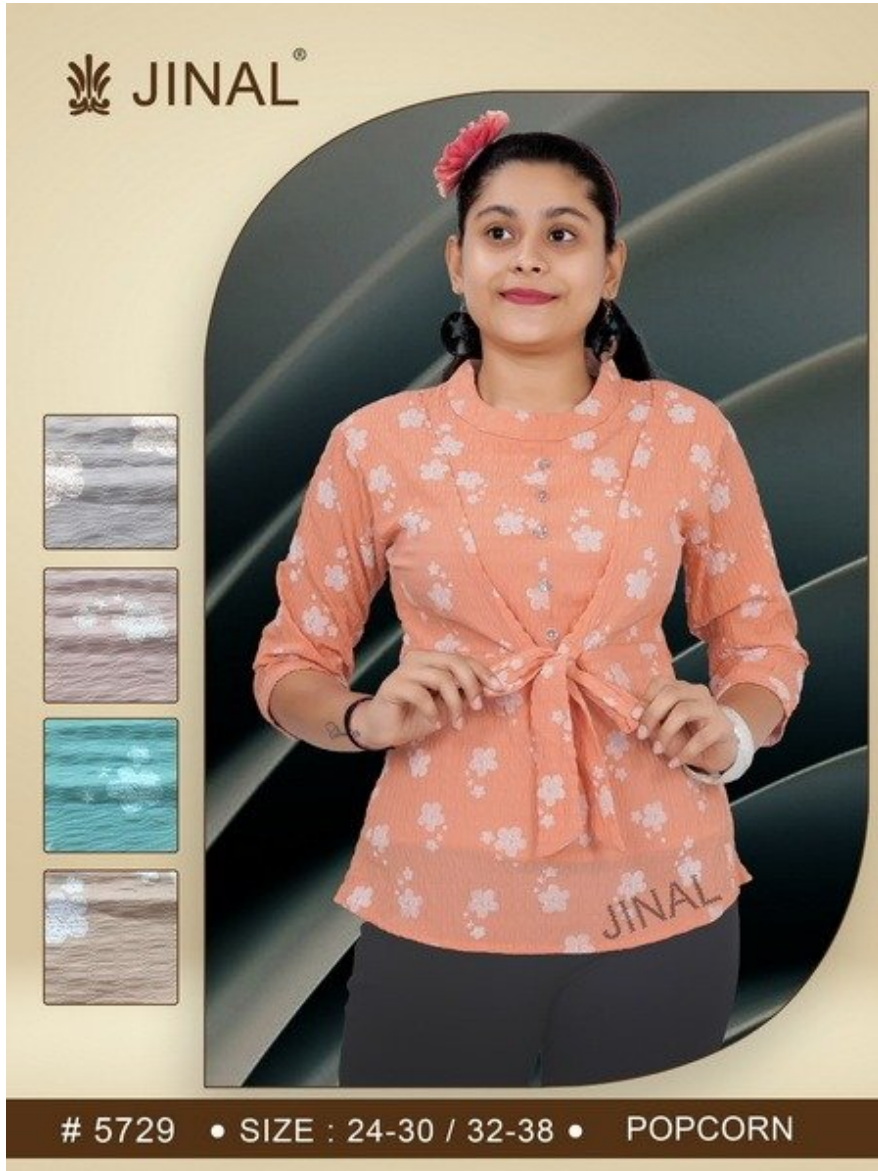

**5729-32/38-
JINAL TOP**

**ADD TO
CART**

CASH PRICE :- 263

CREDIT PRICE :- 288

QTY IN SET :- 4