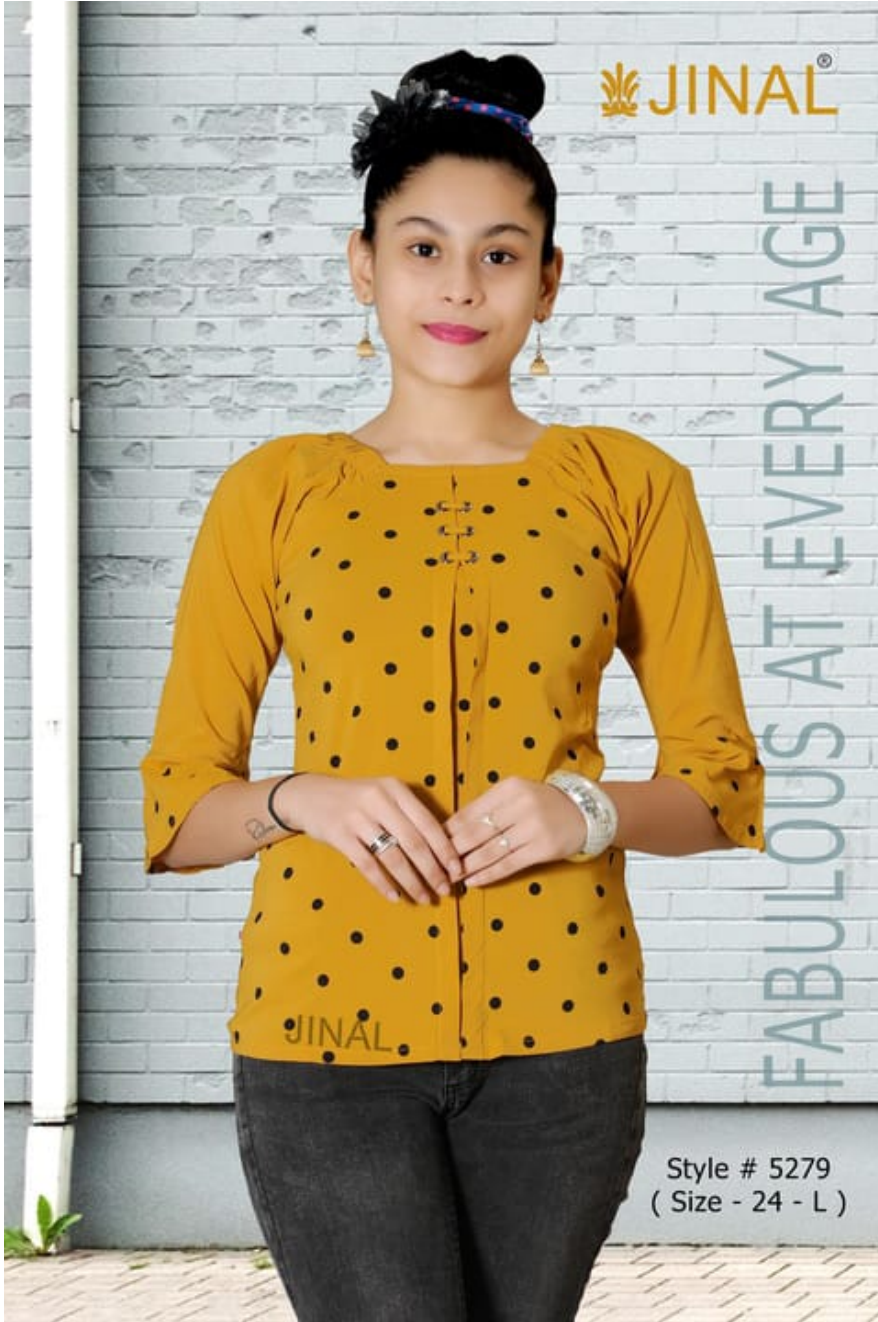

**5279-32/36-
JINAL**

**ADD TO
CART**

CASH PRICE :- 237

CREDIT PRICE :- 259

QTY IN SET :- 3