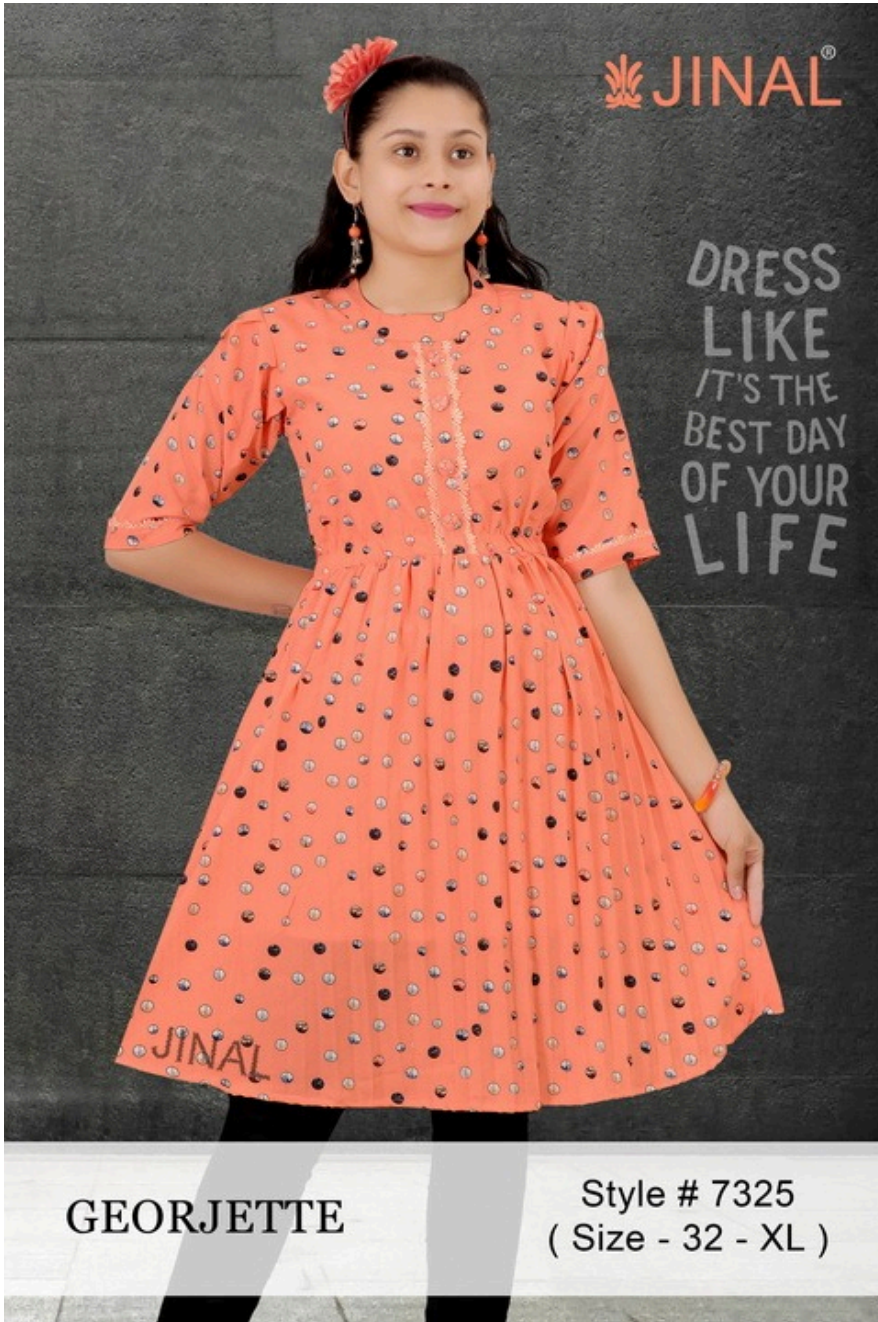

**7325-32/36-
JINAL**

**ADD TO
CART**

CASH PRICE :- 347

CREDIT PRICE :- 380

QTY IN SET :- 3