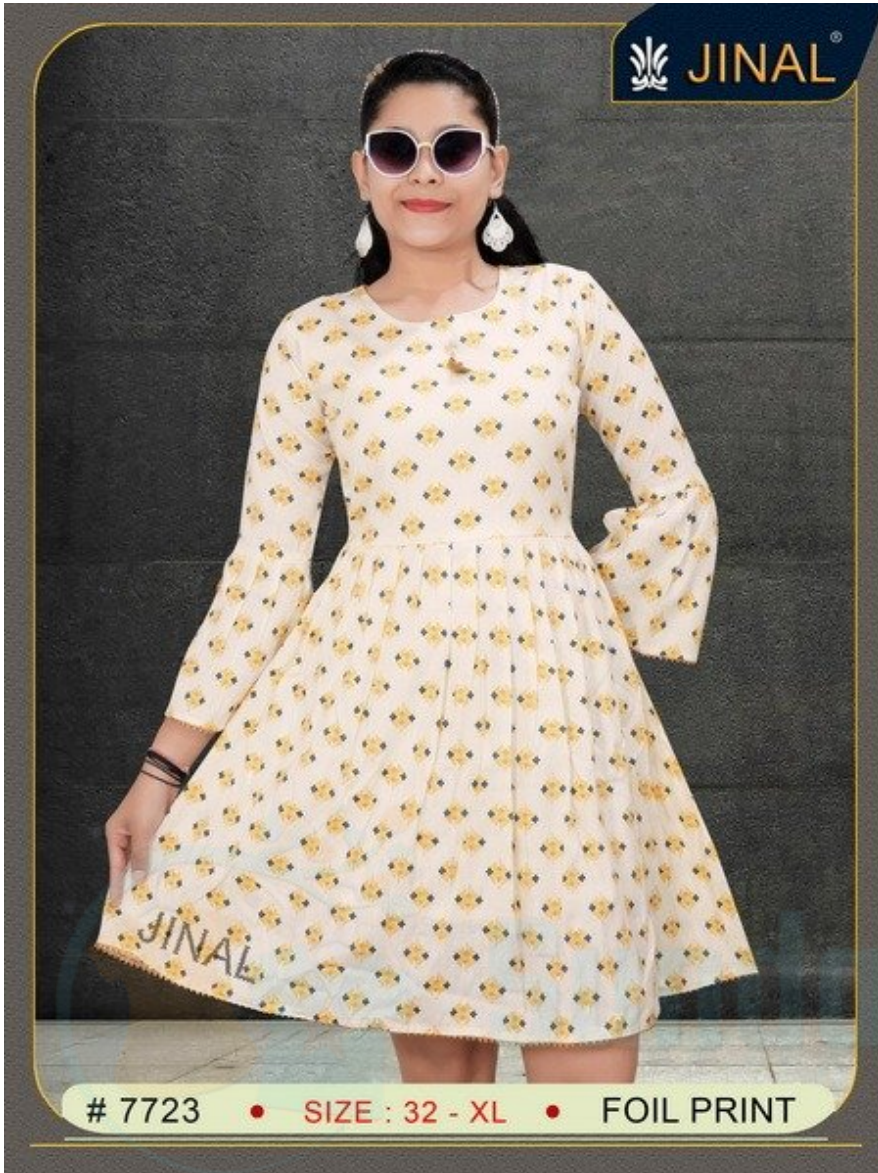

Original

669-38-T-SHIRT-DOLPHINE

SKU: 357706

**ADD TO
CART**

PRICES : 200

QTY IN SET :- 8

Original

7723-38-JINAL TOP