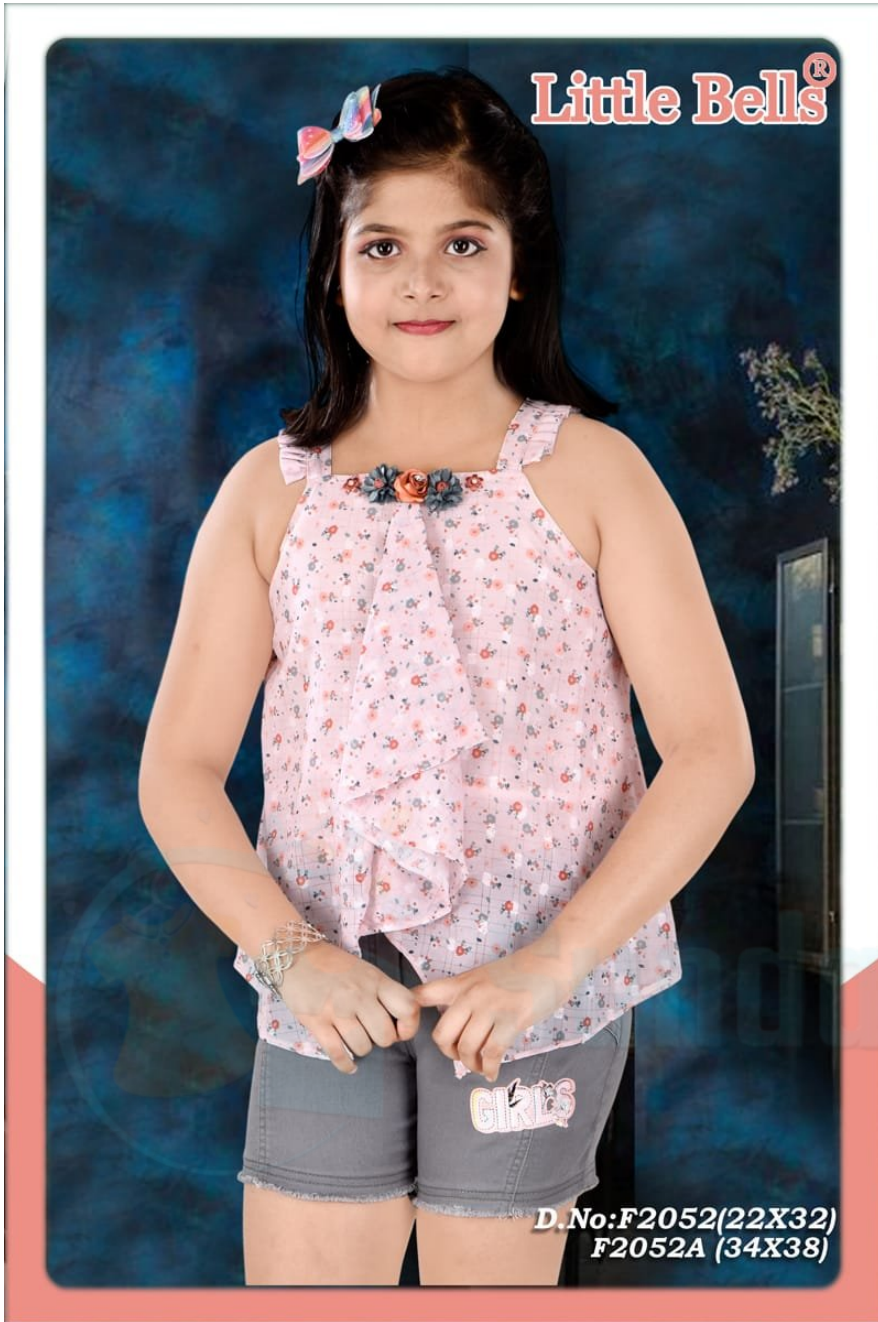

**2052-22/32-
LITTLE BELL**

SKU: 365023

**ADD TO
CART**

PRICES : 463

QTY IN SET :- 12

Original