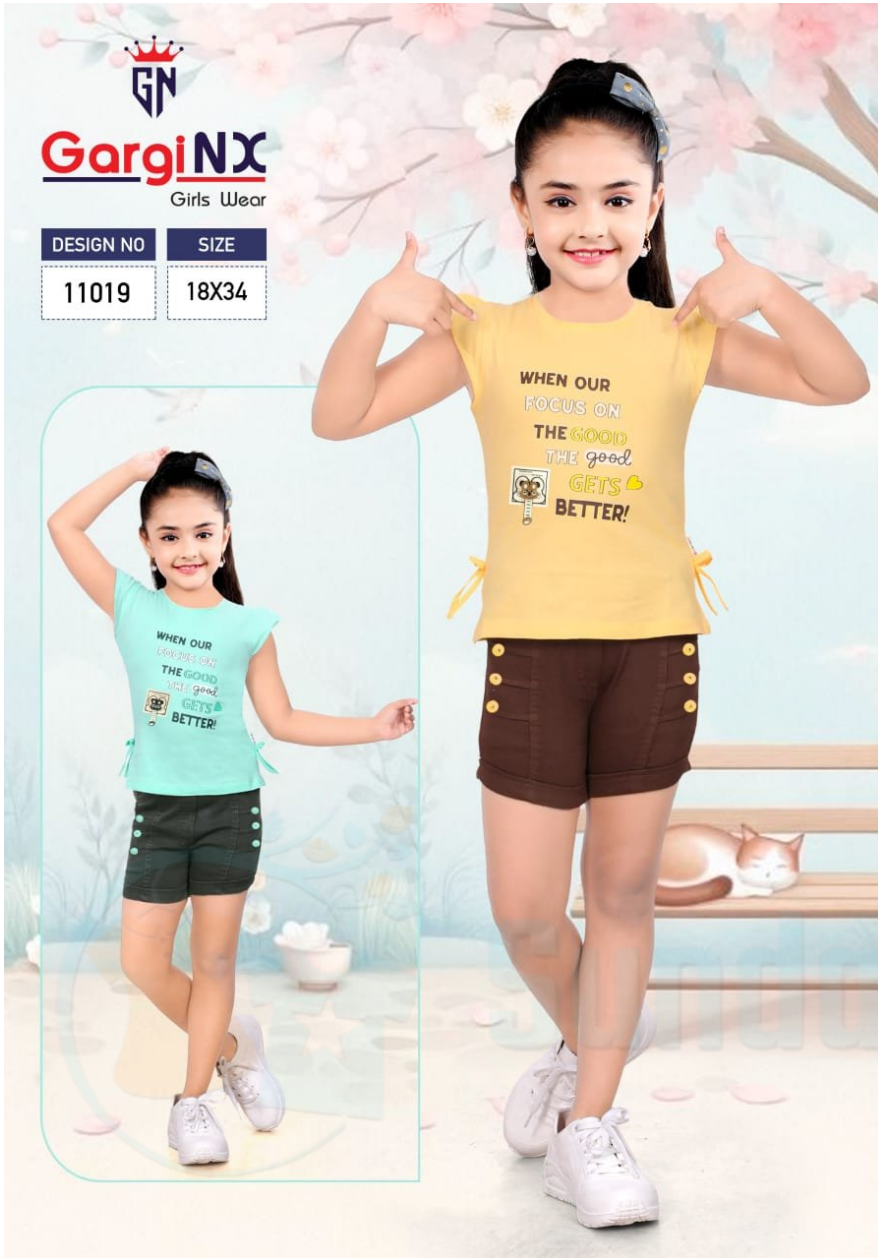

GargiNX
Girls Wear

DESIGN NO	SIZE
11019	18X34

**11019-24/28-
H/S-GARGI NX**

SKU: 361614

**ADD TO
CART**

PRICES : 398

QTY IN SET :- 6

Original