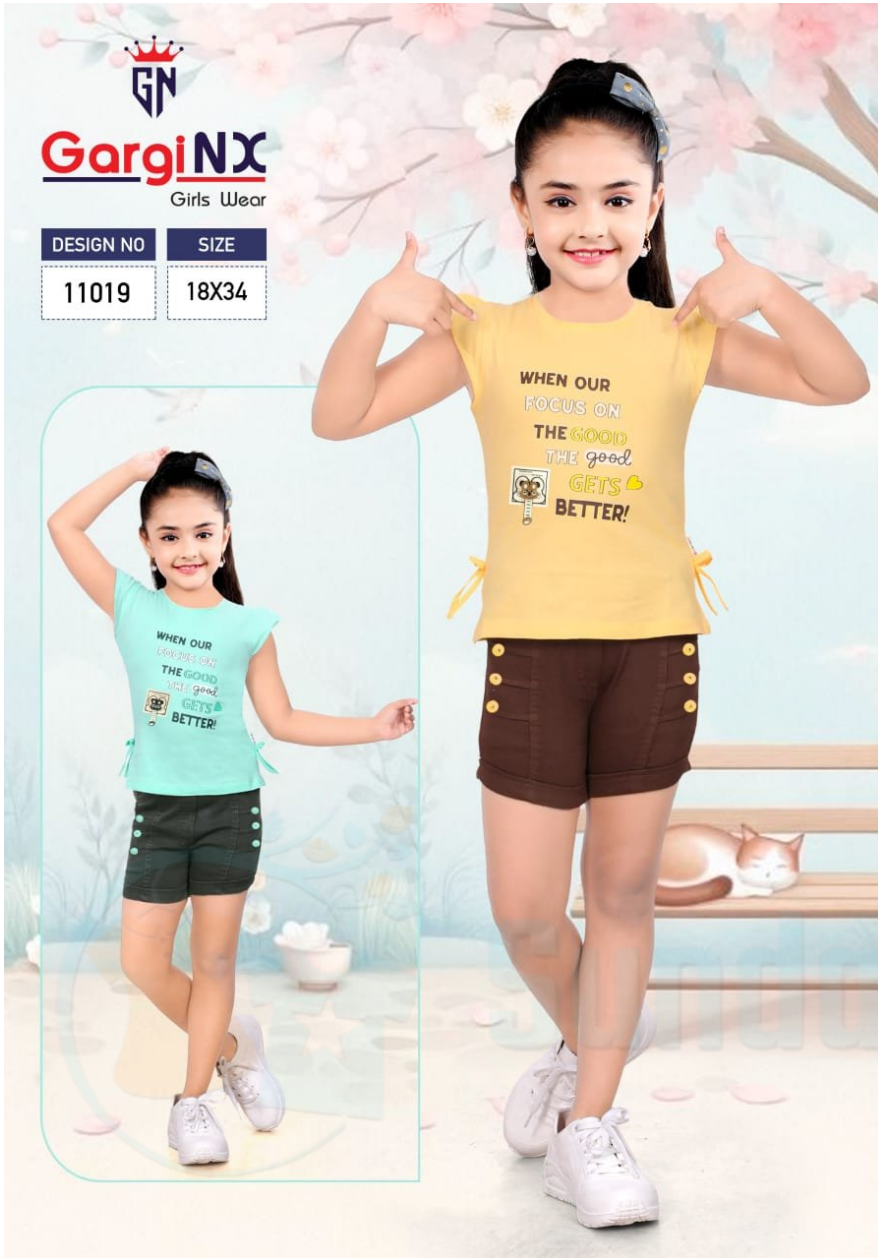

GargiNX
Girls Wear

DESIGN NO	SIZE
11018	18X34

**11018-24/28-
H/S-GARGI NX**

SKU: 361618

**ADD TO
CART**

PRICES : 411

QTY IN SET :- 6

Original