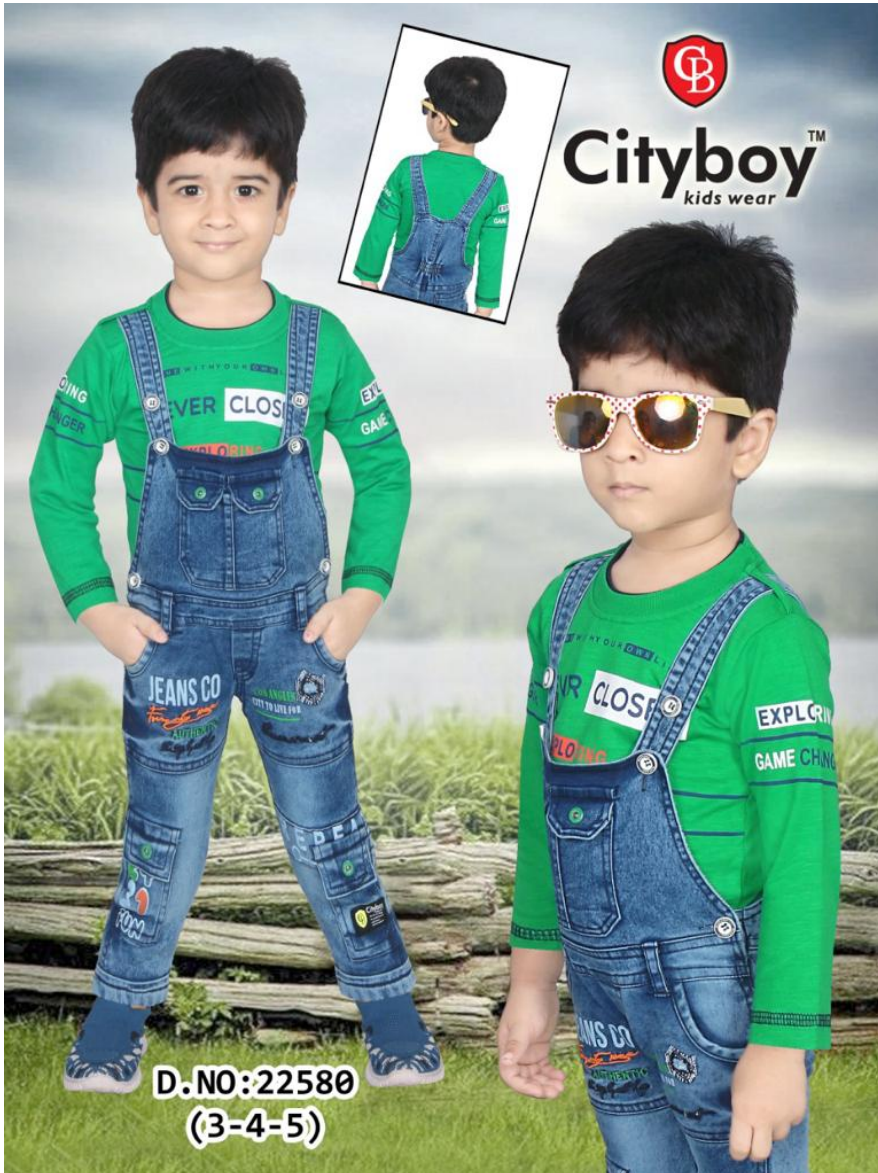

Cityboy™
KIDWEAR

D.NO- 15083

Fabric Interlock

**15083-0/2-H/S-
DUNGRI-
CITYBOY**

**ADD TO
CART**

CASH PRICE :- 273

CREDIT PRICE :- 299

QTY IN SET :- 6

QTY IN SET :- 3

**21165-1/3-F/S-
DUNGRI-CITY
BOY**

**ADD TO
CART**

CASH PRICE :- 409

CREDIT PRICE :- 448

QTY IN SET :- 3

**22807-3/5-F/S-
DUNGRI-CITY
BOY**

**ADD TO
CART**

CASH PRICE :- 469

CREDIT PRICE :- 513

QTY IN SET :- 3

**21146-1/3-F/S-
DUNGRI-CITY
BOY**

**ADD TO
CART**

CASH PRICE :- 367

CREDIT PRICE :- 402

QTY IN SET :- 3

22580-3/5-F/S-
DUNGRI-CITY
BOY

ADD TO
CART

CASH PRICE :- 485

CREDIT PRICE :- 531

QTY IN SET :- 3