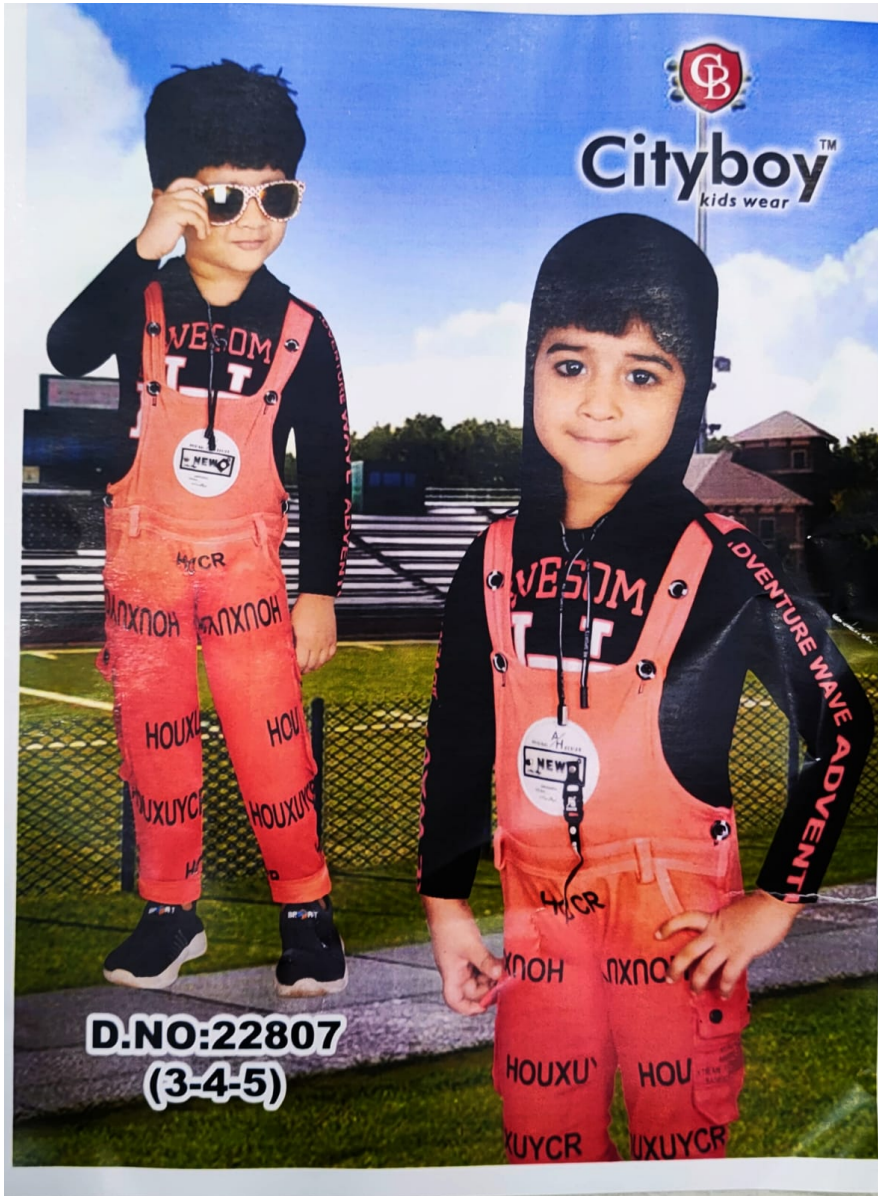

QTY IN SET :- 3

**21165-1/3-F/S-
DUNGRI-CITY
BOY**

**ADD TO
CART**

CASH PRICE :- 409

CREDIT PRICE :- 448

QTY IN SET :- 3

**22807-3/5-F/S-
DUNGRI-CITY
BOY**

**ADD TO
CART**