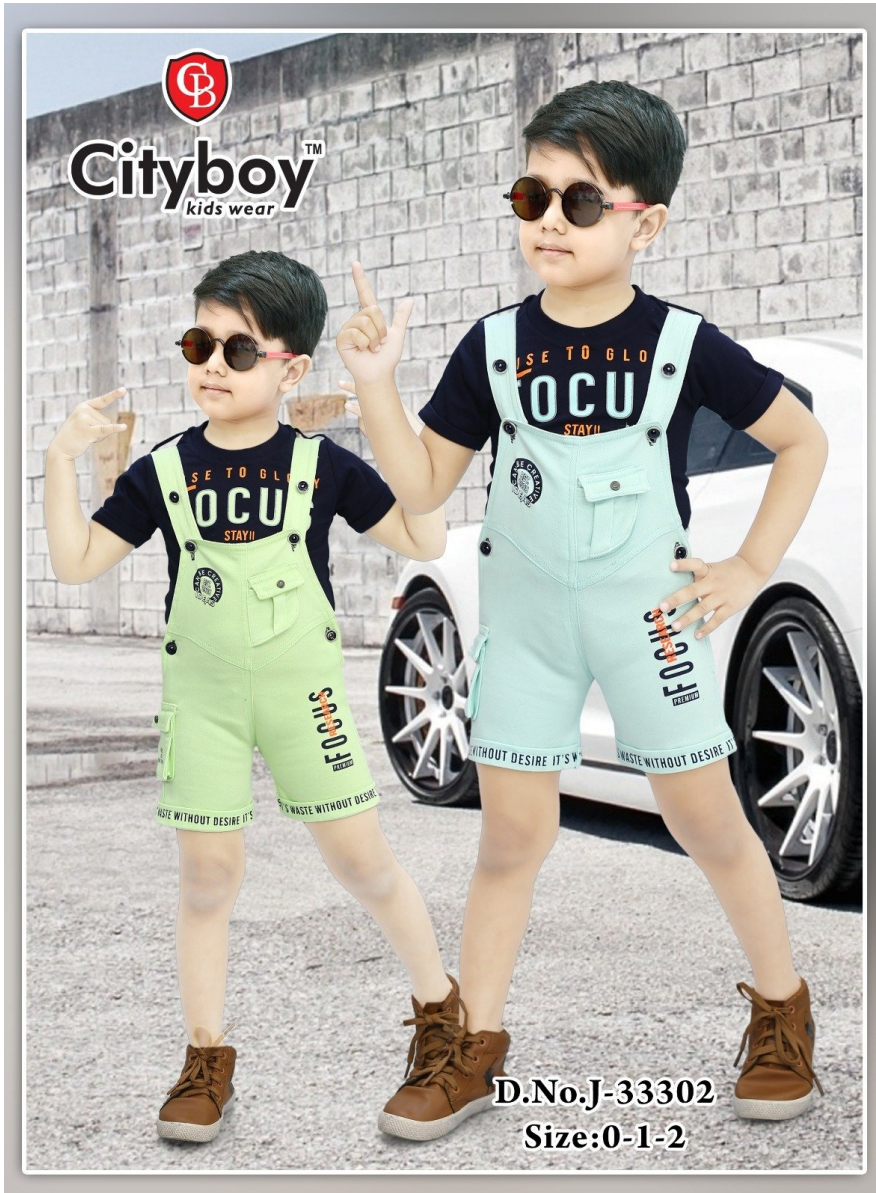

CASH PRICE :- 314

CREDIT PRICE :- 344

QTY IN SET :- 3

**33438-0/2-
DUNGRI SUIT-
H/S-CITY**

**ADD TO
CART**

CASH PRICE :- 332

CREDIT PRICE :- 364

QTY IN SET :- 3