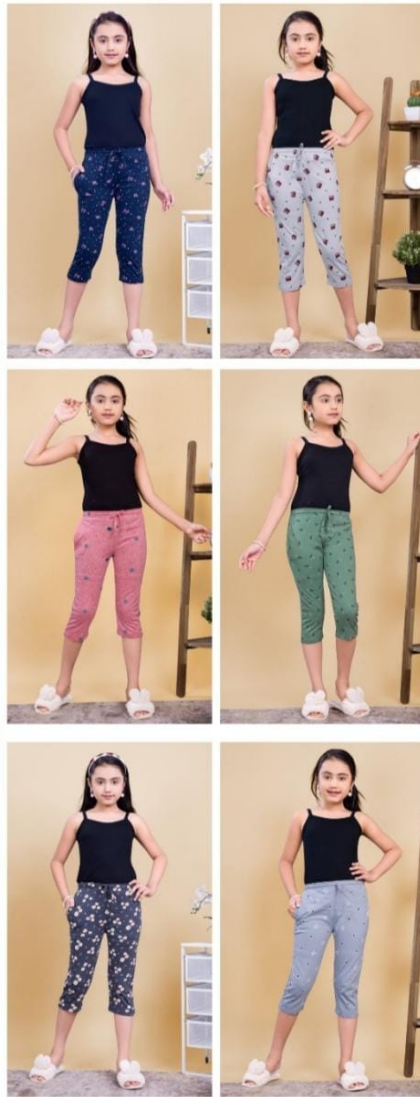

LOOK

NEW

D.NO-TH107

AVL SIZE - 24. 26. 28. 30. 32. 34

FABRIC - HOSIERY DISCHARGE PRINTS
GIRLS COLLAR BUTTON

TH107-24/28- PAYJAMA SET- CLASSI

**ADD TO
CART**

CASH PRICE :- 285

CREDIT PRICE :- 312

QTY IN SET :- 18

TH79-30/34-H/S
Classic Candy

TH79-30/34-H/S CLASSIC CANDY

ADD TO
CART

CASH PRICE :- 227

CREDIT PRICE :- 249

QTY IN SET :- 18

CLASSIC CANDY™

STYLE NO- TH 32
SIZE- 24,26,28,30,32,34

TH32-24/28- CLASSIC CANDY CAPRI

ADD TO
CART

CASH PRICE :- 140

CREDIT PRICE :- 153

QTY IN SET :- 21

CLASSIC CANDY™

STYLE NO-TH 11
AVL SIZE 24,26,28,30,32,34

TH11-24/28- H/SL-CLASSIC CANDY

ADD TO
CART

CASH PRICE :- 158

CREDIT PRICE :- 173

QTY IN SET :- 18

CLASSIC CANDY™

STYLE NO-TH 11
AVL SIZE 24,26,28,30,32,34