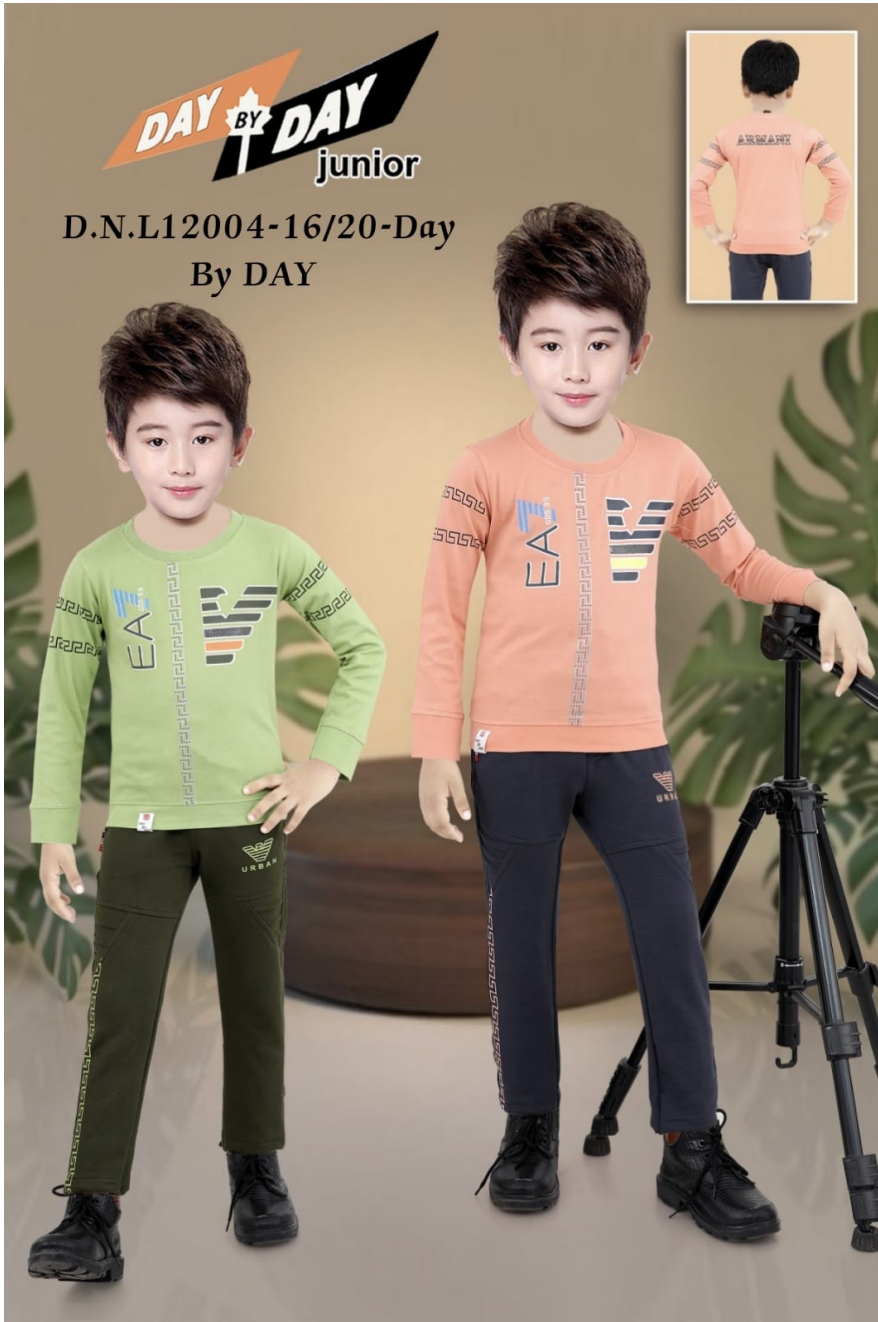

**L12004-16/20-
F/S-DAY BY DAY**

**ADD TO
CART**

CASH PRICE :- 329

CREDIT PRICE :- 360

QTY IN SET :- 6