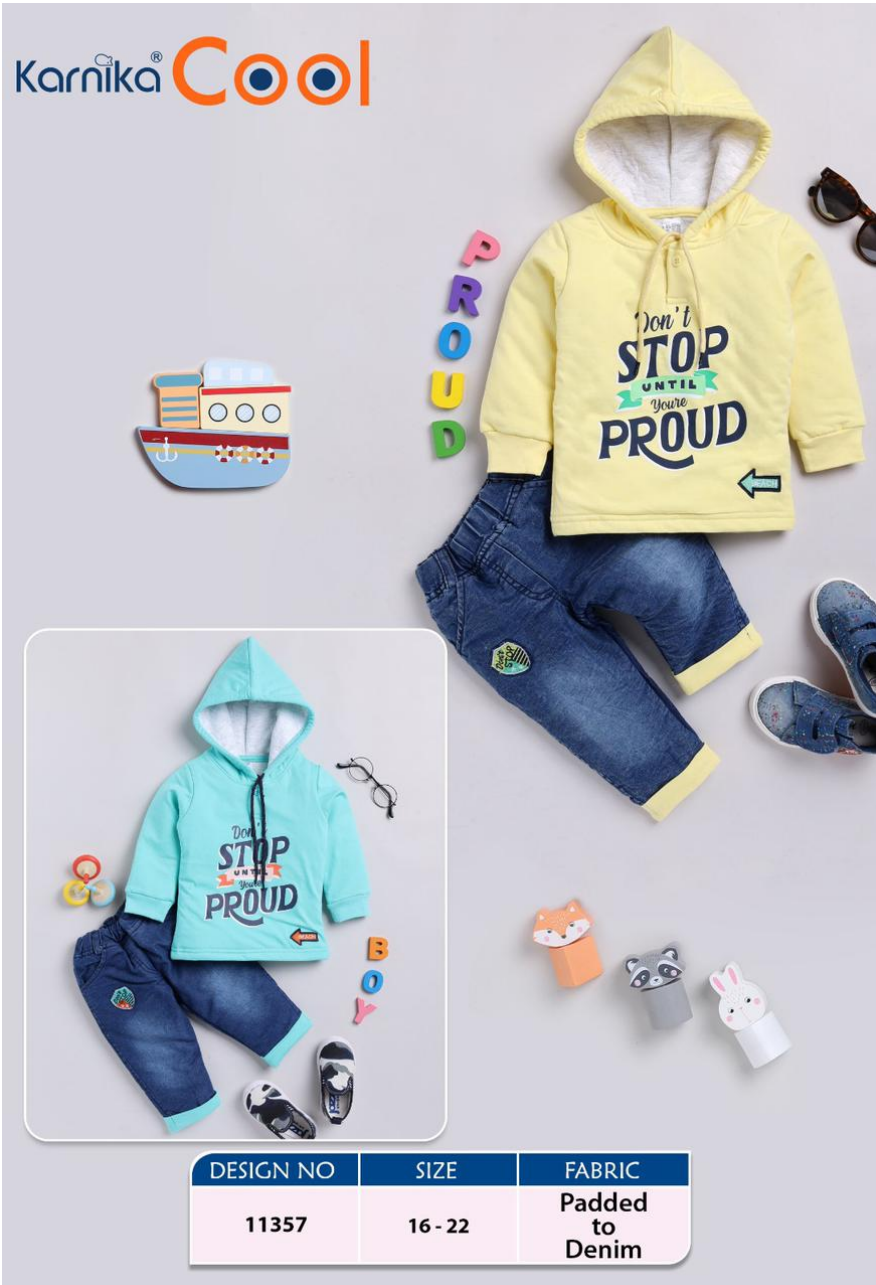

QTY IN SET :- 8

Karnika® Cool
The National Style Expert

11355-16/22
LOOPNET Karnika
COOL

**11355-16/22-
LOOPNET-
KARNIKA CO**

**ADD TO
CART**

CASH PRICE :- 478

CREDIT PRICE :- 524

QTY IN SET :- 8