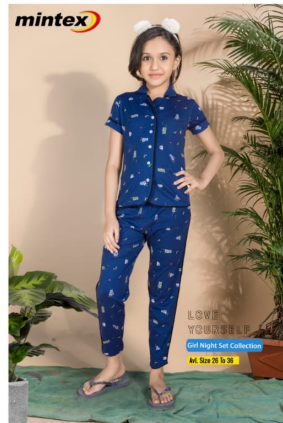

1114-34/36- NIGHT SUIT- MINTEX

**ADD TO
CART**

CASH PRICE :- 520

CREDIT PRICE :- 570

QTY IN SET :- 6

1114-30/32- NIGHT SUIT- MINTEX

ADD TO
CART

CASH PRICE :- 496

CREDIT PRICE :- 543

QTY IN SET :- 6

1114-26/28-NIGHT SUIT-MINTEX

ADD TO
CART

CASH PRICE :- 472

CREDIT PRICE :- 517

QTY IN SET :- 6

1114-XL/XXL- NIGHT SUIT- MINTEX