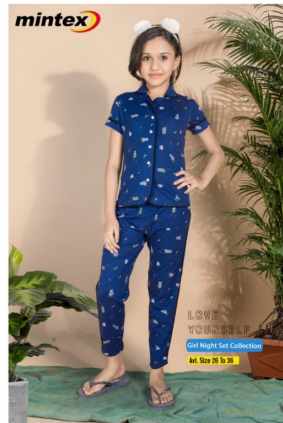

CREDIT PRICE :- 543

QTY IN SET :- 6

1114-26/28-NIGHT SUIT-MINTEX

ADD TO
CART

CASH PRICE :- 472

CREDIT PRICE :- 517

QTY IN SET :- 6

1114-XL/XXL- NIGHT SUIT- MINTEX

ADD TO
CART

CASH PRICE :- 604

CREDIT PRICE :- 662

QTY IN SET :- 6

1114-ML-NIGHT SUIT-MINTEX

ADD TO
CART

CASH PRICE :- 580

CREDIT PRICE :- 635