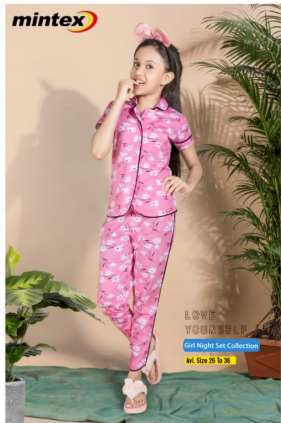

1114-34/36- NIGHT SUIT- MINTEX

**ADD TO
CART**

CASH PRICE :- 520

CREDIT PRICE :- 570

QTY IN SET :- 6

1114-30/32- NIGHT SUIT- MINTEX

ADD TO
CART

CASH PRICE :- 496

CREDIT PRICE :- 543

QTY IN SET :- 6

1114-26/28-NIGHT SUIT-MINTEX

ADD TO
CART

CASH PRICE :- 472

CREDIT PRICE :- 517

QTY IN SET :- 6

1114-XL/XXL- NIGHT SUIT- MINTEX