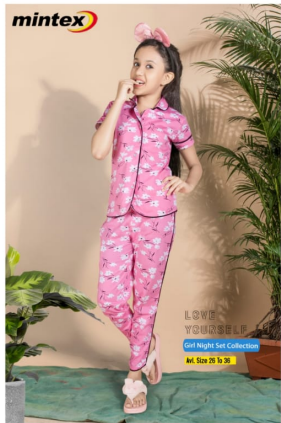

CREDIT PRICE :- 543

QTY IN SET :- 6

1114-26/28-NIGHT SUIT-MINTEX

ADD TO
CART

CASH PRICE :- 472

CREDIT PRICE :- 517

QTY IN SET :- 6

1114-XL/XXL- NIGHT SUIT- MINTEX