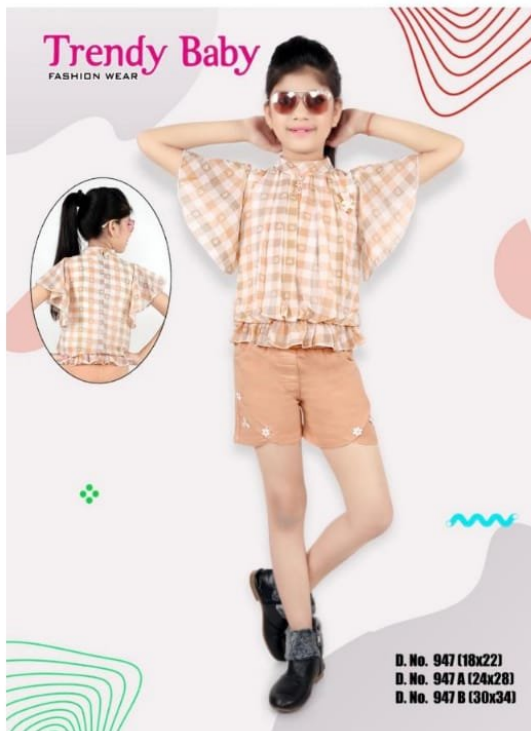

**947-24/28-H/S-
TRENDY BABY**

**ADD TO
CART**

CASH PRICE :- 462

CREDIT PRICE :- 506

QTY IN SET :- 6